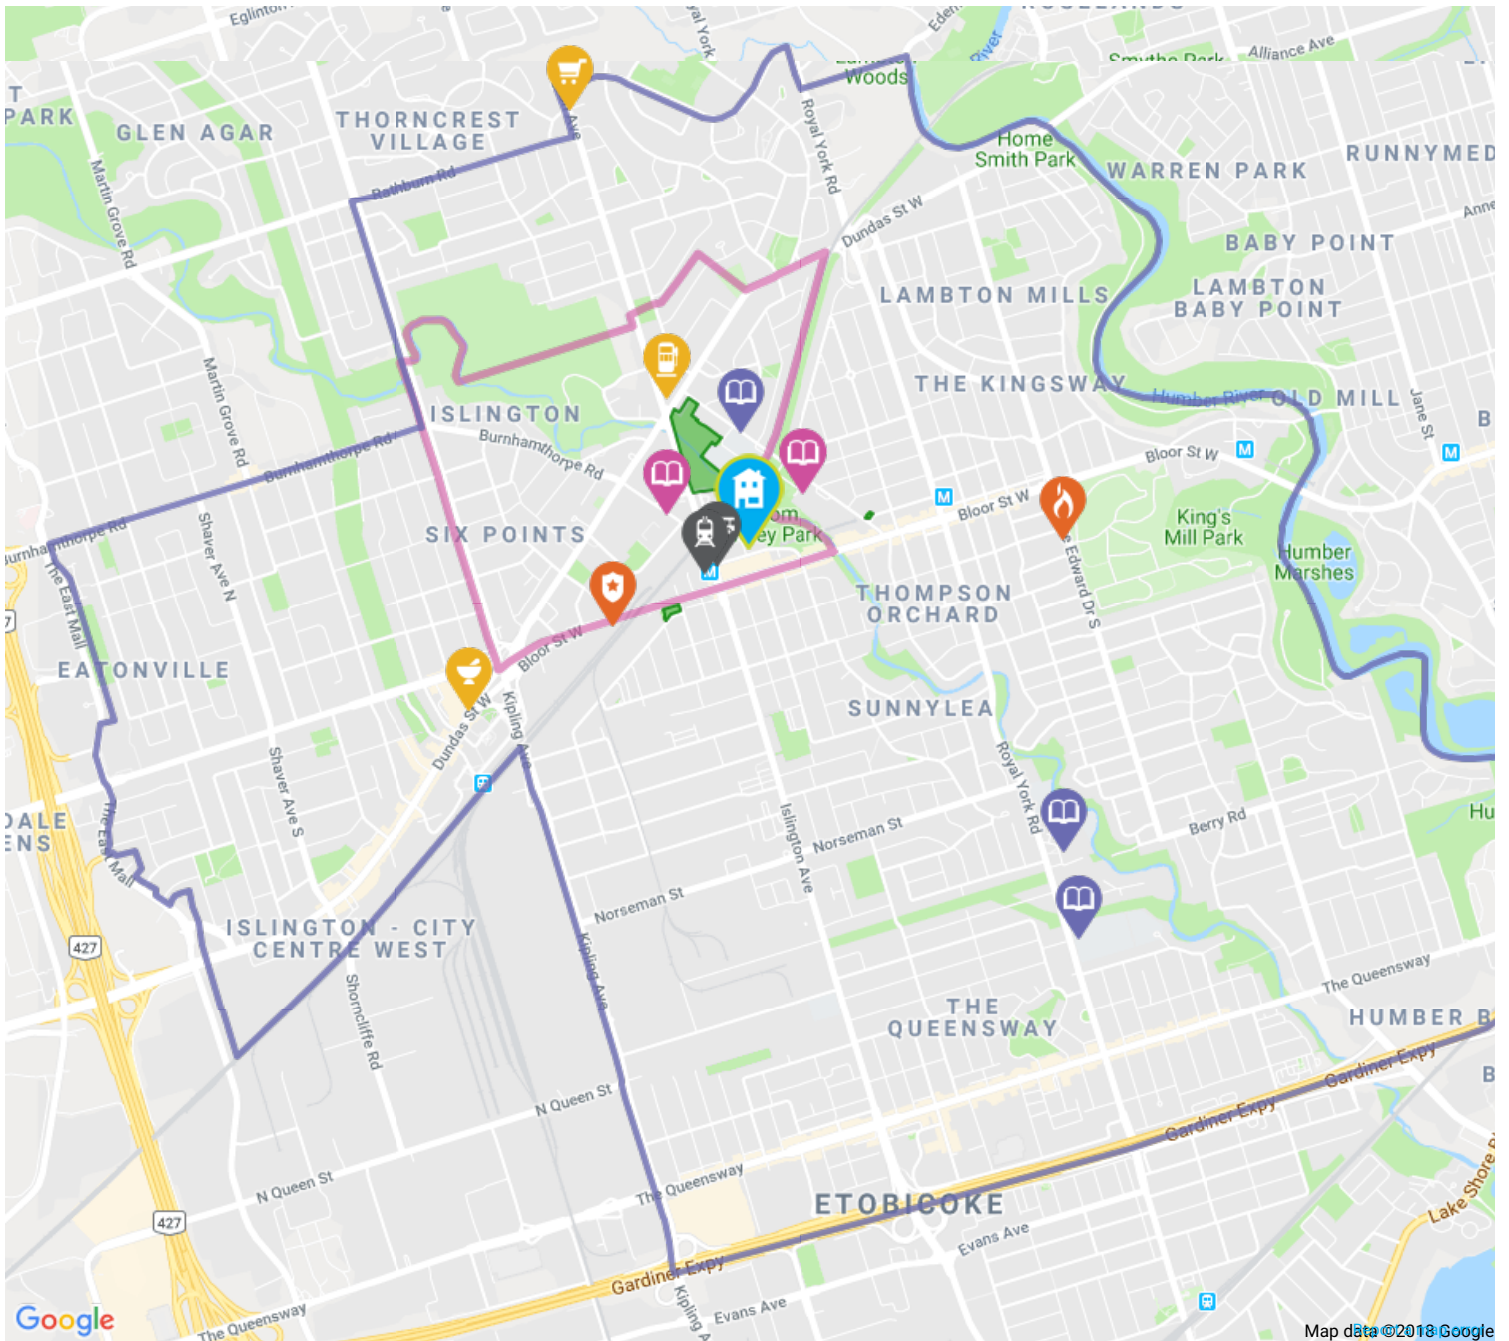

Elementary Schools	Middle Schools	High Schools	Transit	Safety
Elementary Attendance Zone	Middle Attendance Zone	High Attendance Zone	Parks	Convenience