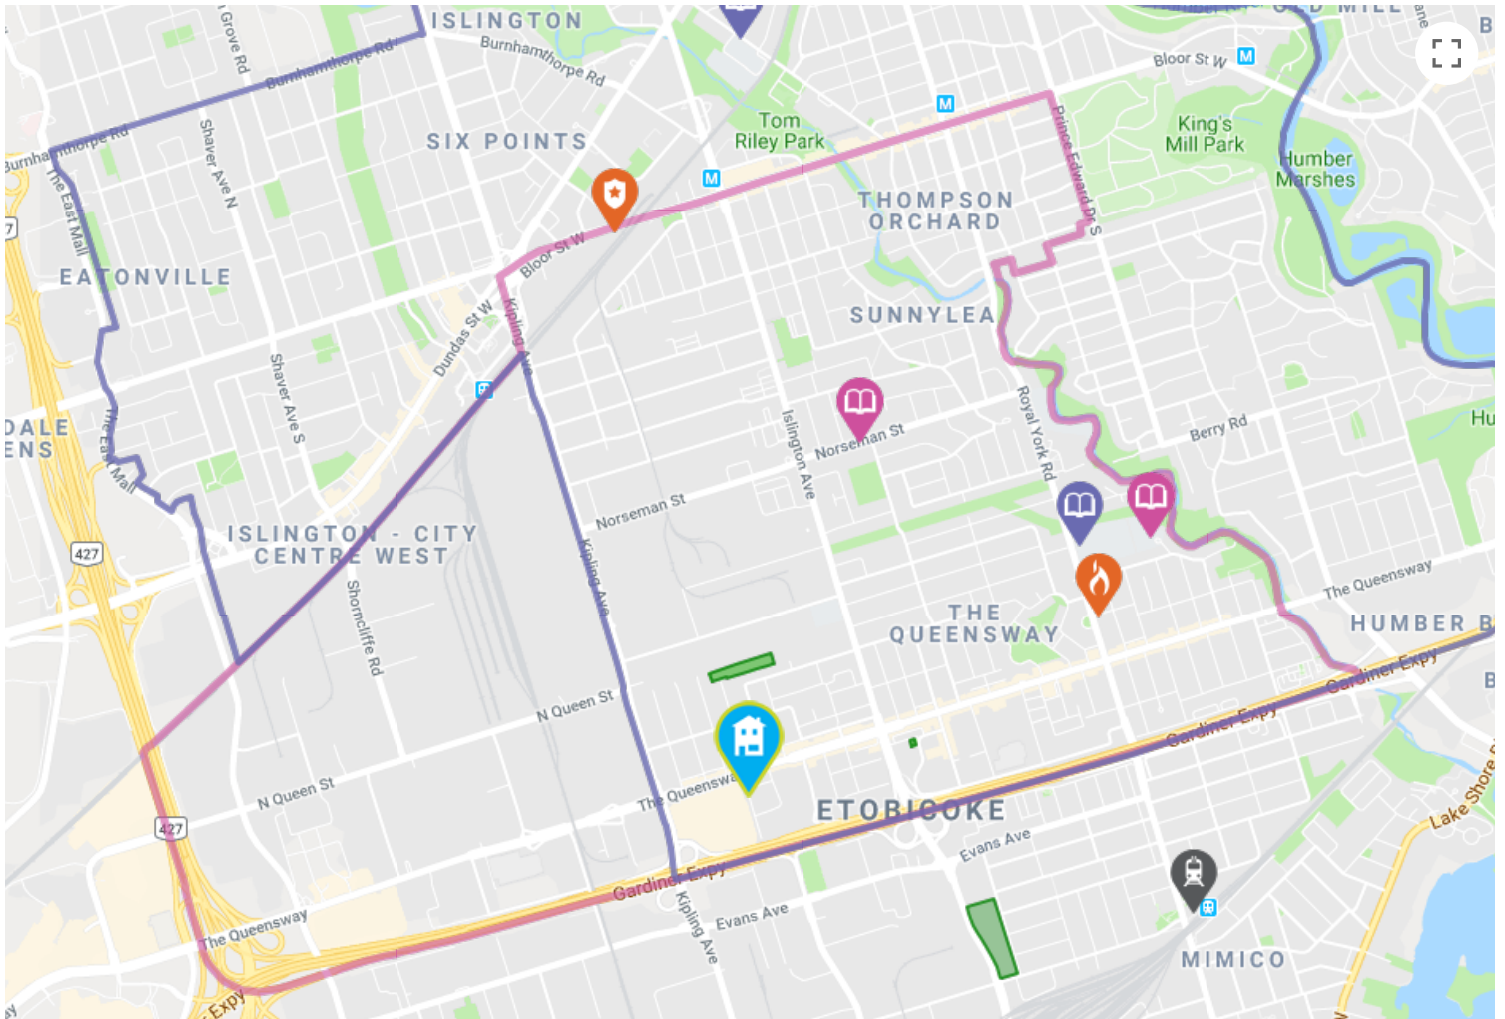

1.6 KM away

Address

436 Kipling Ave, Etobicoke, ON, M8Z 5C9

How We Determine Our HoodQ Scores

School ratings and rankings were obtained from the Fraser Institute, which provides school ratings and rankings based on objective, publicly-available academic performance indicators

The Parks & Recreation Score is based on two factors - the number of parks and recreation centres near this address and the number of facilities available at those locations.

The Transit Score is based on proximity to public transit access points, both Street-Level and Rail, including buses, streetcars, subways, and trains.

The Safety Score is based on proximity to emergency service agencies, specifically Fire Stations, Police Stations, and Hospitals.

The Convenience Score is based on proximity to Gas Stations, Pharmacies, and Grocery Stores.