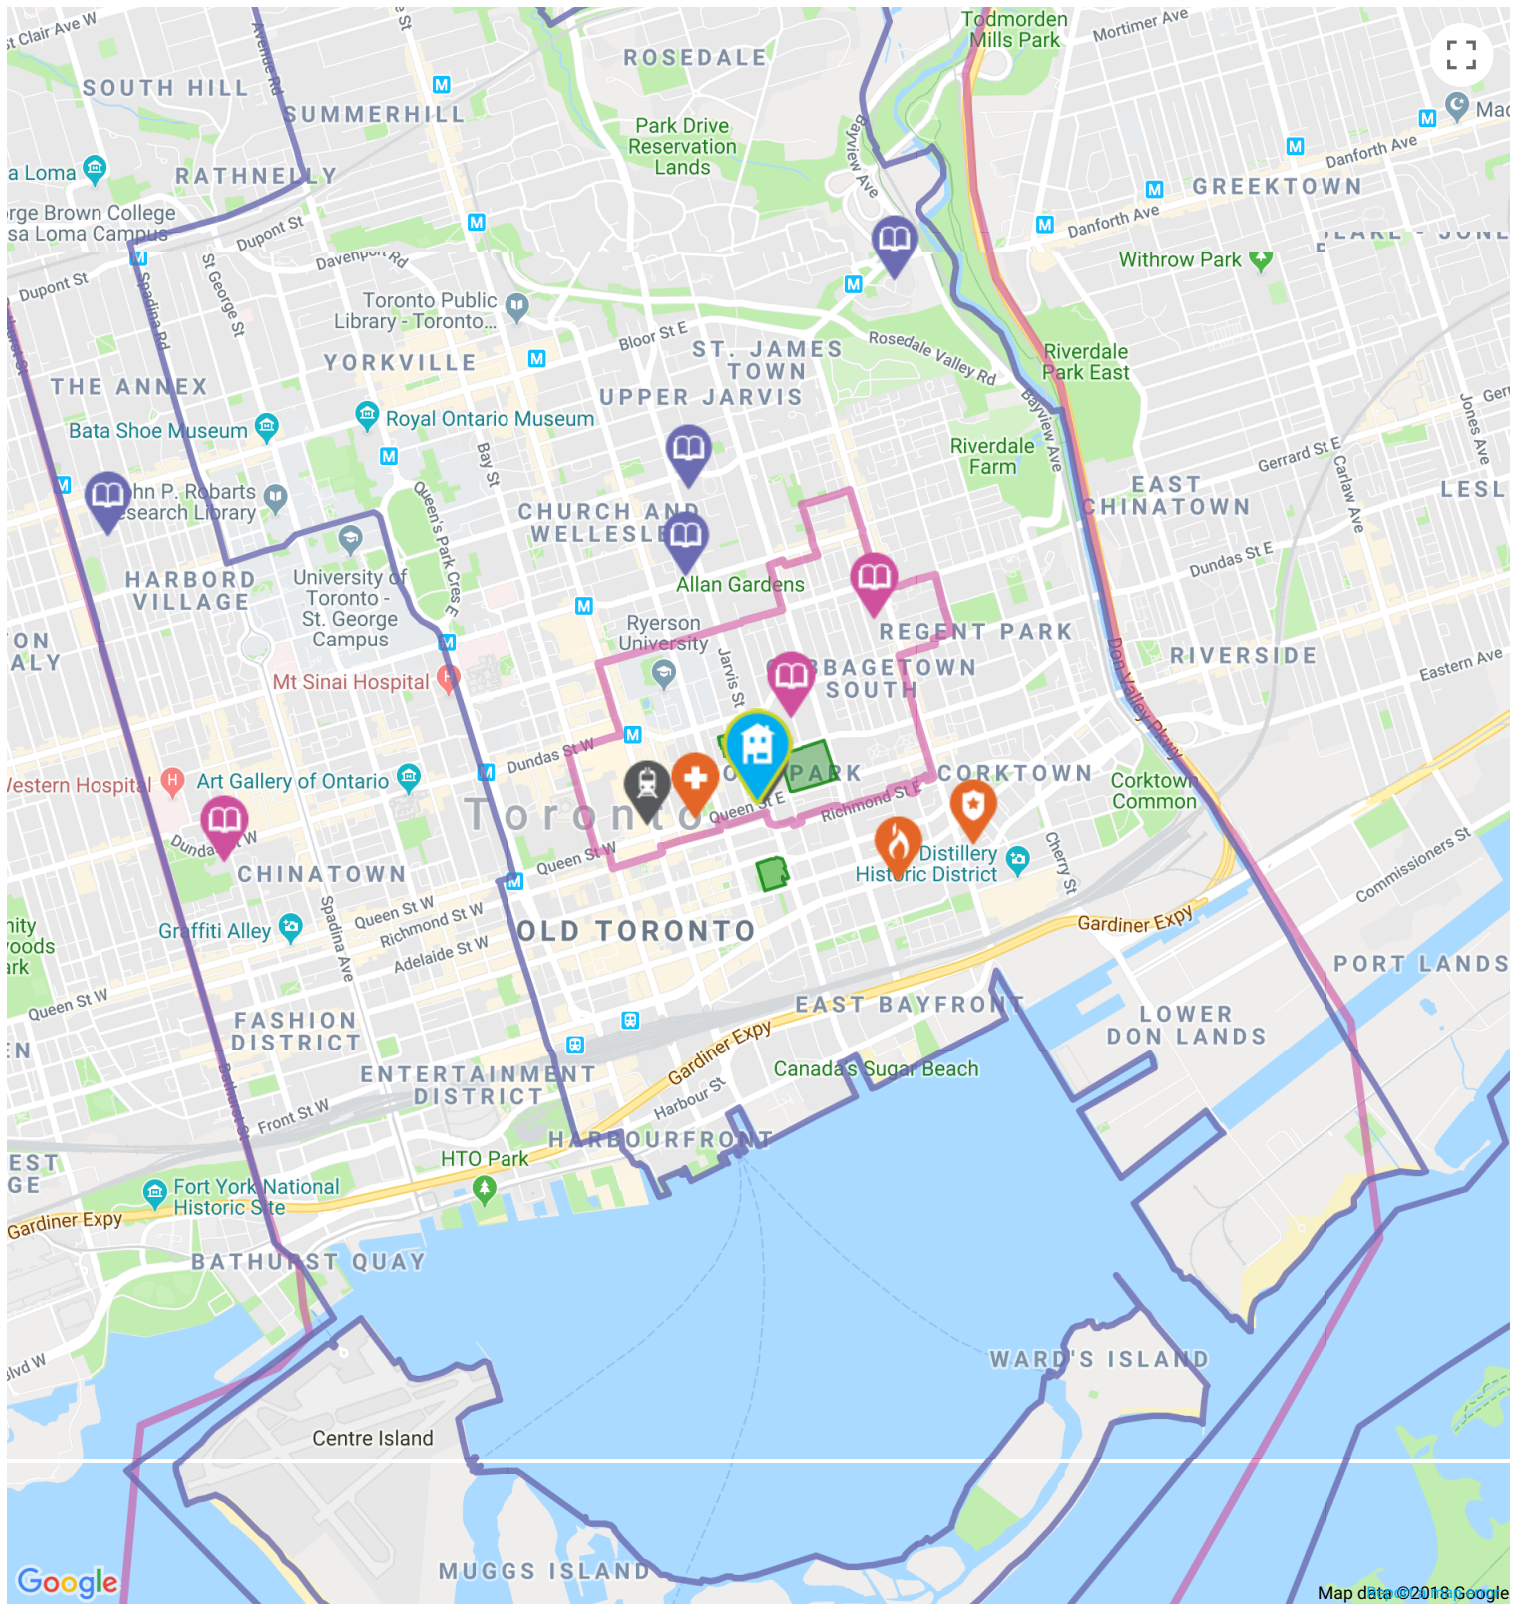

- Elementary Schools
- Middle Schools
- High Schools
- Transit
- Safety
- Elementary Attendance Zone
- Middle Attendance Zone
- High Attendance Zone
- Parks
- Convenience

HoodQ