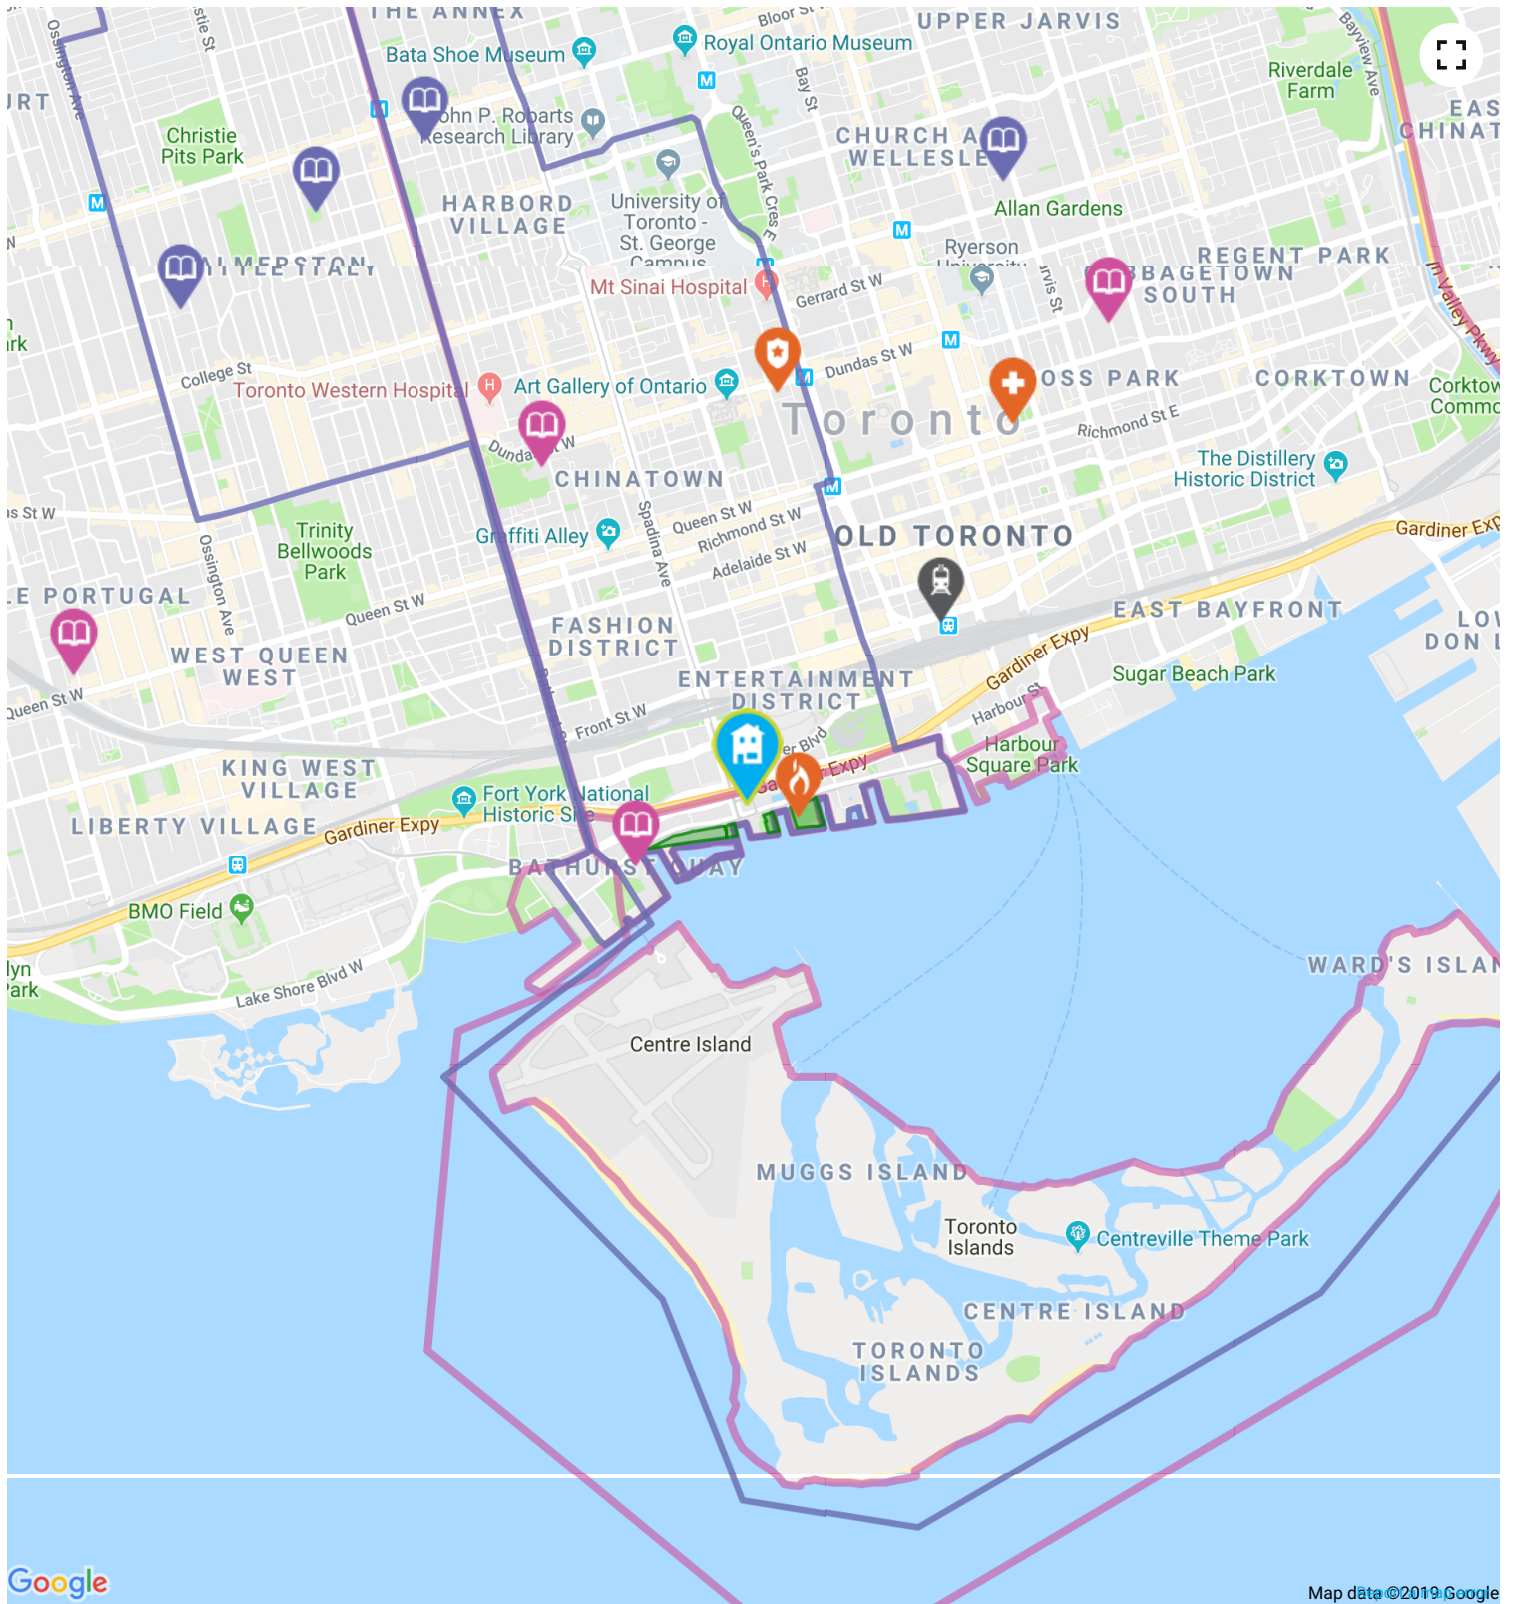

Google

Map data ©2019 Google

Elementary Schools	Middle Schools	High Schools	Transit	Safety
Elementary Attendance Zone	Middle Attendance Zone	High Attendance Zone	Parks	Convenience

HoodQ