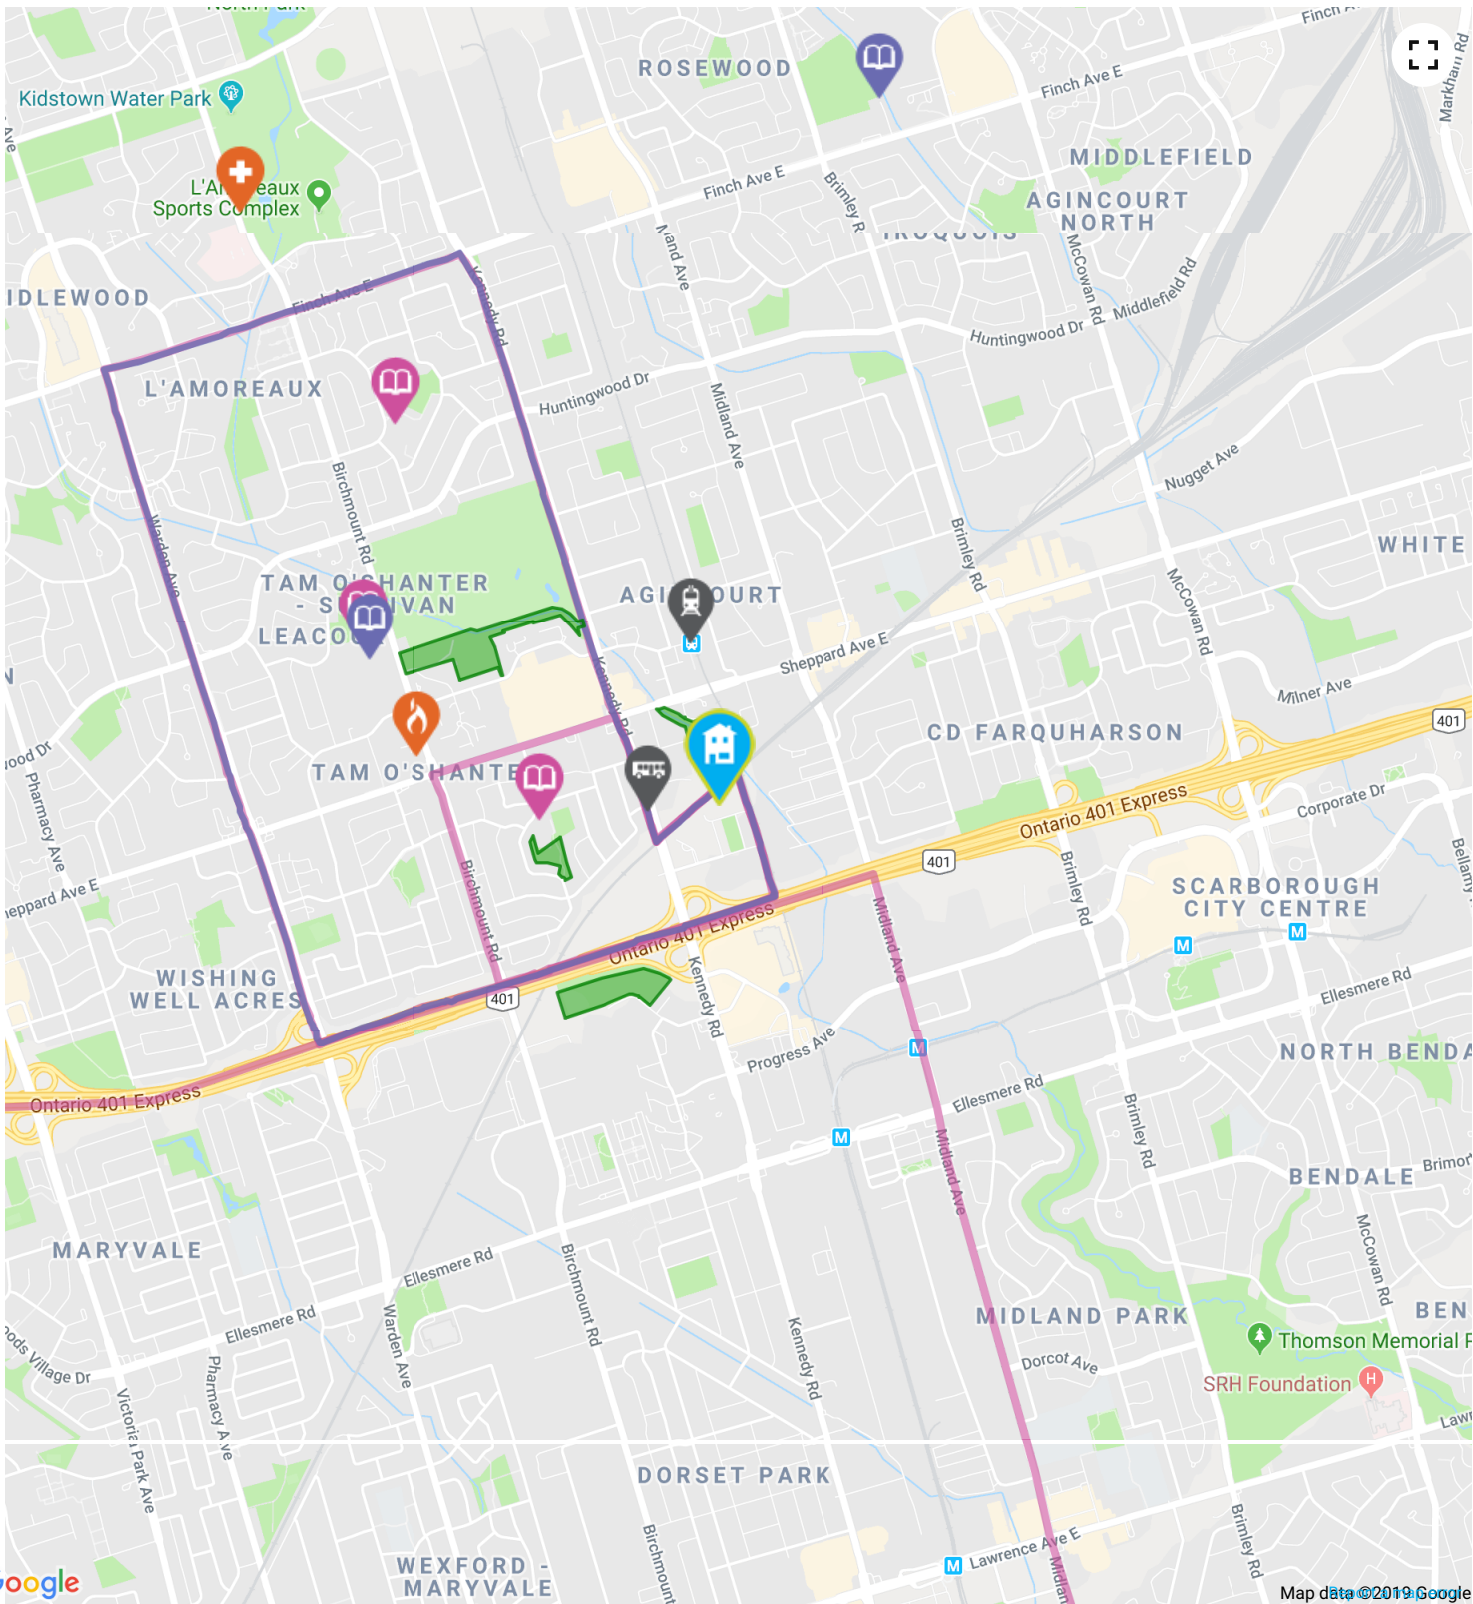

Google

Map data © 2019 Google

- Elementary Schools
- Middle Schools
- High Schools
- Transit
- Safety
- Elementary Attendance Zone
- Middle Attendance Zone
- High Attendance Zone
- Parks
- Convenience

HoodQ