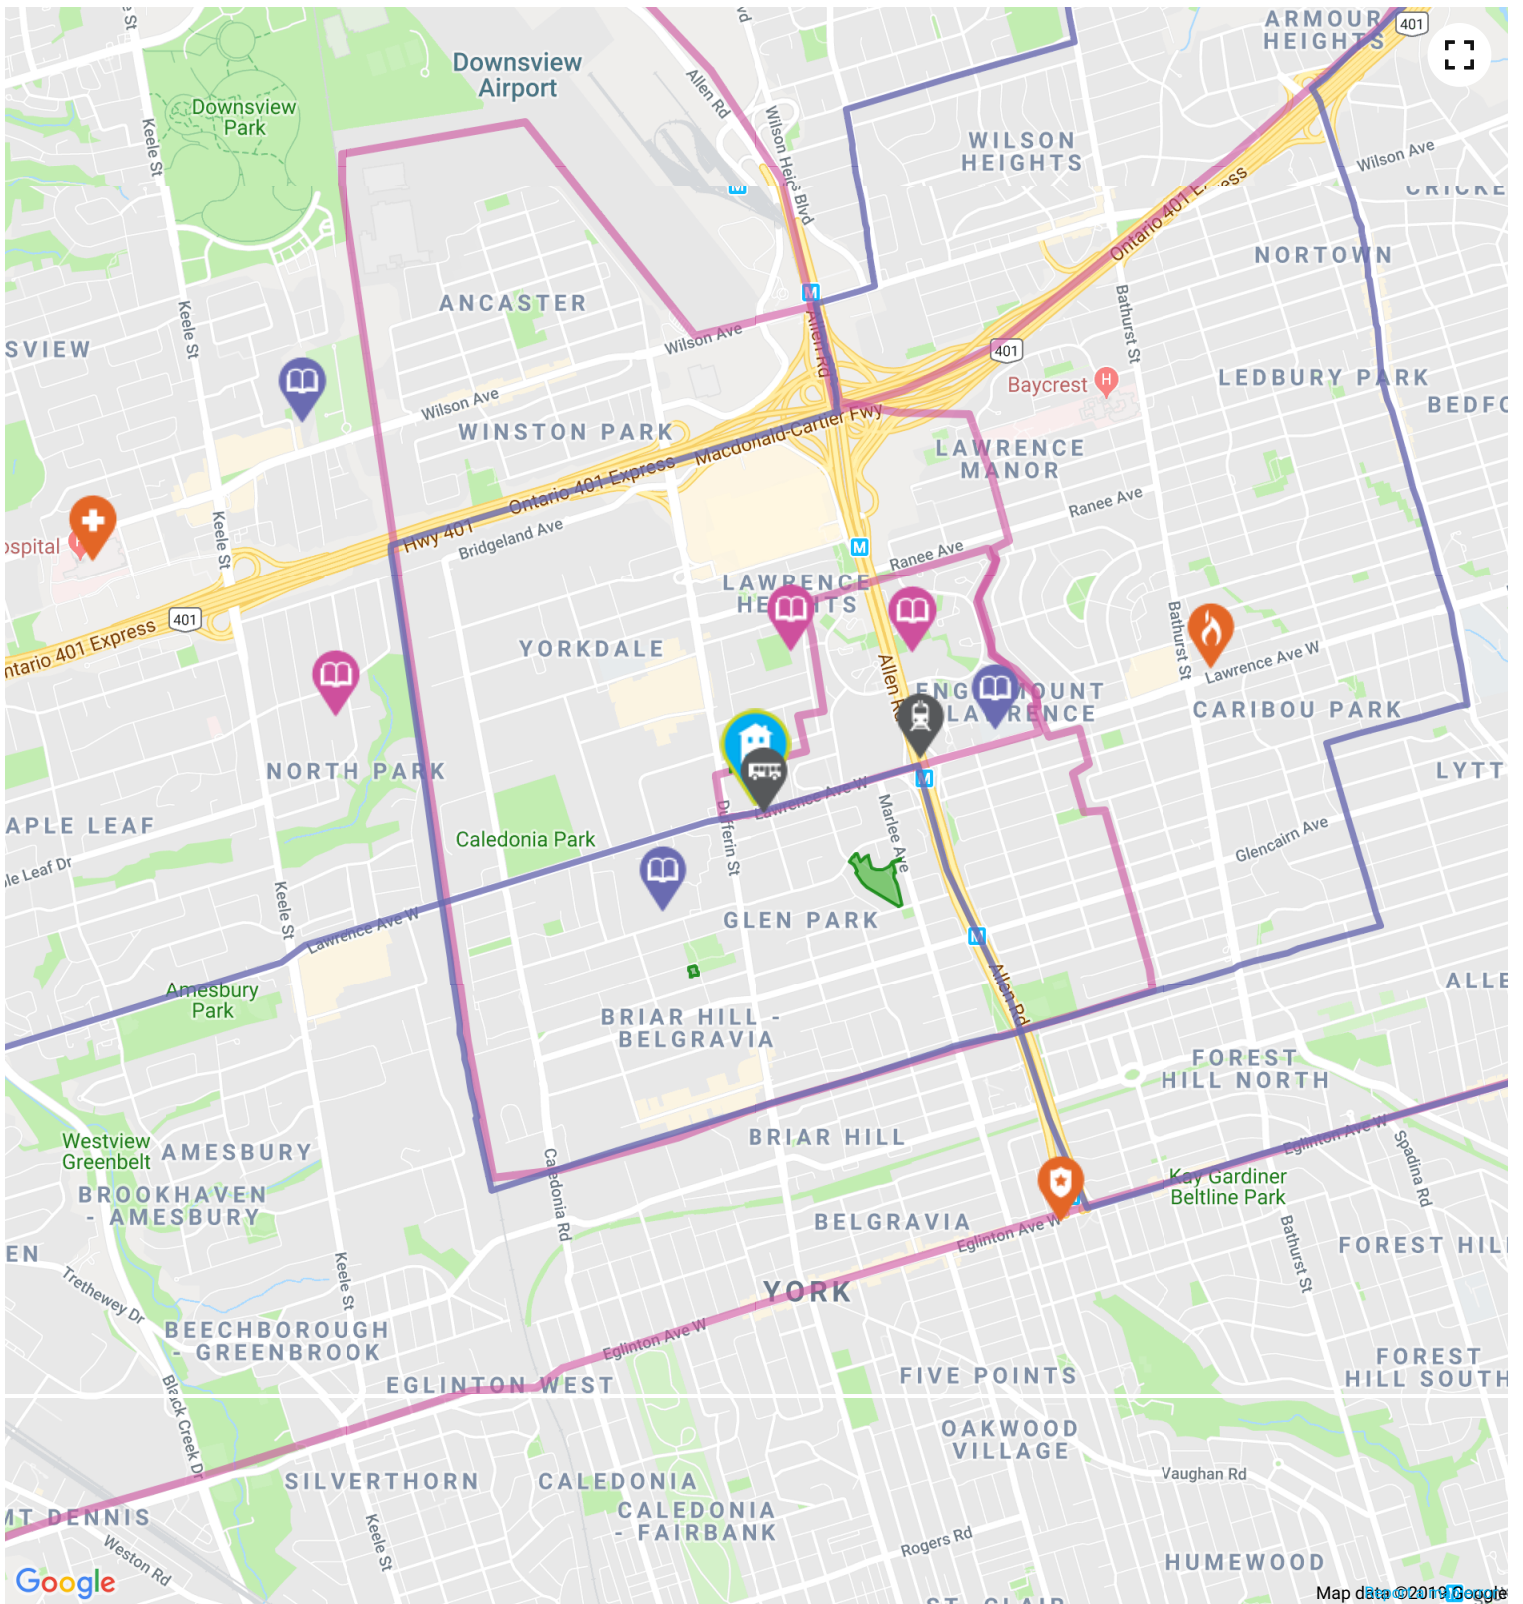

Elementary Schools		Middle Schools		High Schools		Transit		Safety
	Elementary Attendance Zone		Middle Attendance Zone		High Attendance Zone		Parks		Convenience