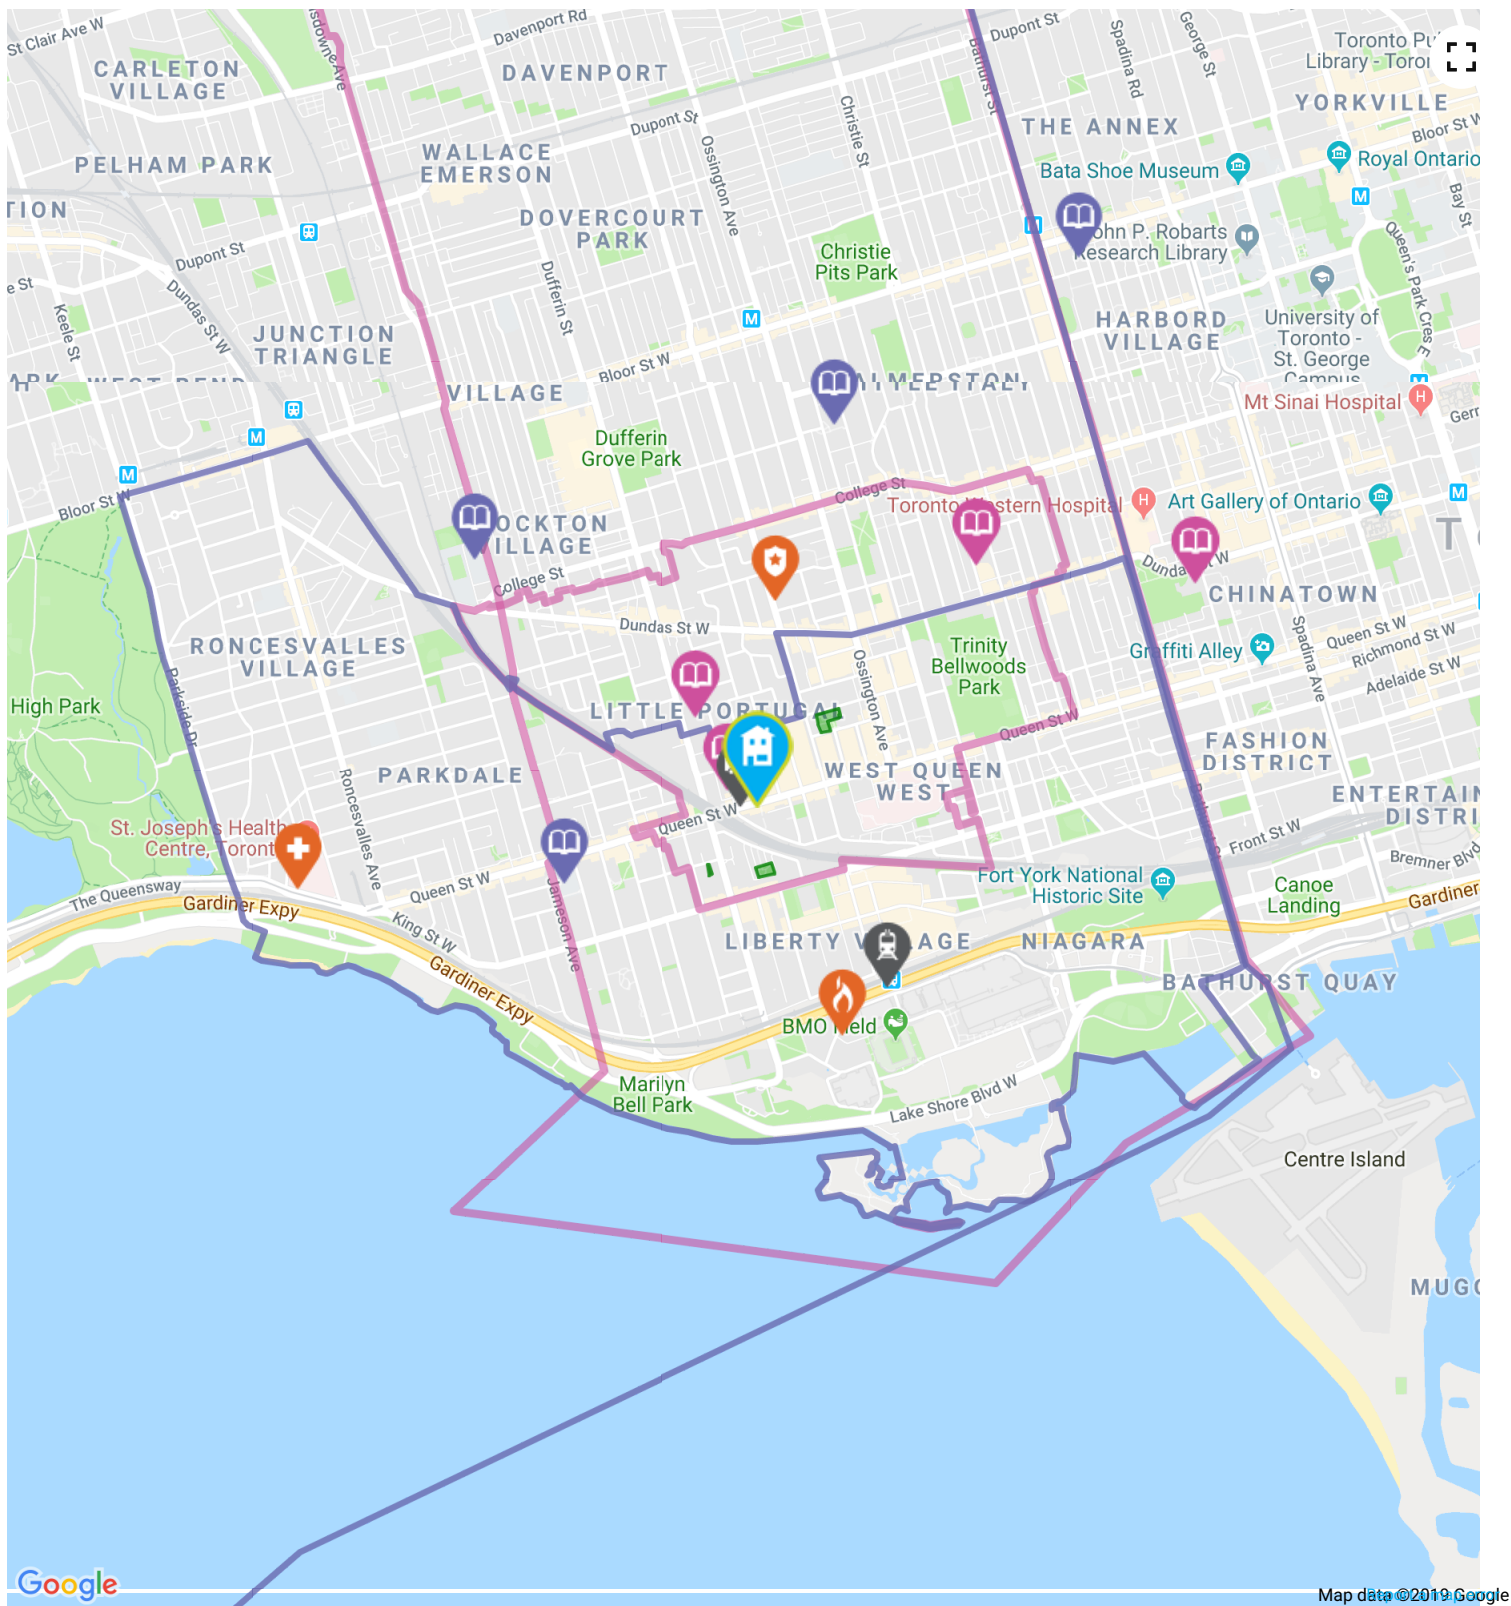

Google

Map data © 2019 Google

- Elementary Schools
- Middle Schools
- High Schools
- Transit
- Safety
- Elementary Attendance Zone
- Middle Attendance Zone
- High Attendance Zone
- Parks
- Convenience

HoodQ

Disclaimer: These materials have been prepared for and are not intended to solicit buyers or sellers currently under contract with a brokerage. By accessing this information you have agreed to our terms of service, which are hereby incorporated by reference. This information may contain errors and omissions. You are not permitted to rely on the contents of this information and must take steps to independently verify its contents with the appropriate authorities (school boards, governments etc.). As a recipient of this information, you agree not to hold us, our licensors or the owners of the information liable for any damages, howsoever caused.