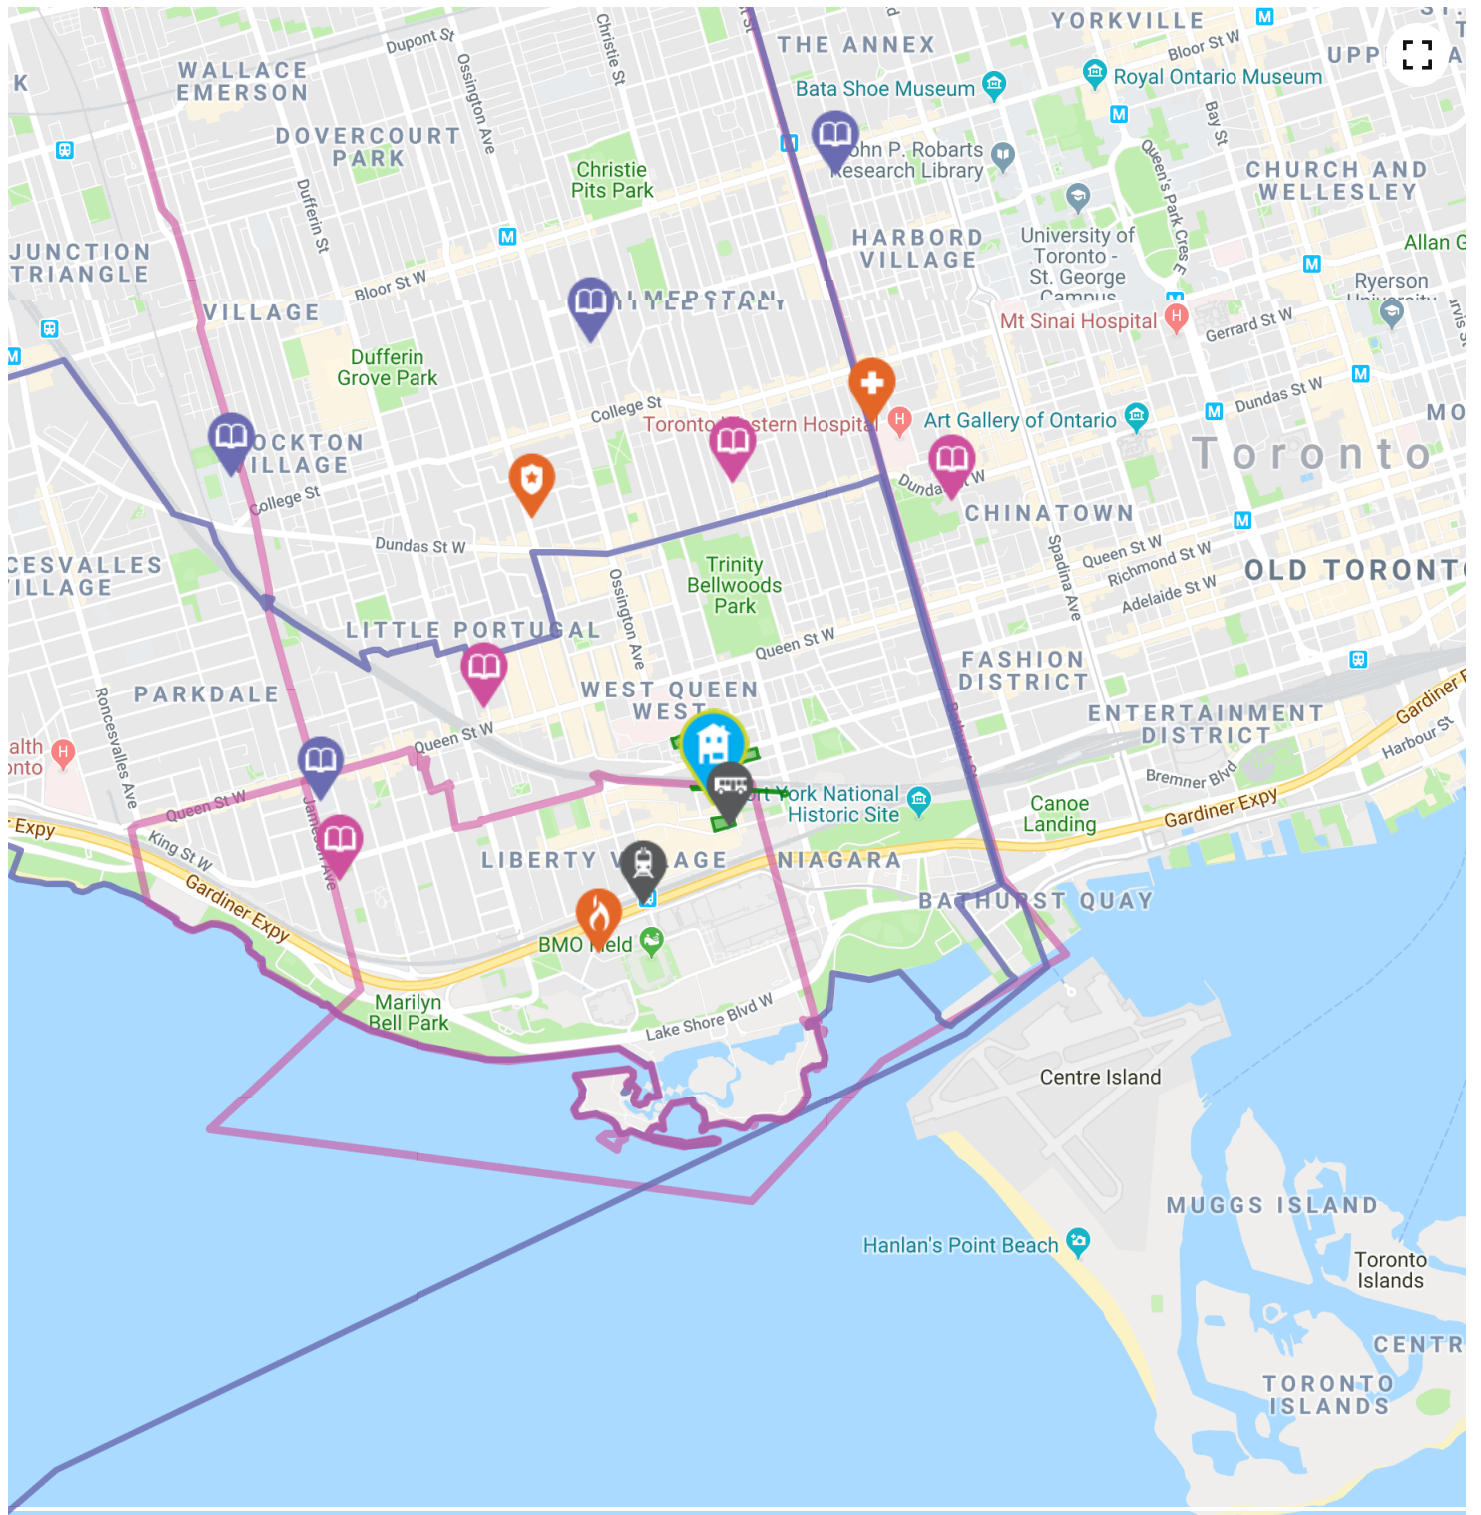

Google

Map data © 2019 Google

- Elementary Schools
- Middle Schools
- High Schools
- Transit
- Safety
- Elementary Attendance Zone
- Middle Attendance Zone
- High Attendance Zone
- Parks
- Convenience

HoodQ