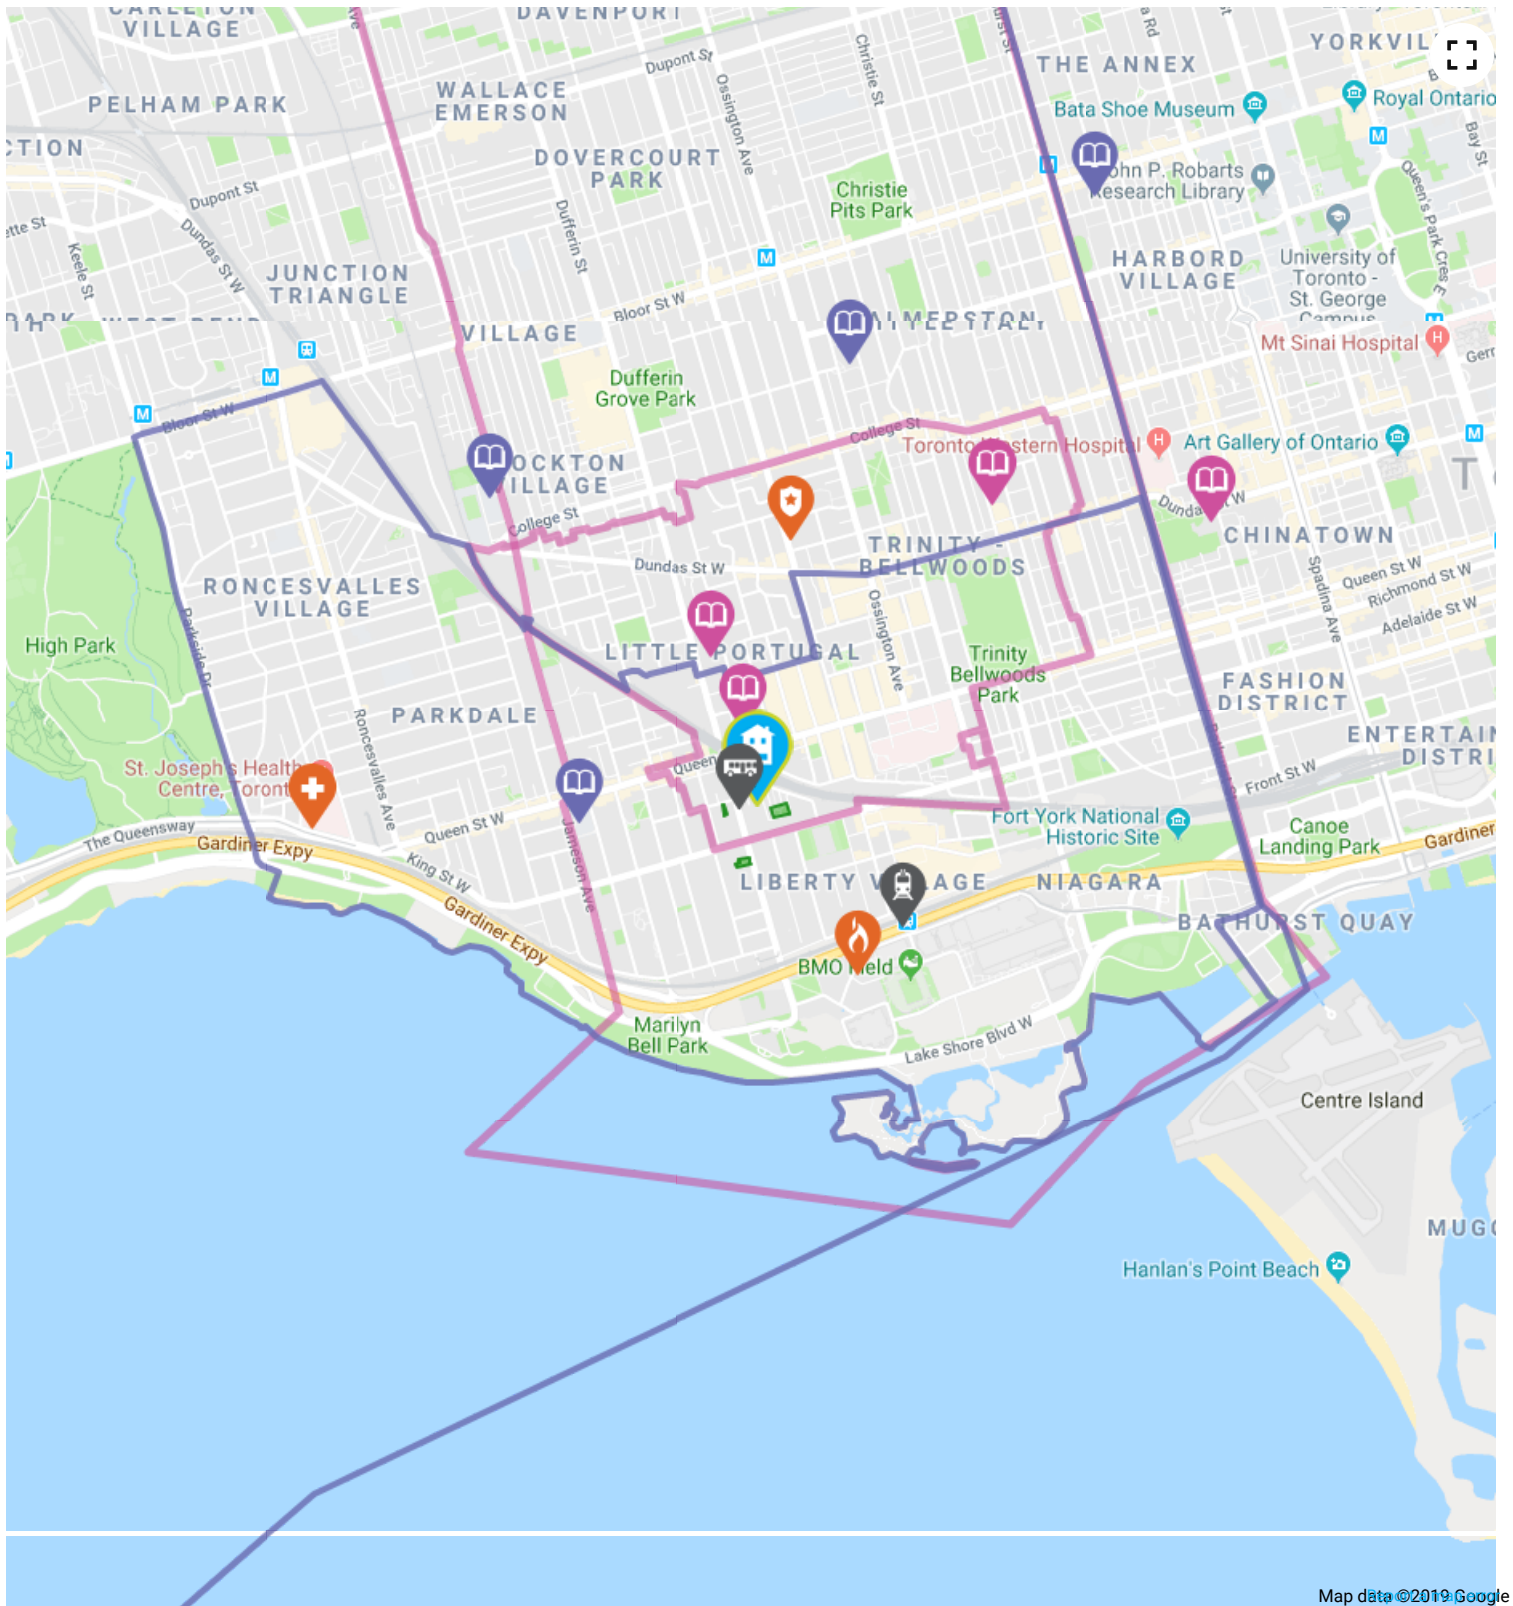

Map data ©2019 Google

Elementary Schools	Middle Schools	High Schools	Transit	Safety
Elementary Attendance Zone	Middle Attendance Zone	High Attendance Zone	Parks	Convenience

HoodQ