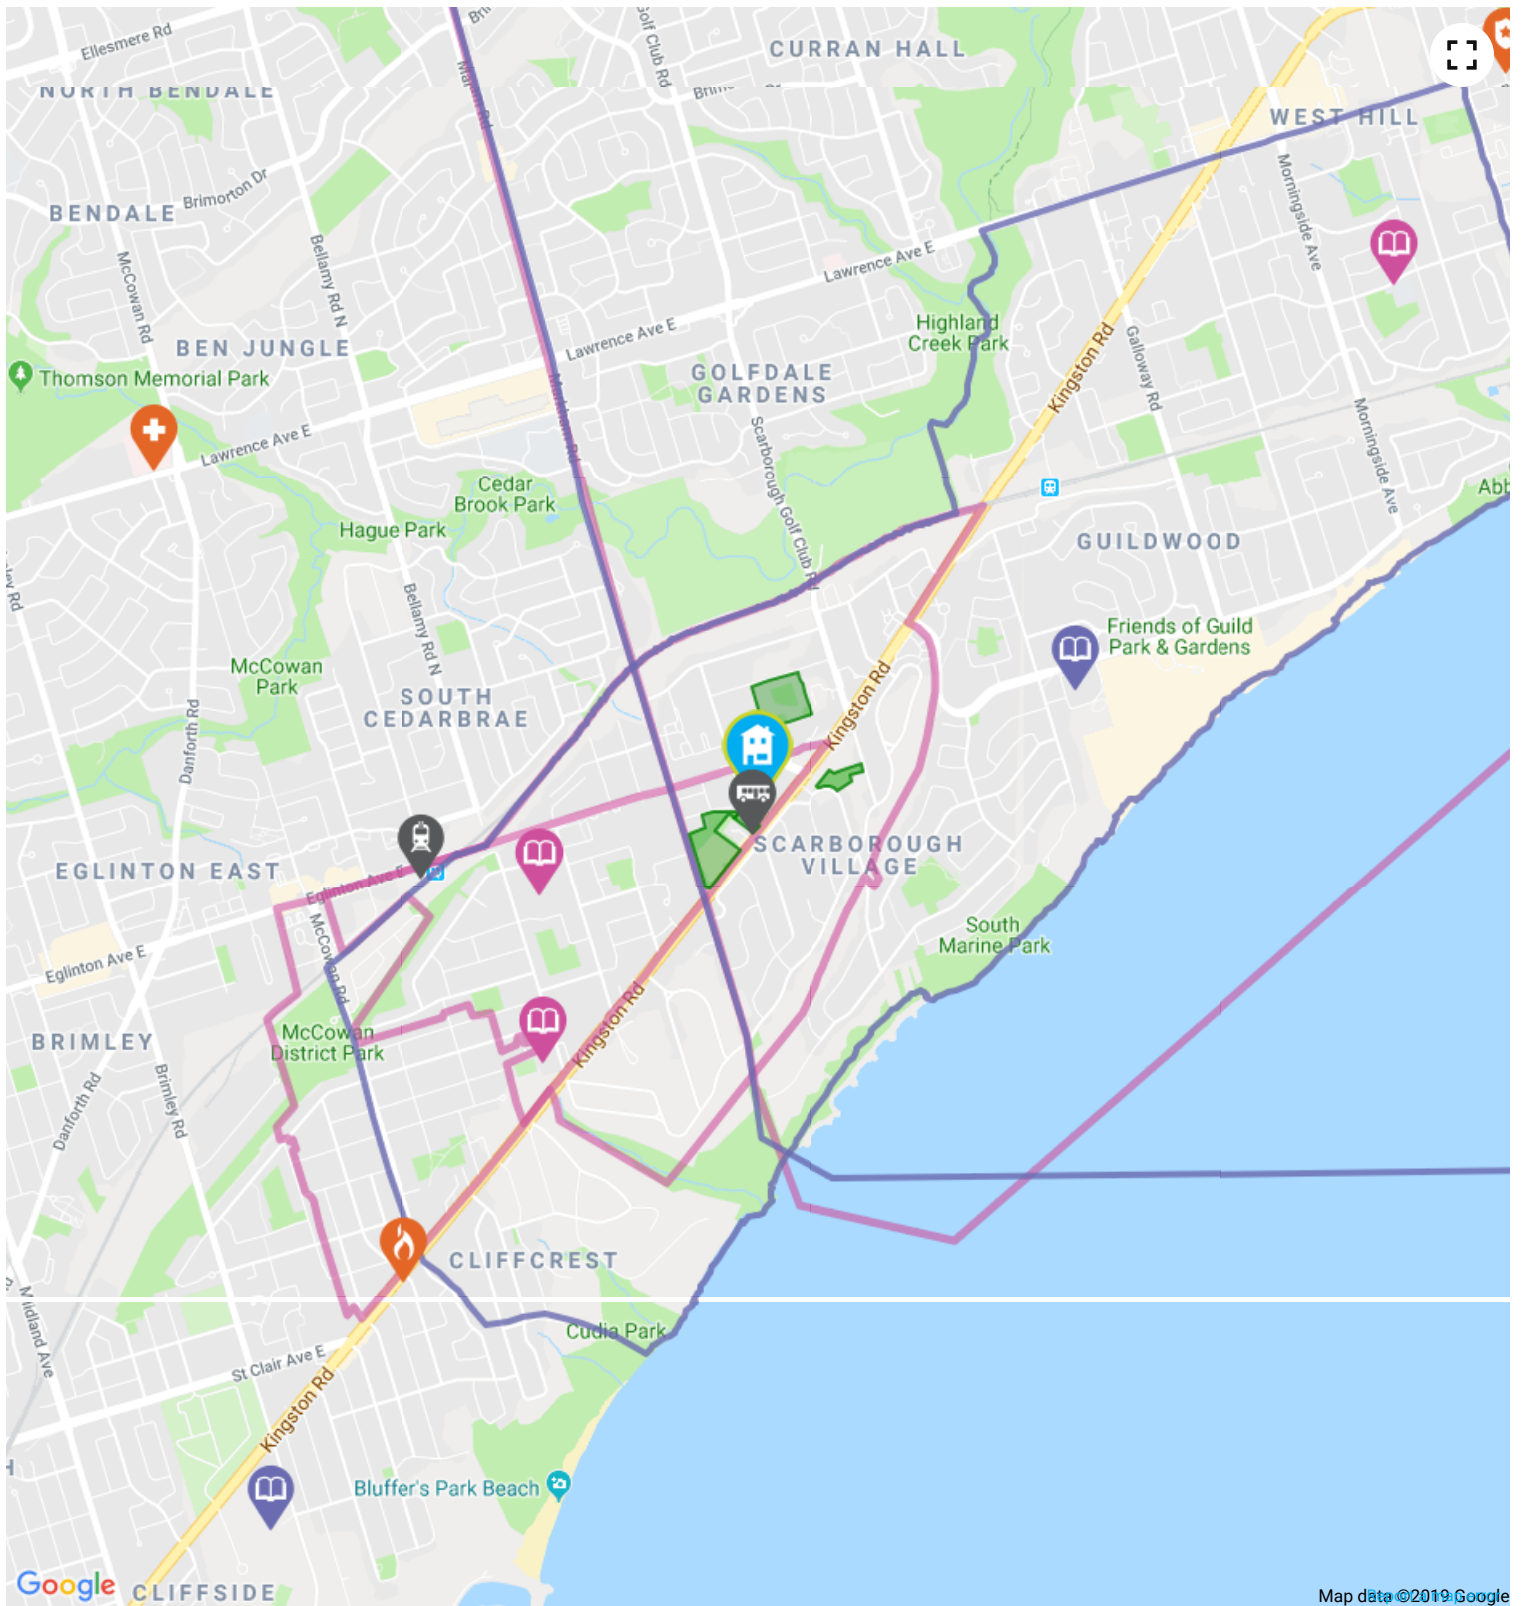

- Elementary Schools
- Middle Schools
- High Schools
- Transit
- Safety
- Elementary Attendance Zone
- Middle Attendance Zone
- High Attendance Zone
- Parks
- Convenience

HoodQ