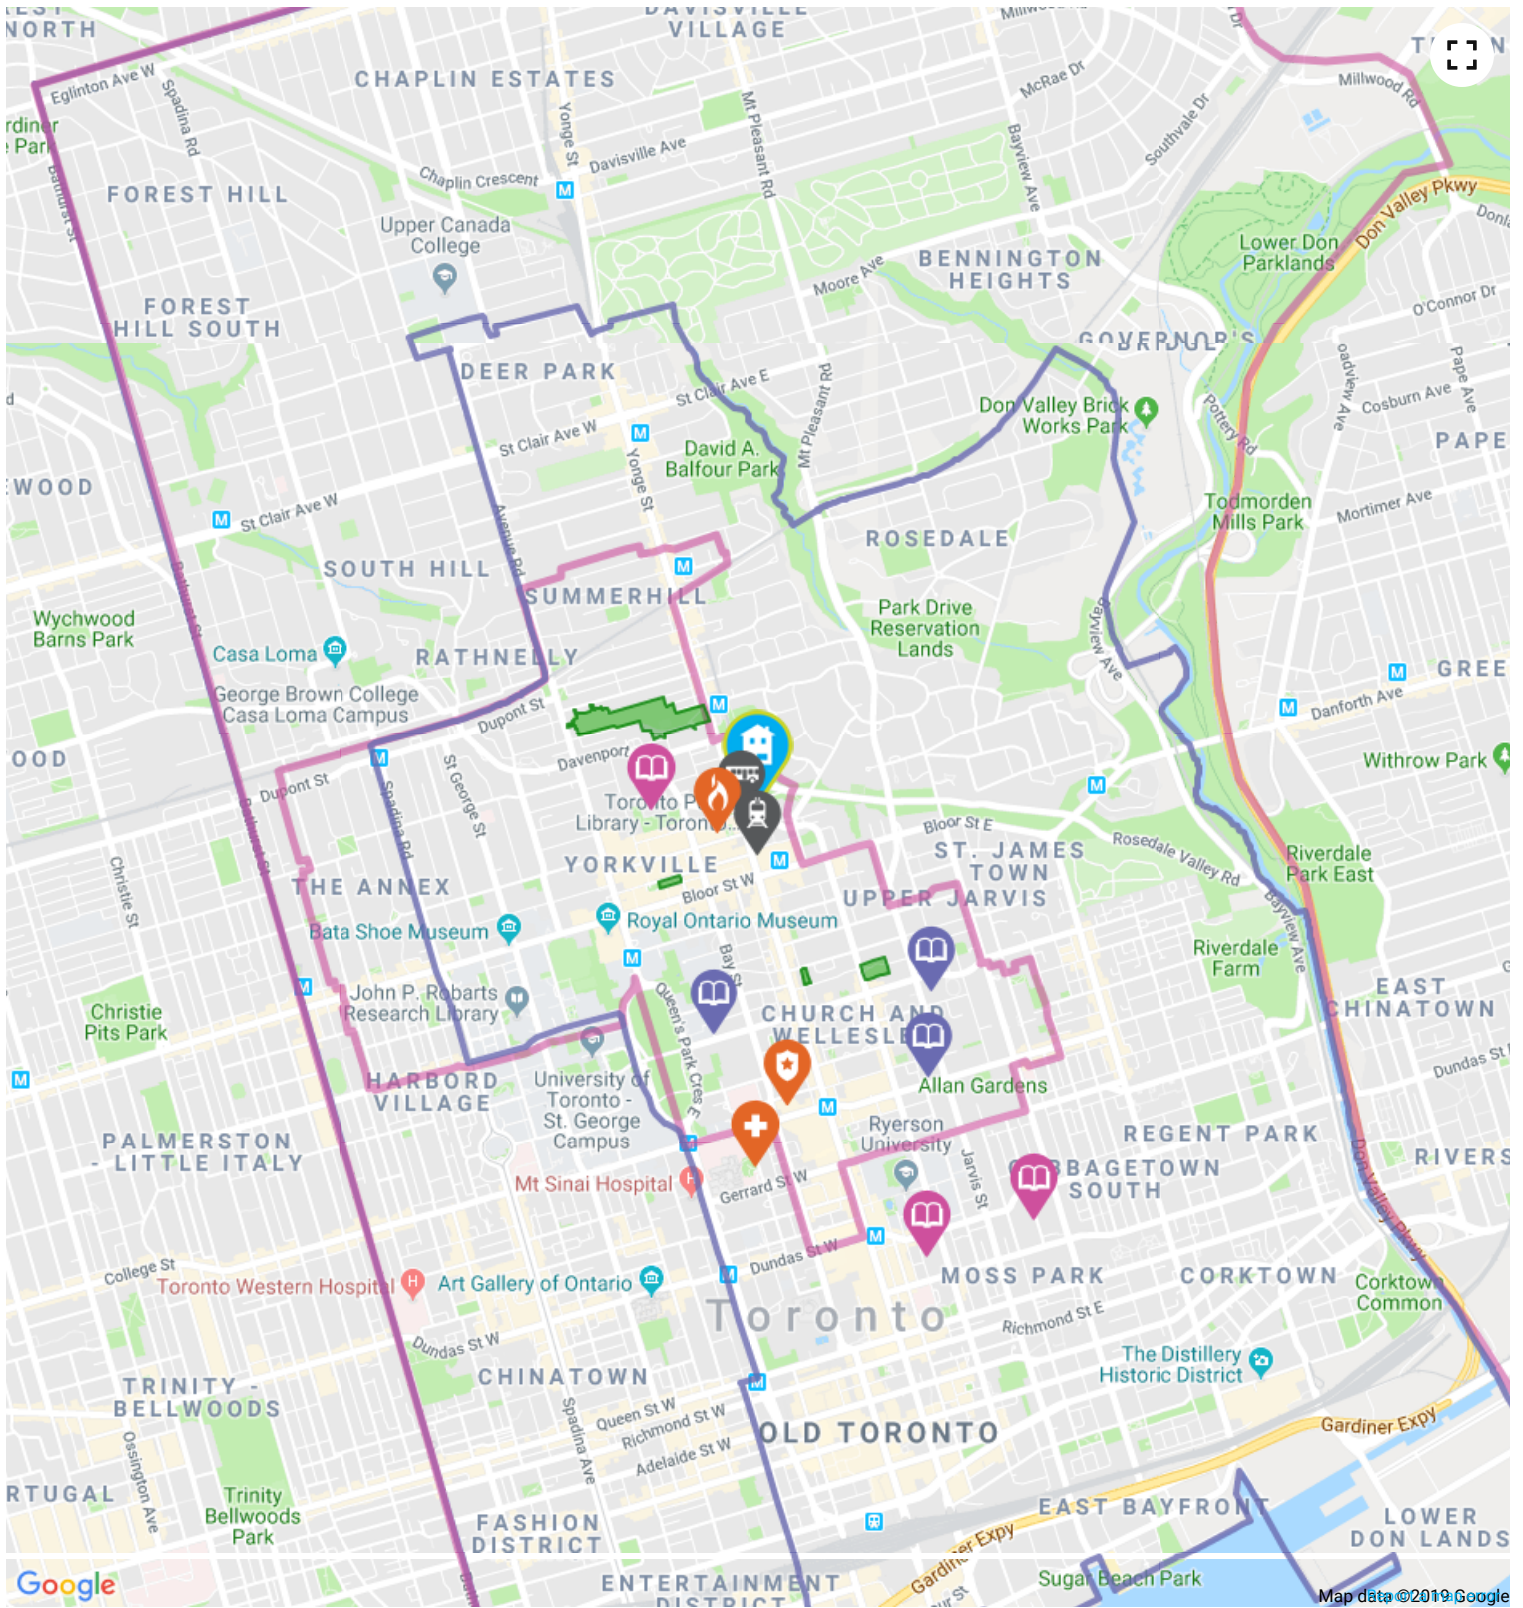

- Elementary Schools
- Middle Schools
- High Schools
- Transit
- Safety
- Elementary Attendance Zone
- Middle Attendance Zone
- High Attendance Zone
- Parks
- Convenience

HoodQ