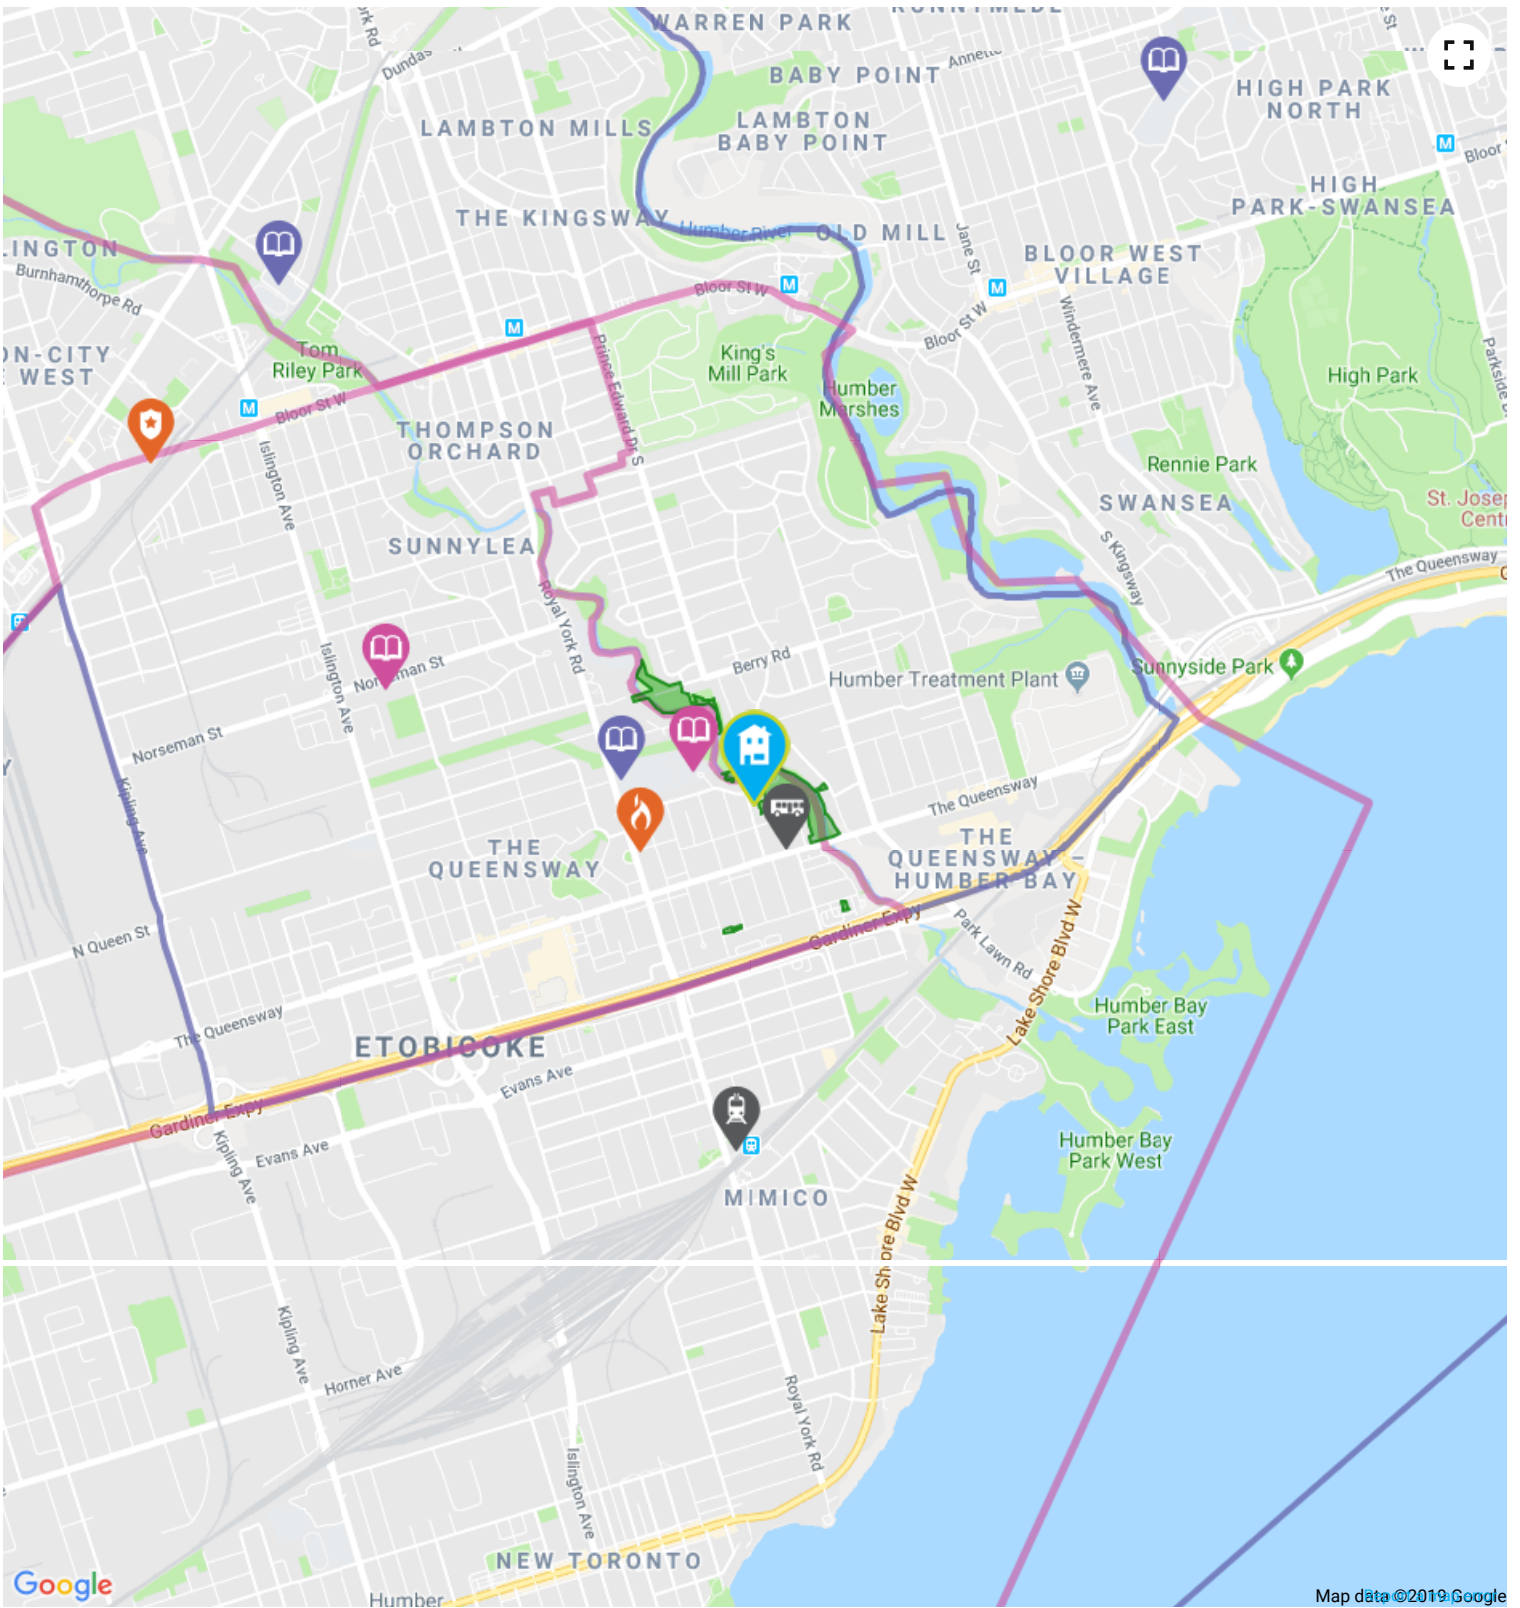

- Elementary Schools
- Middle Schools
- High Schools
- Transit
- Safety
- Elementary Attendance Zone
- Middle Attendance Zone
- High Attendance Zone
- Parks
- Convenience

HoodQ

Disclaimer: These materials have been prepared for and are not intended to solicit buyers or sellers currently under contract with a brokerage. By accessing this information you have agreed to our terms of service, which are hereby incorporated by reference. This information may contain errors and omissions. You are not permitted to rely on the contents of this information and must take steps to independently verify its contents with the appropriate authorities (school boards, governments etc.). As a recipient of this information, you agree not to hold us, our licensors or the owners of the information liable for any damages, howsoever caused.