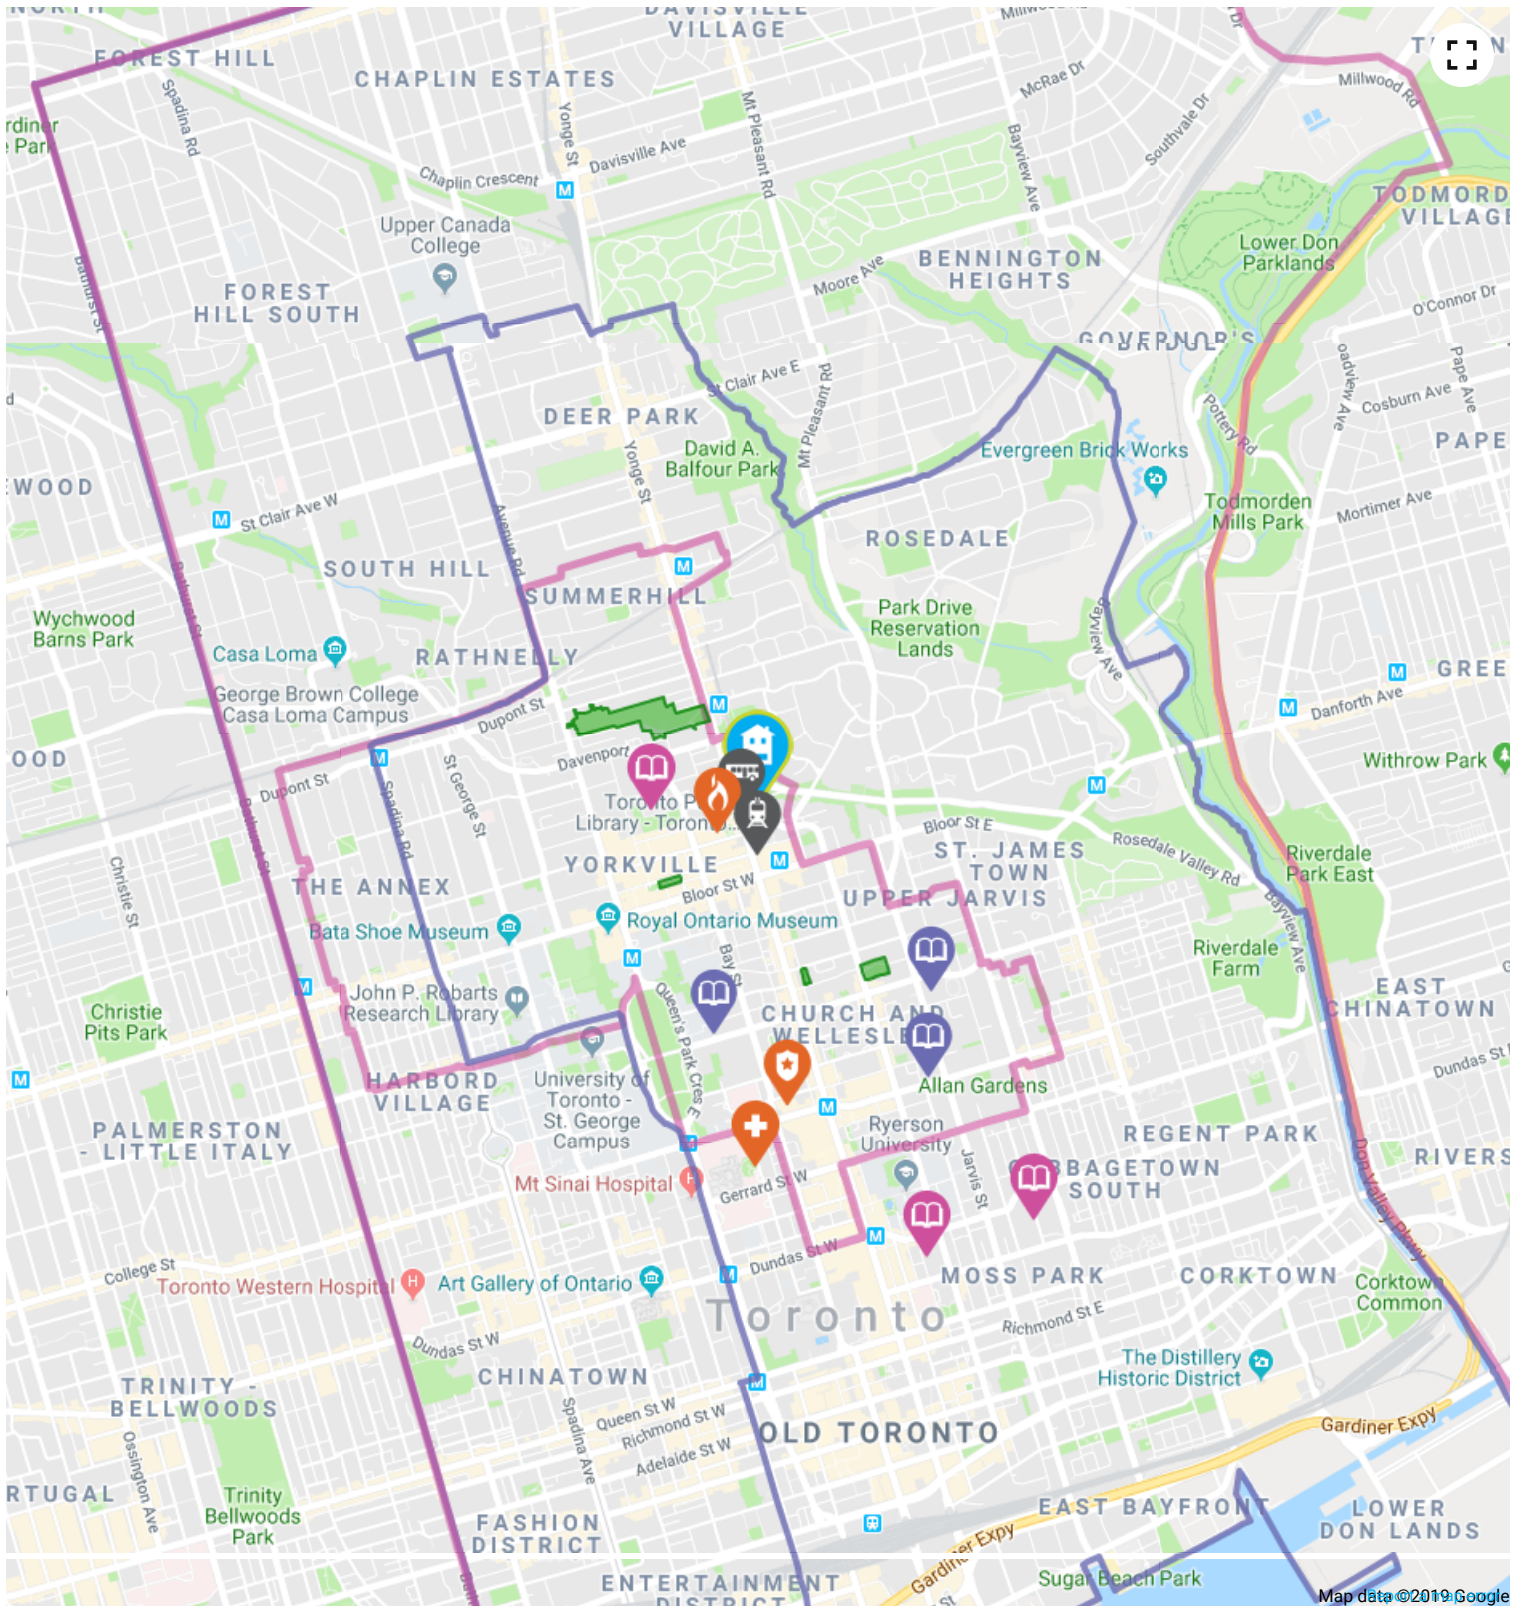

- Elementary Schools
- Middle Schools
- High Schools
- Transit
- Safety

- Elementary Attendance Zone
- Middle Attendance Zone
- High Attendance Zone
- Parks
- Convenience