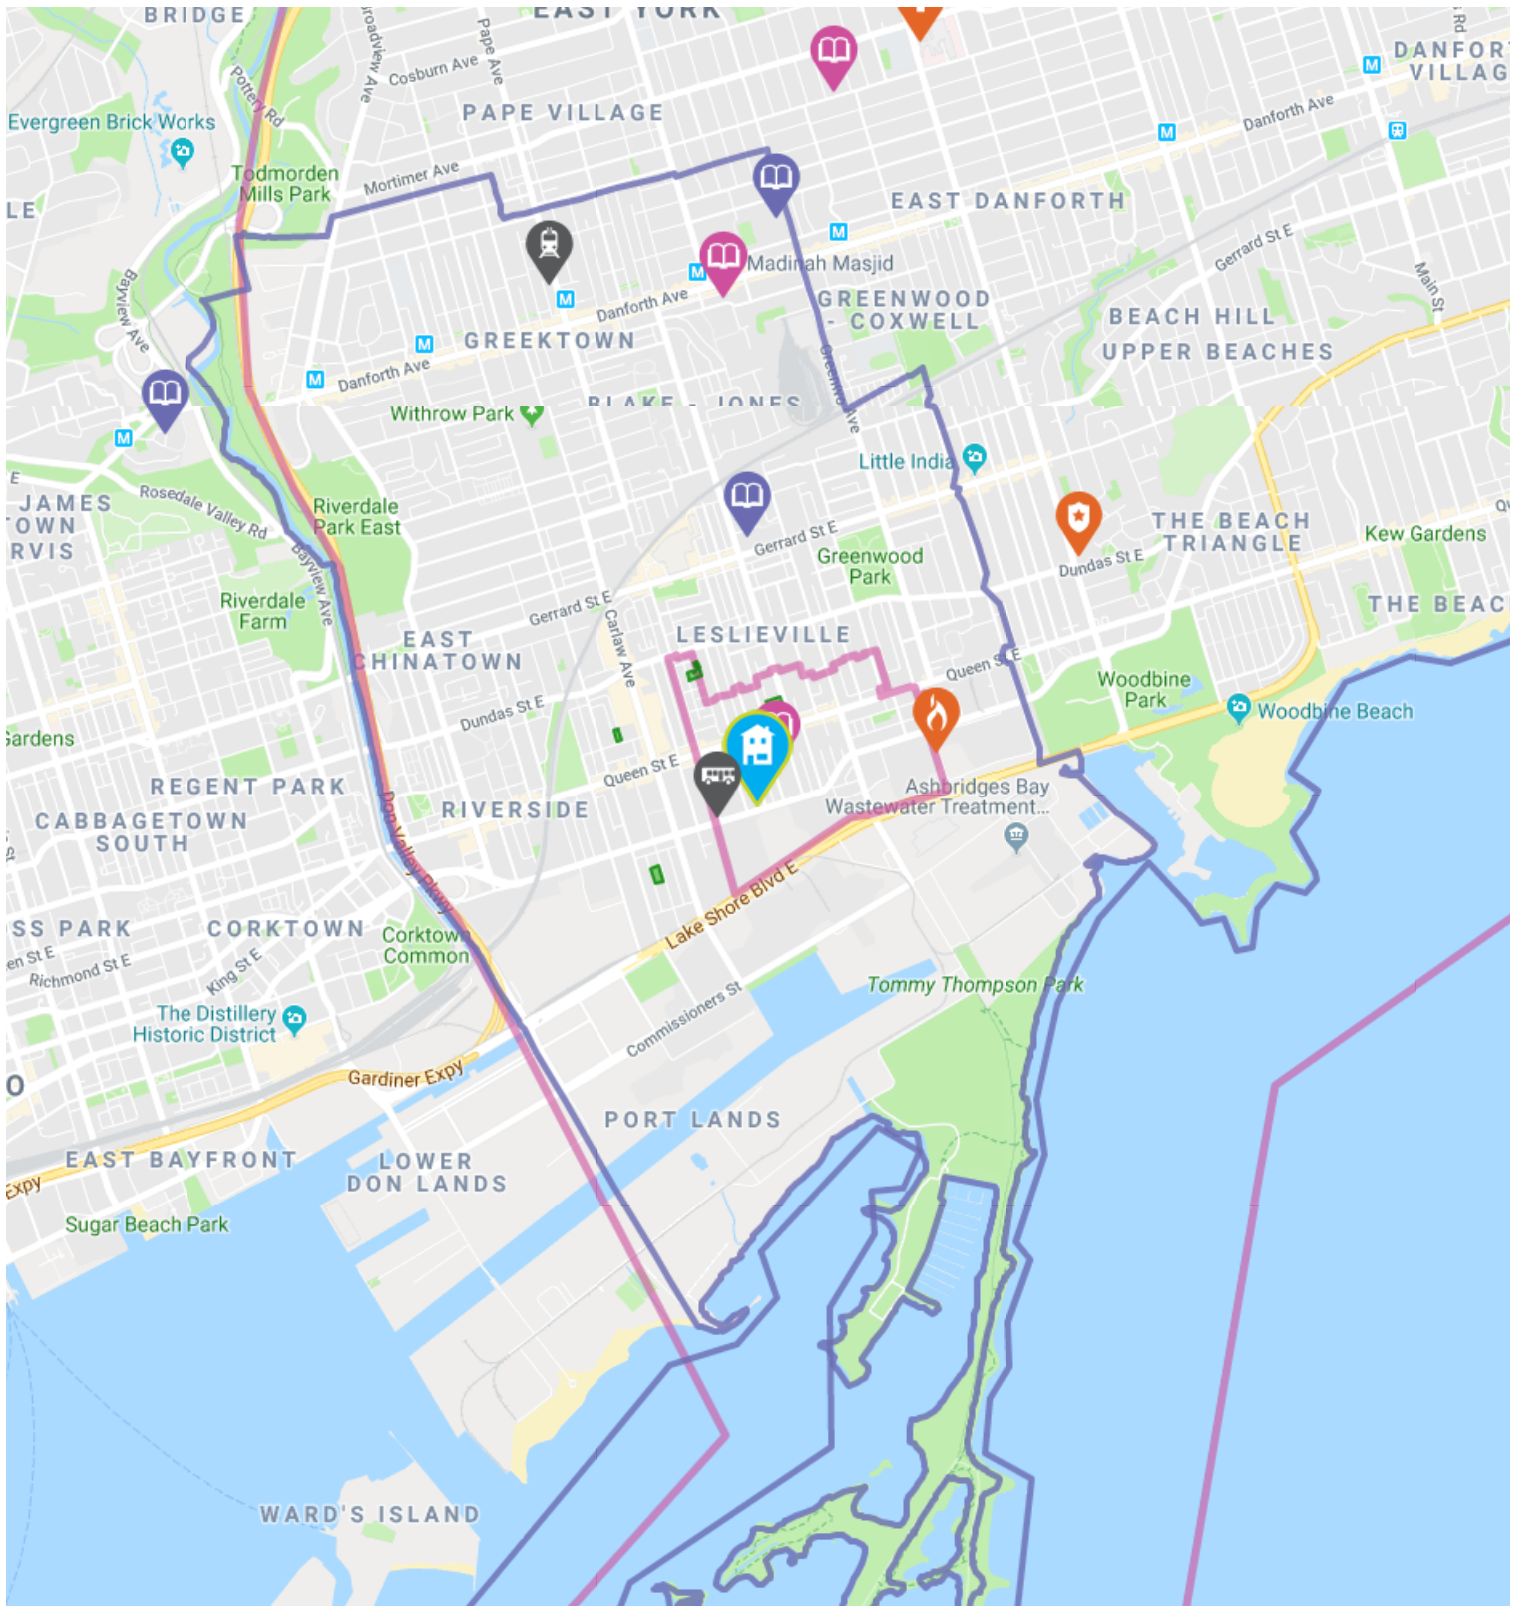

- Elementary Schools
- Middle Schools
- High Schools
- Transit
- Safety
- Elementary Attendance Zone
- Middle Attendance Zone
- High Attendance Zone
- Parks
- Convenience

HoodQ

Disclaimer: These materials have been prepared for and are not intended to solicit buyers or sellers currently under contract with a brokerage. By accessing this information you have agreed to our terms of service, which are hereby incorporated by reference. This information may contain errors and omissions. You are not permitted to rely on the contents of this information and must take steps to independently verify its contents with the appropriate authorities (school boards, governments etc.). As a recipient of this information, you agree not to hold us, our licensors or the owners of the information liable for any damages, howsoever caused.