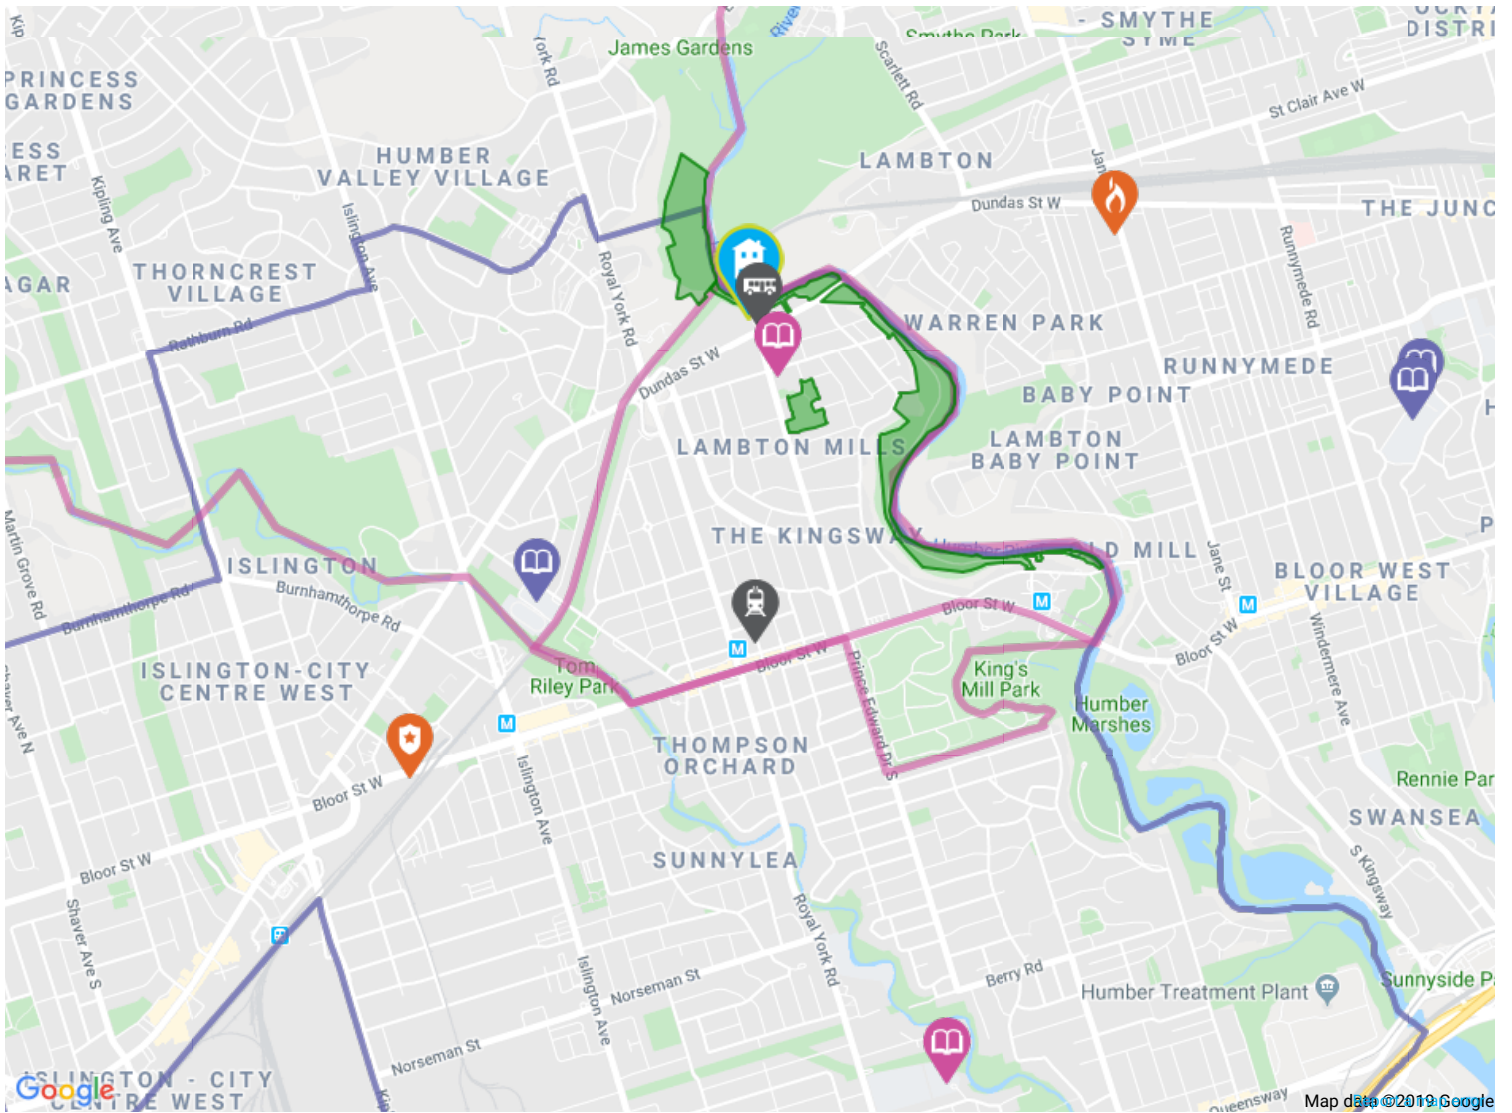

- Elementary Schools
- Middle Schools
- High Schools
- Transit
- Safety
- Elementary Attendance Zone
- Middle Attendance Zone
- High Attendance Zone
- Parks
- Convenience

HoodQ