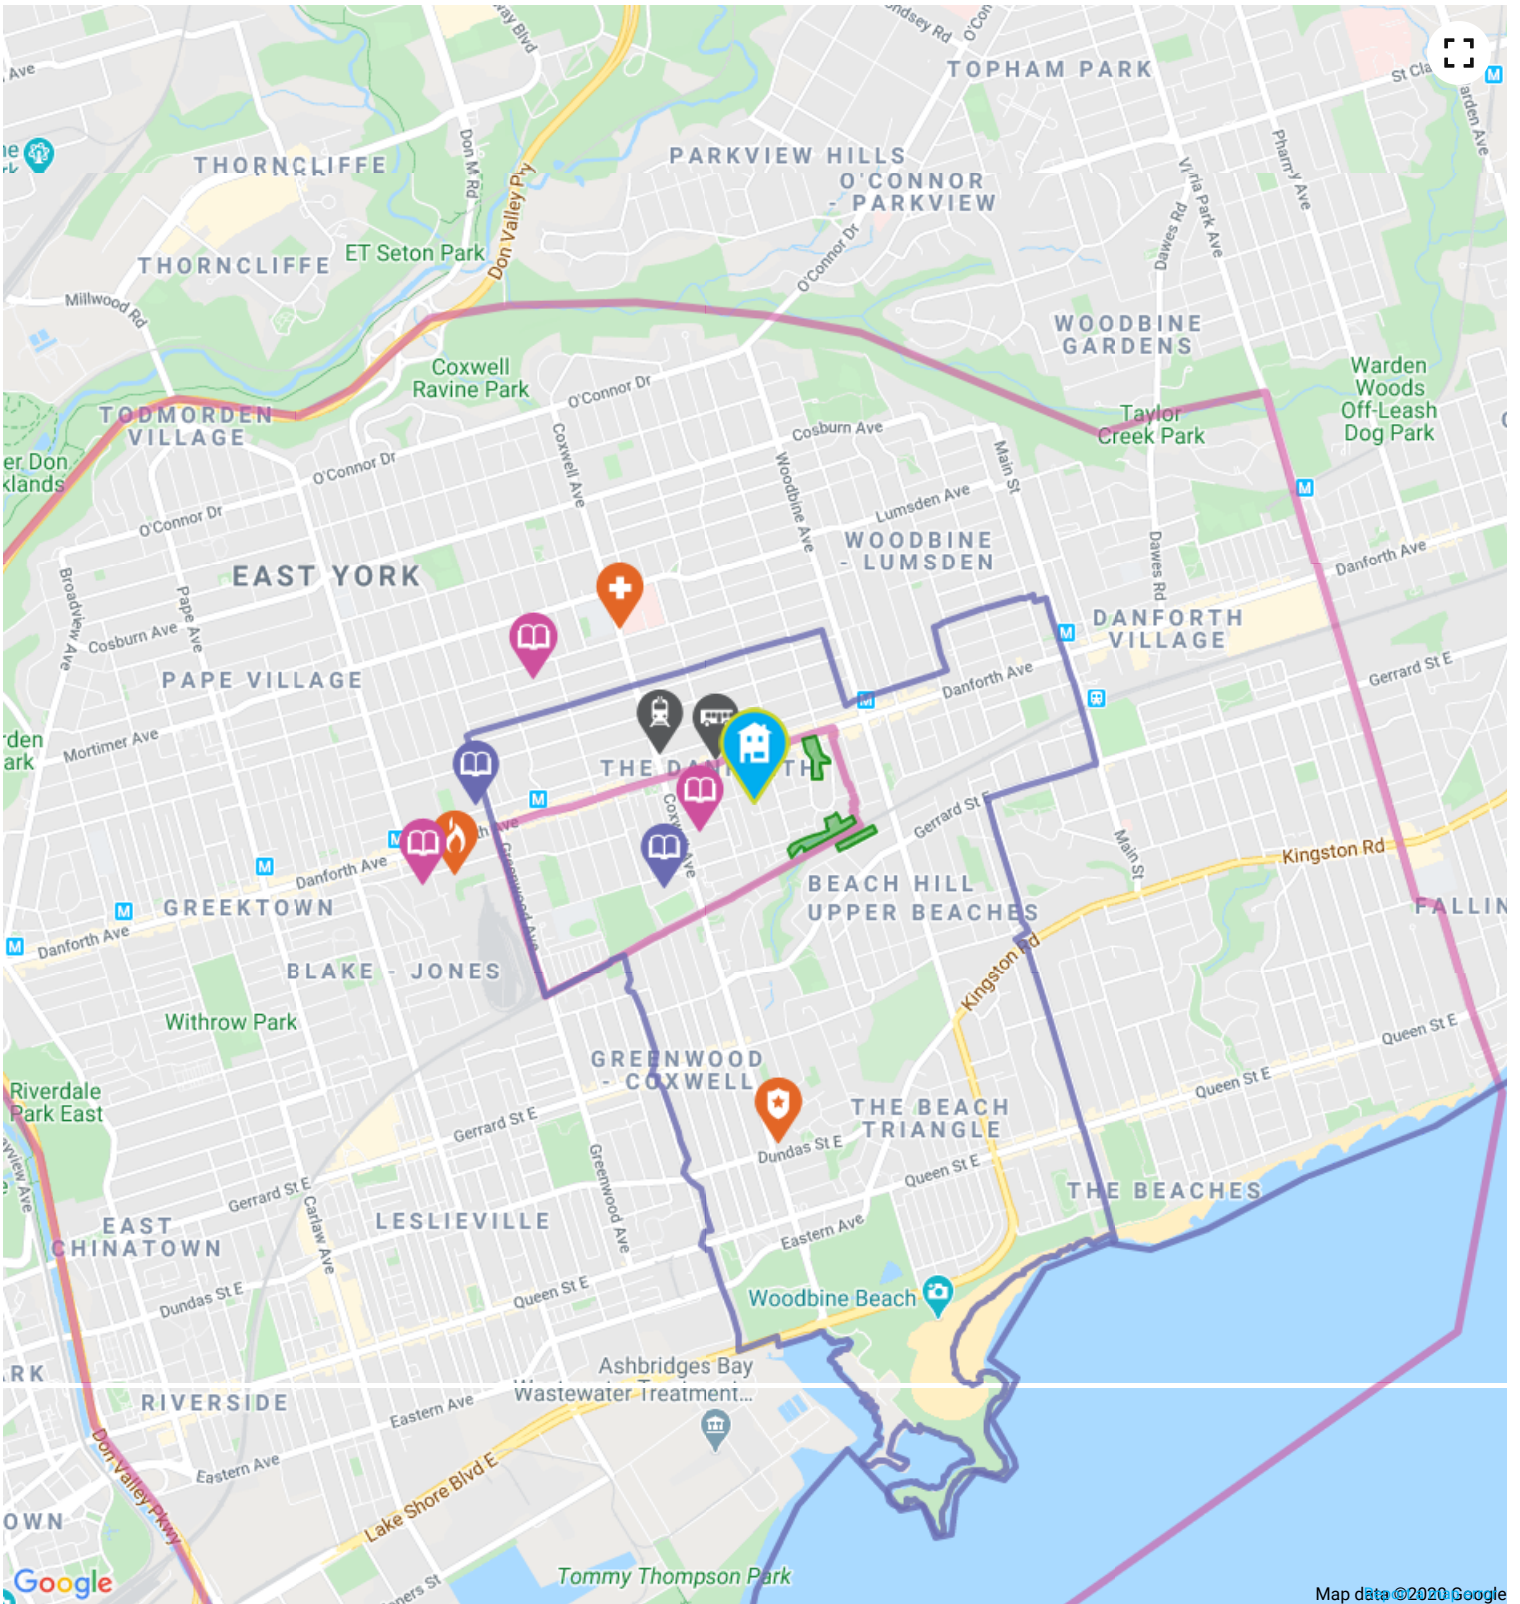

- Elementary Schools
- Middle Schools
- High Schools
- Transit
- Safety
- Elementary Attendance Zone
- Middle Attendance Zone
- High Attendance Zone
- Parks
- Convenience