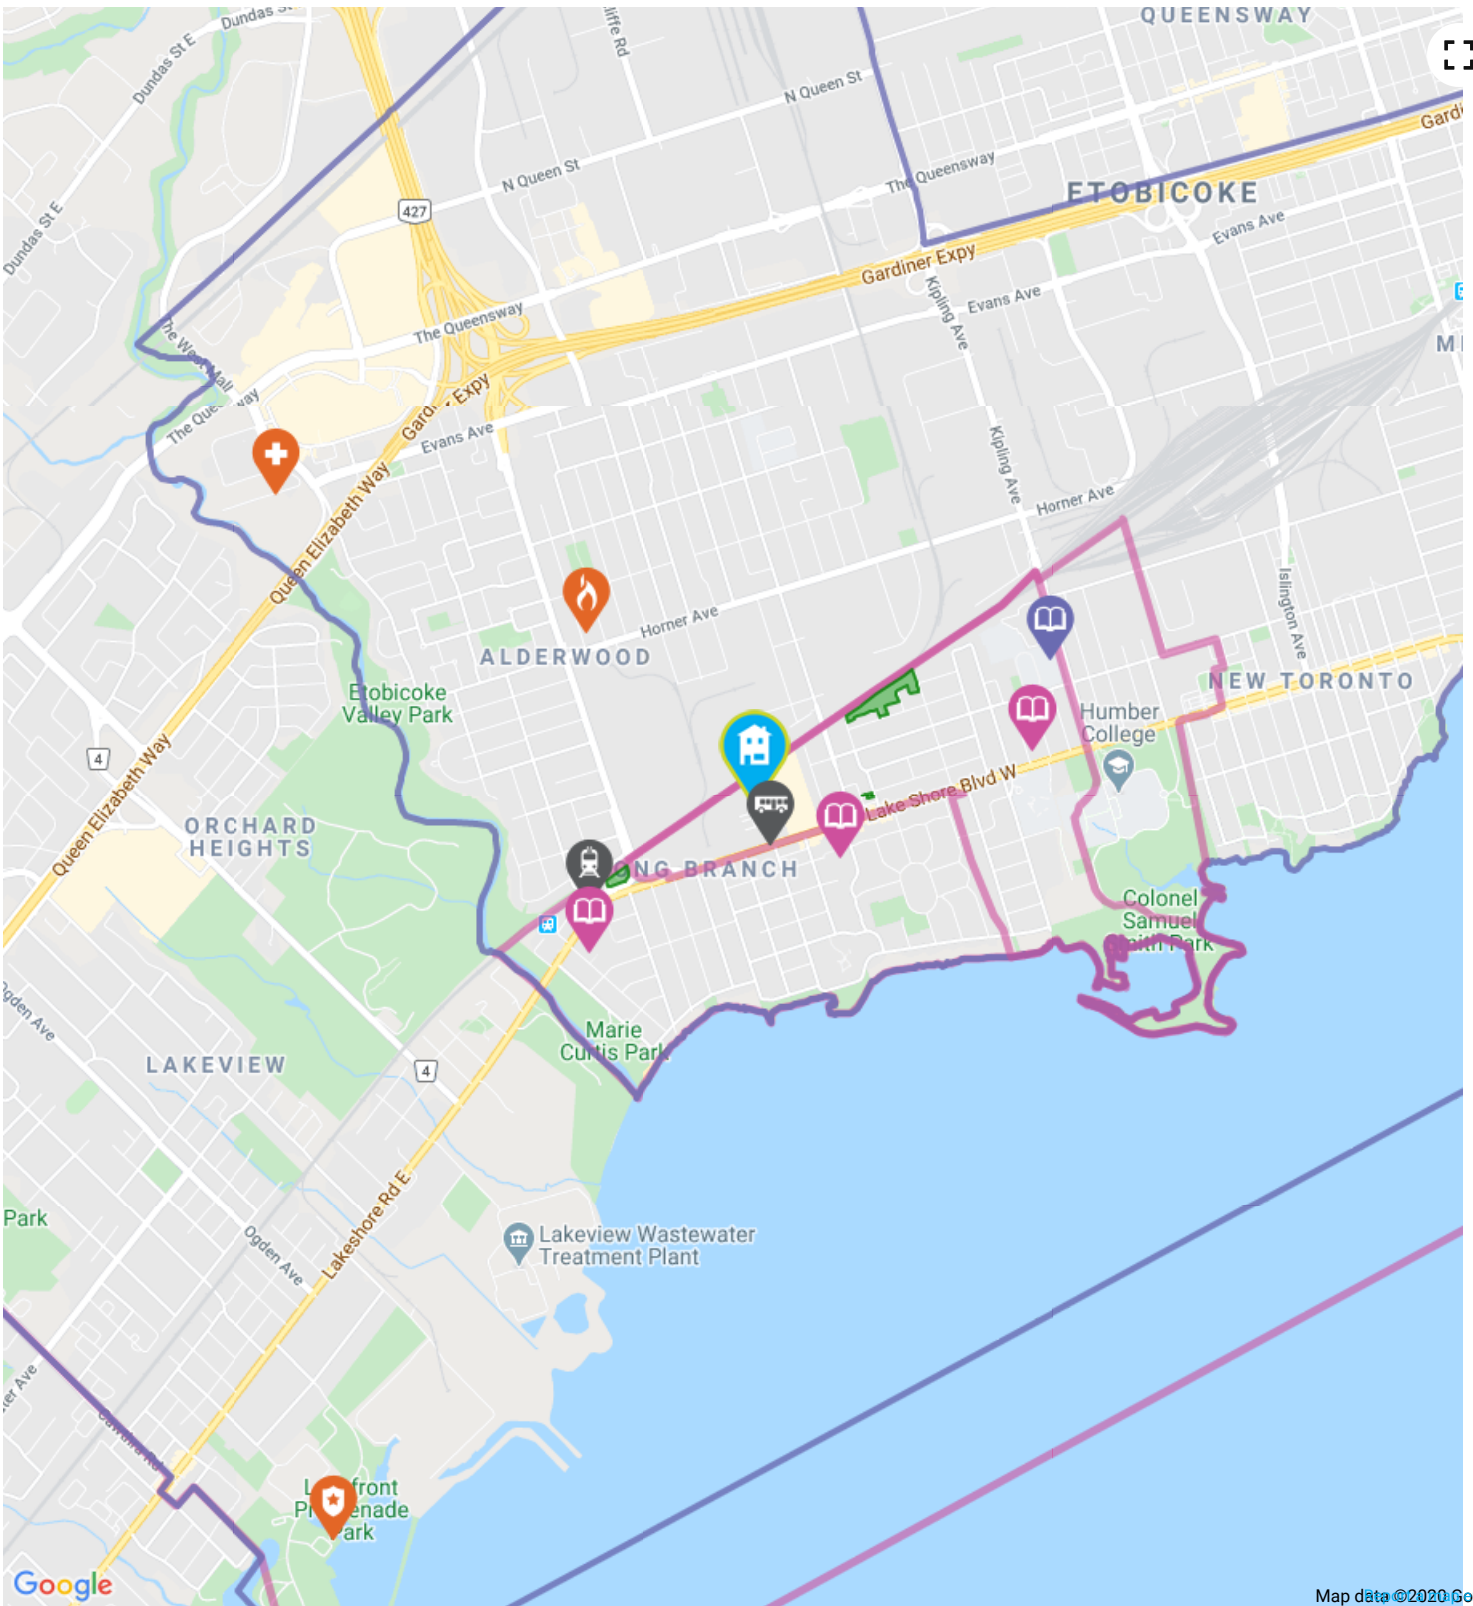

- Elementary Schools
- Middle Schools
- High Schools
- Transit
- Safety
- Elementary Attendance Zone
- Middle Attendance Zone
- High Attendance Zone
- Parks
- Convenience

HoodQ