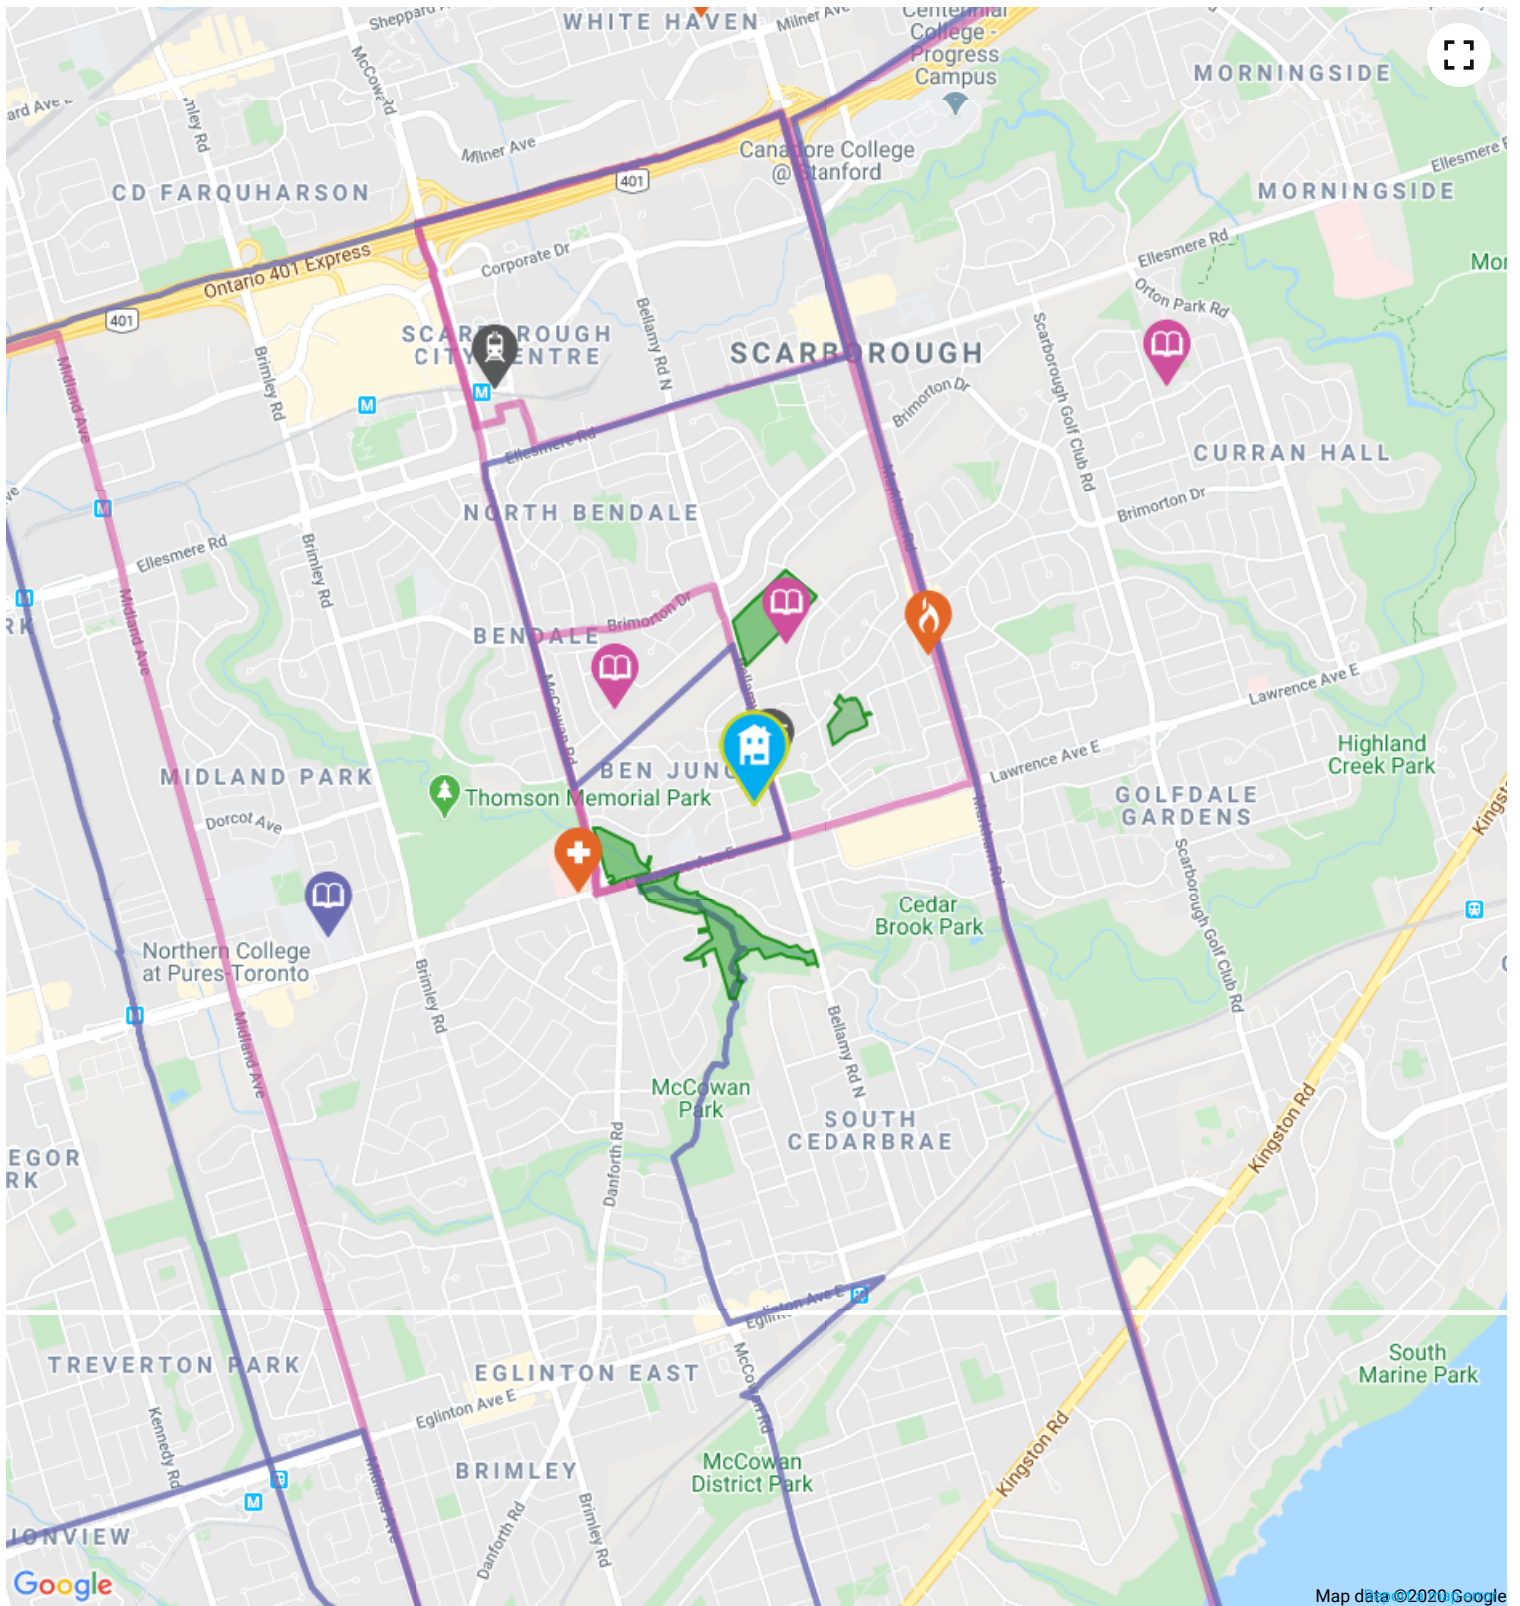

- Elementary Schools
- Middle Schools
- High Schools
- Transit
- Safety
- Elementary Attendance Zone
- Middle Attendance Zone
- High Attendance Zone
- Parks
- Convenience