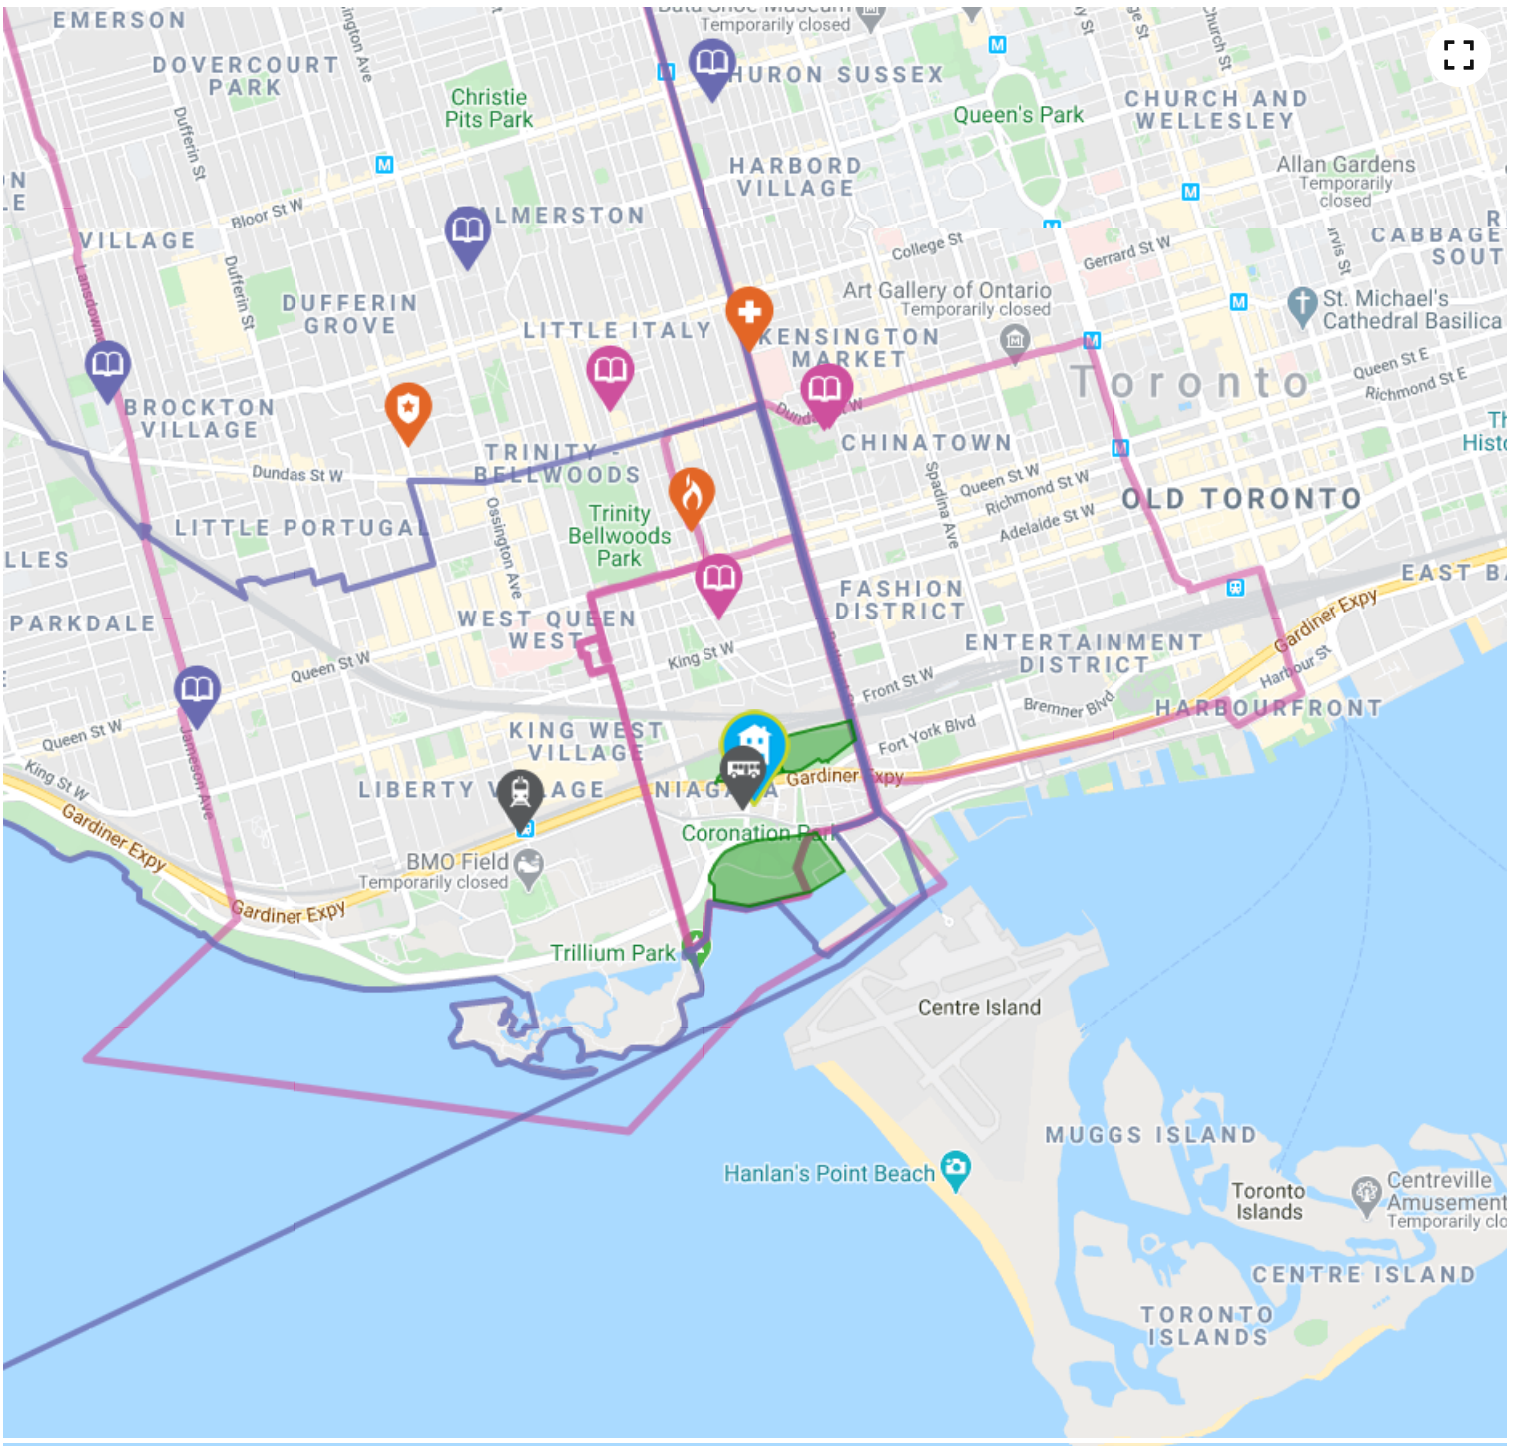

Google

Map data ©2020 Google

- Elementary Schools
- Middle Schools
- High Schools
- Transit
- Safety
- Elementary Attendance Zone
- Middle Attendance Zone
- High Attendance Zone
- Parks
- Convenience

HoodQ