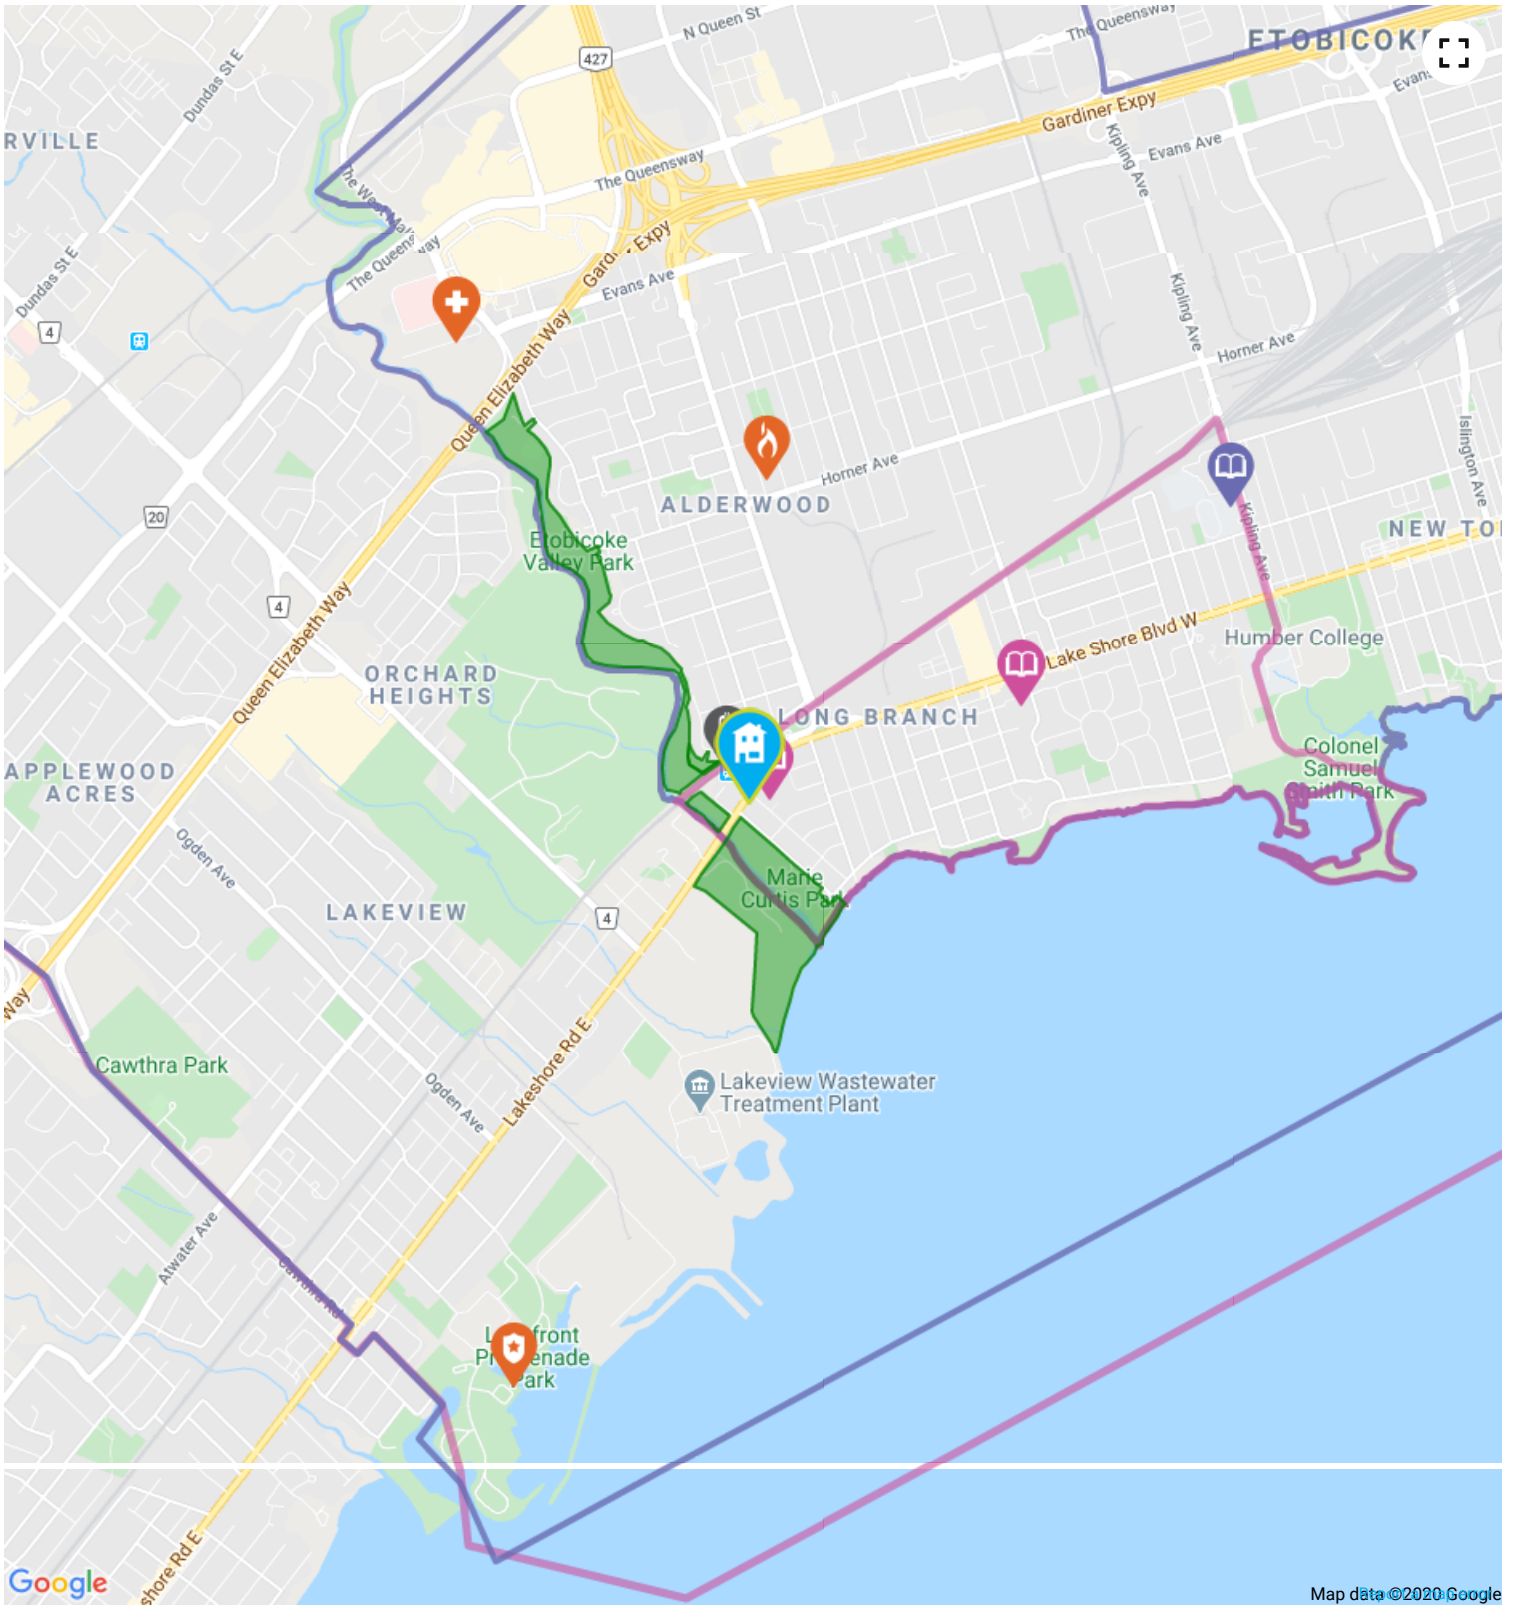

- Elementary Schools
- Middle Schools
- High Schools
- Transit
- Safety
- Elementary Attendance Zone
- Middle Attendance Zone
- High Attendance Zone
- Parks
- Convenience

HoodQ