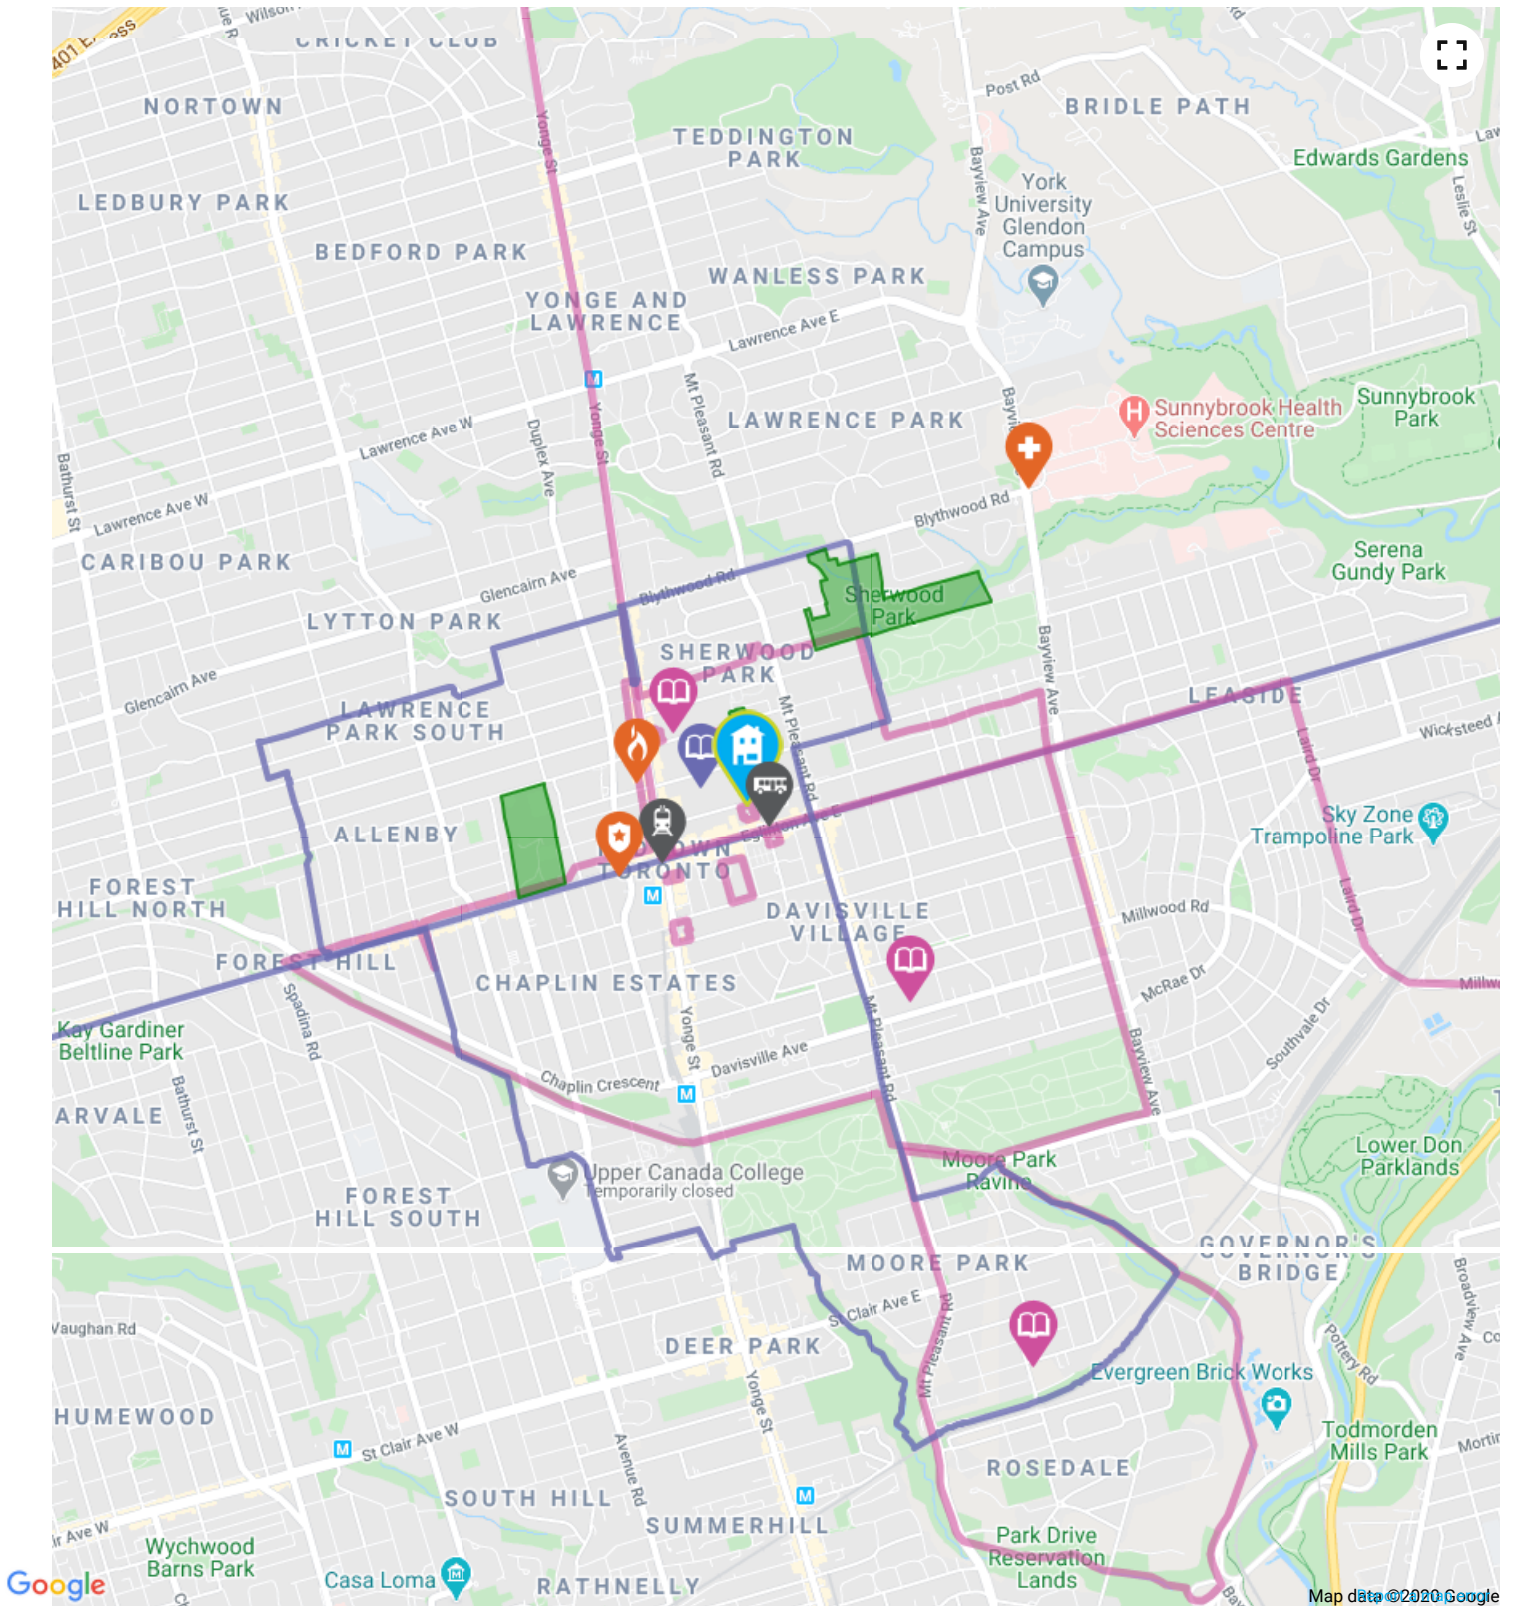

Elementary Schools	Middle Schools	High Schools	Transit	Safety
Elementary Attendance Zone	Middle Attendance Zone	High Attendance Zone	Parks	Convenience