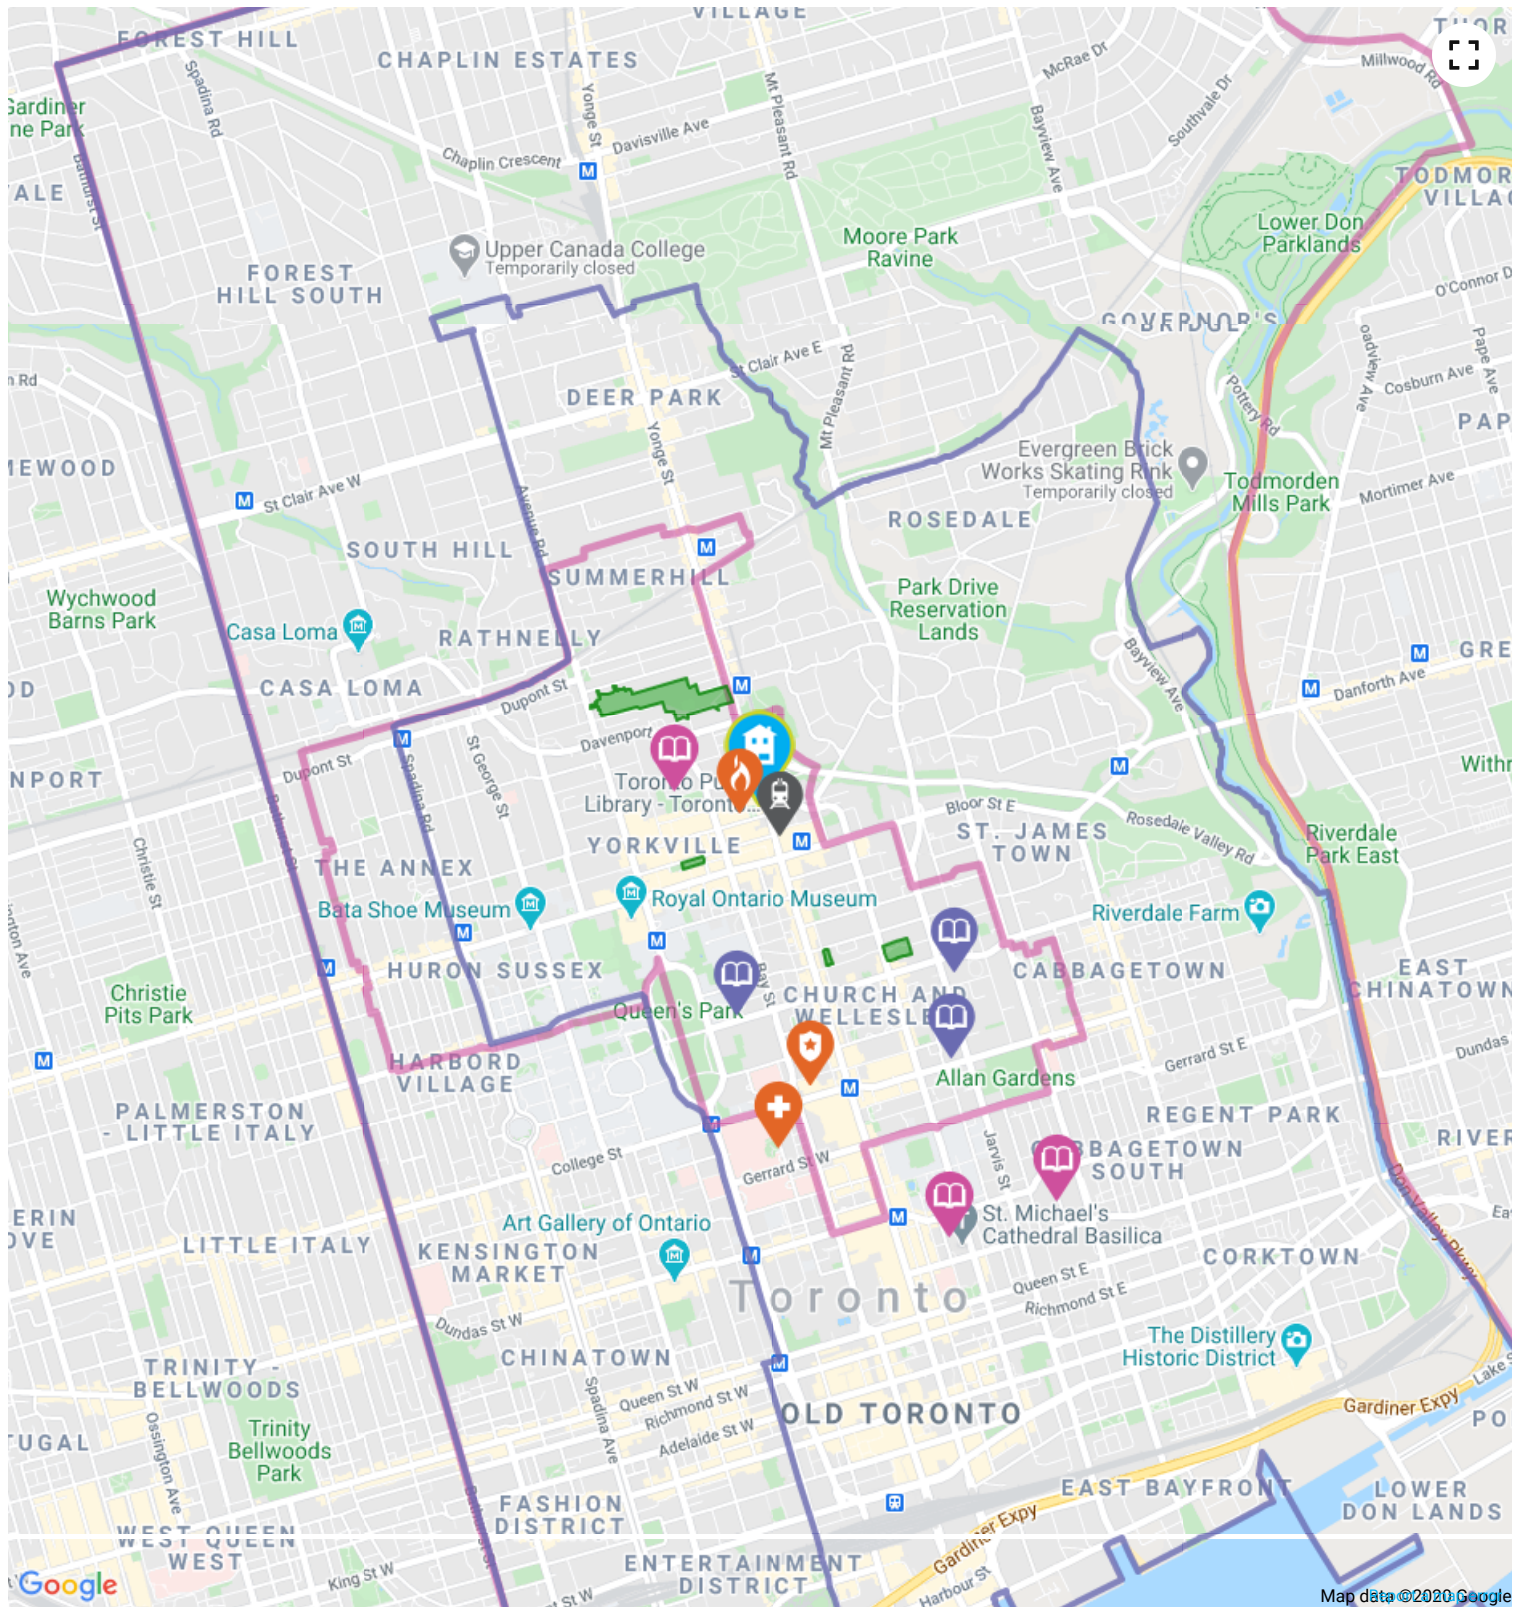

- Elementary Schools
- Middle Schools
- High Schools
- Transit
- Safety
- Elementary Attendance Zone
- Middle Attendance Zone
- High Attendance Zone
- Parks
- Convenience