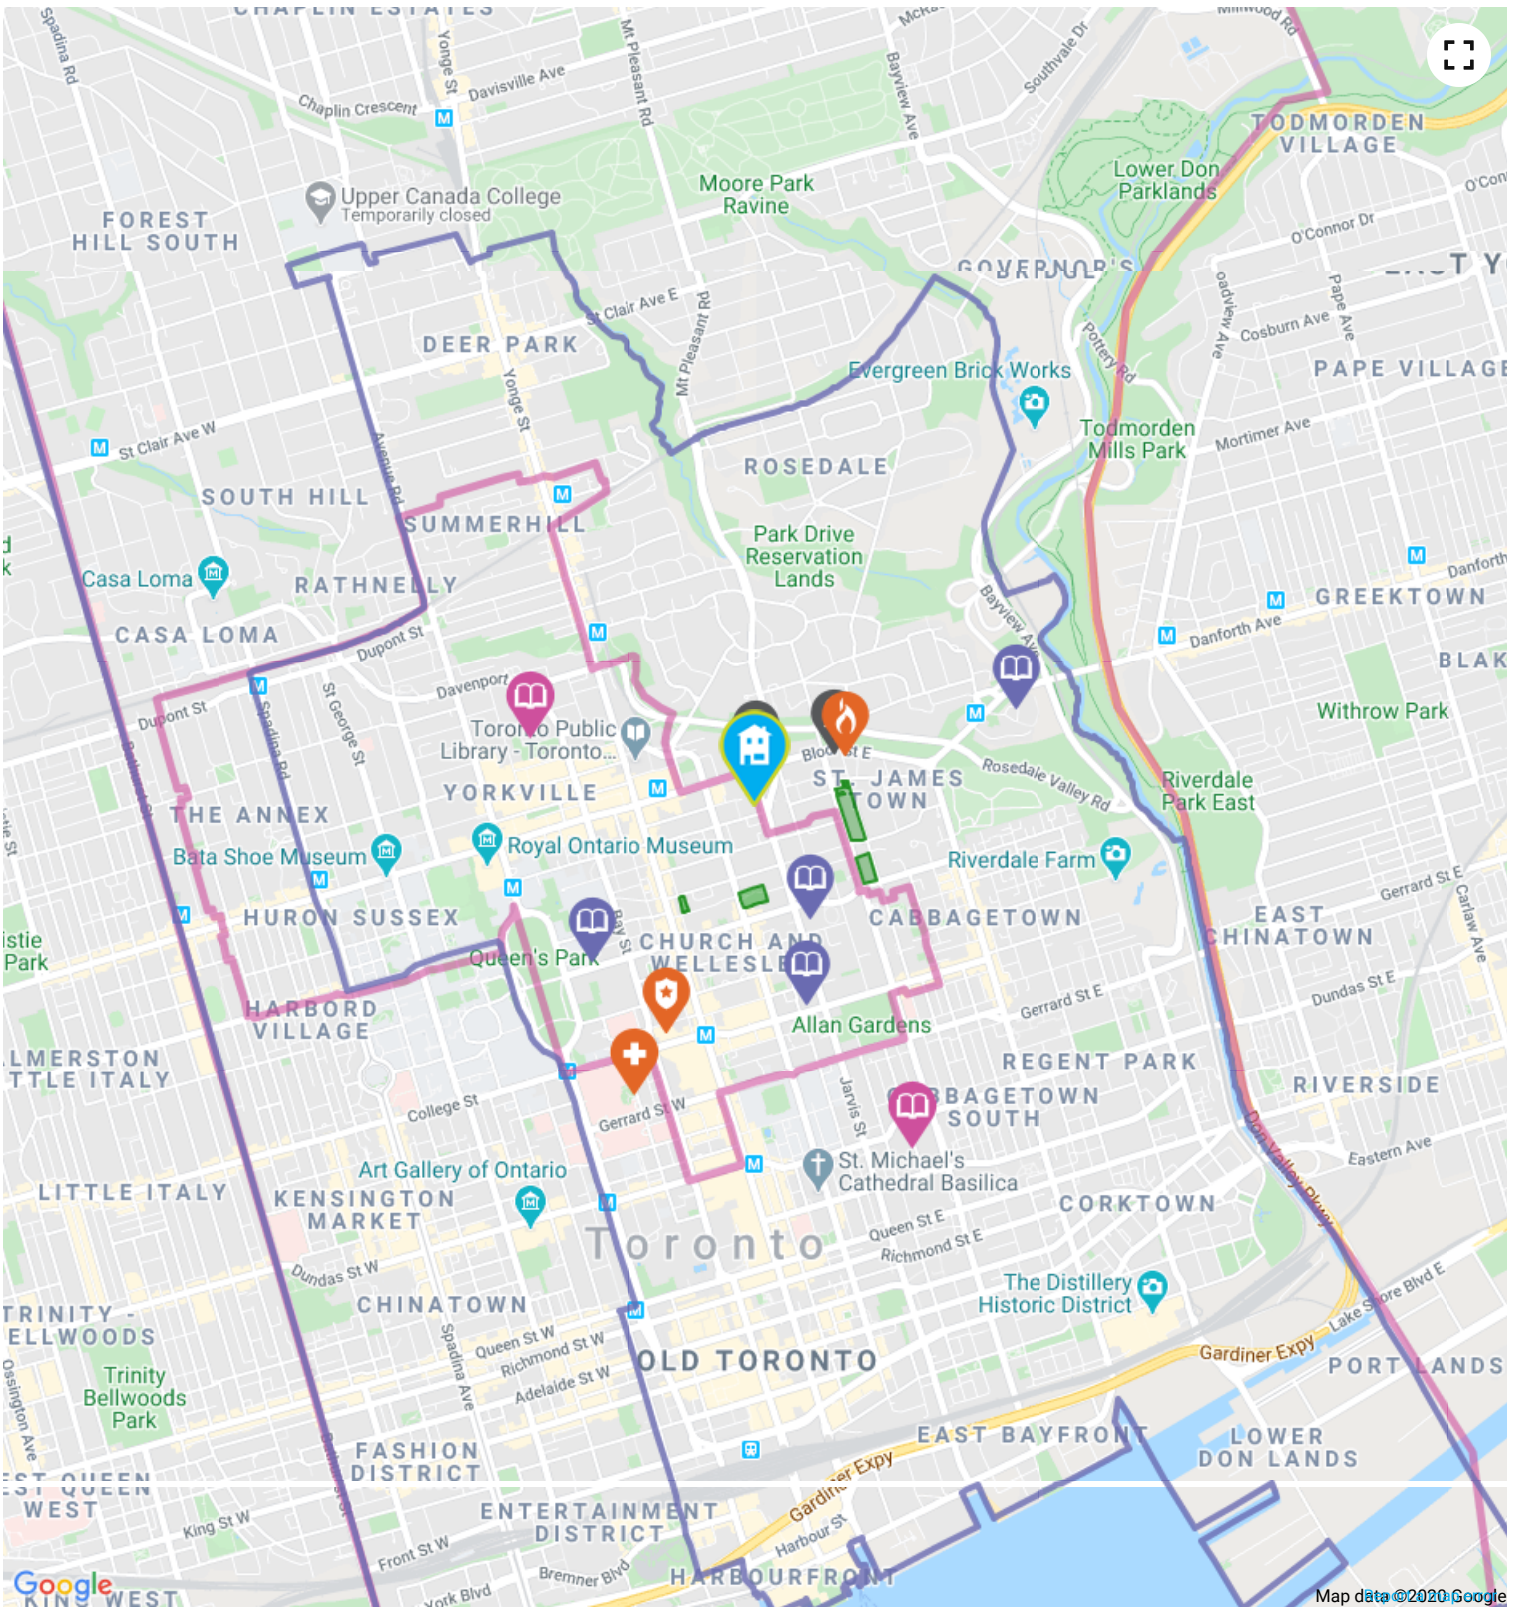

- Elementary Schools
- Middle Schools
- High Schools
- Transit
- Safety
- Elementary Attendance Zone
- Middle Attendance Zone
- High Attendance Zone
- Parks
- Convenience