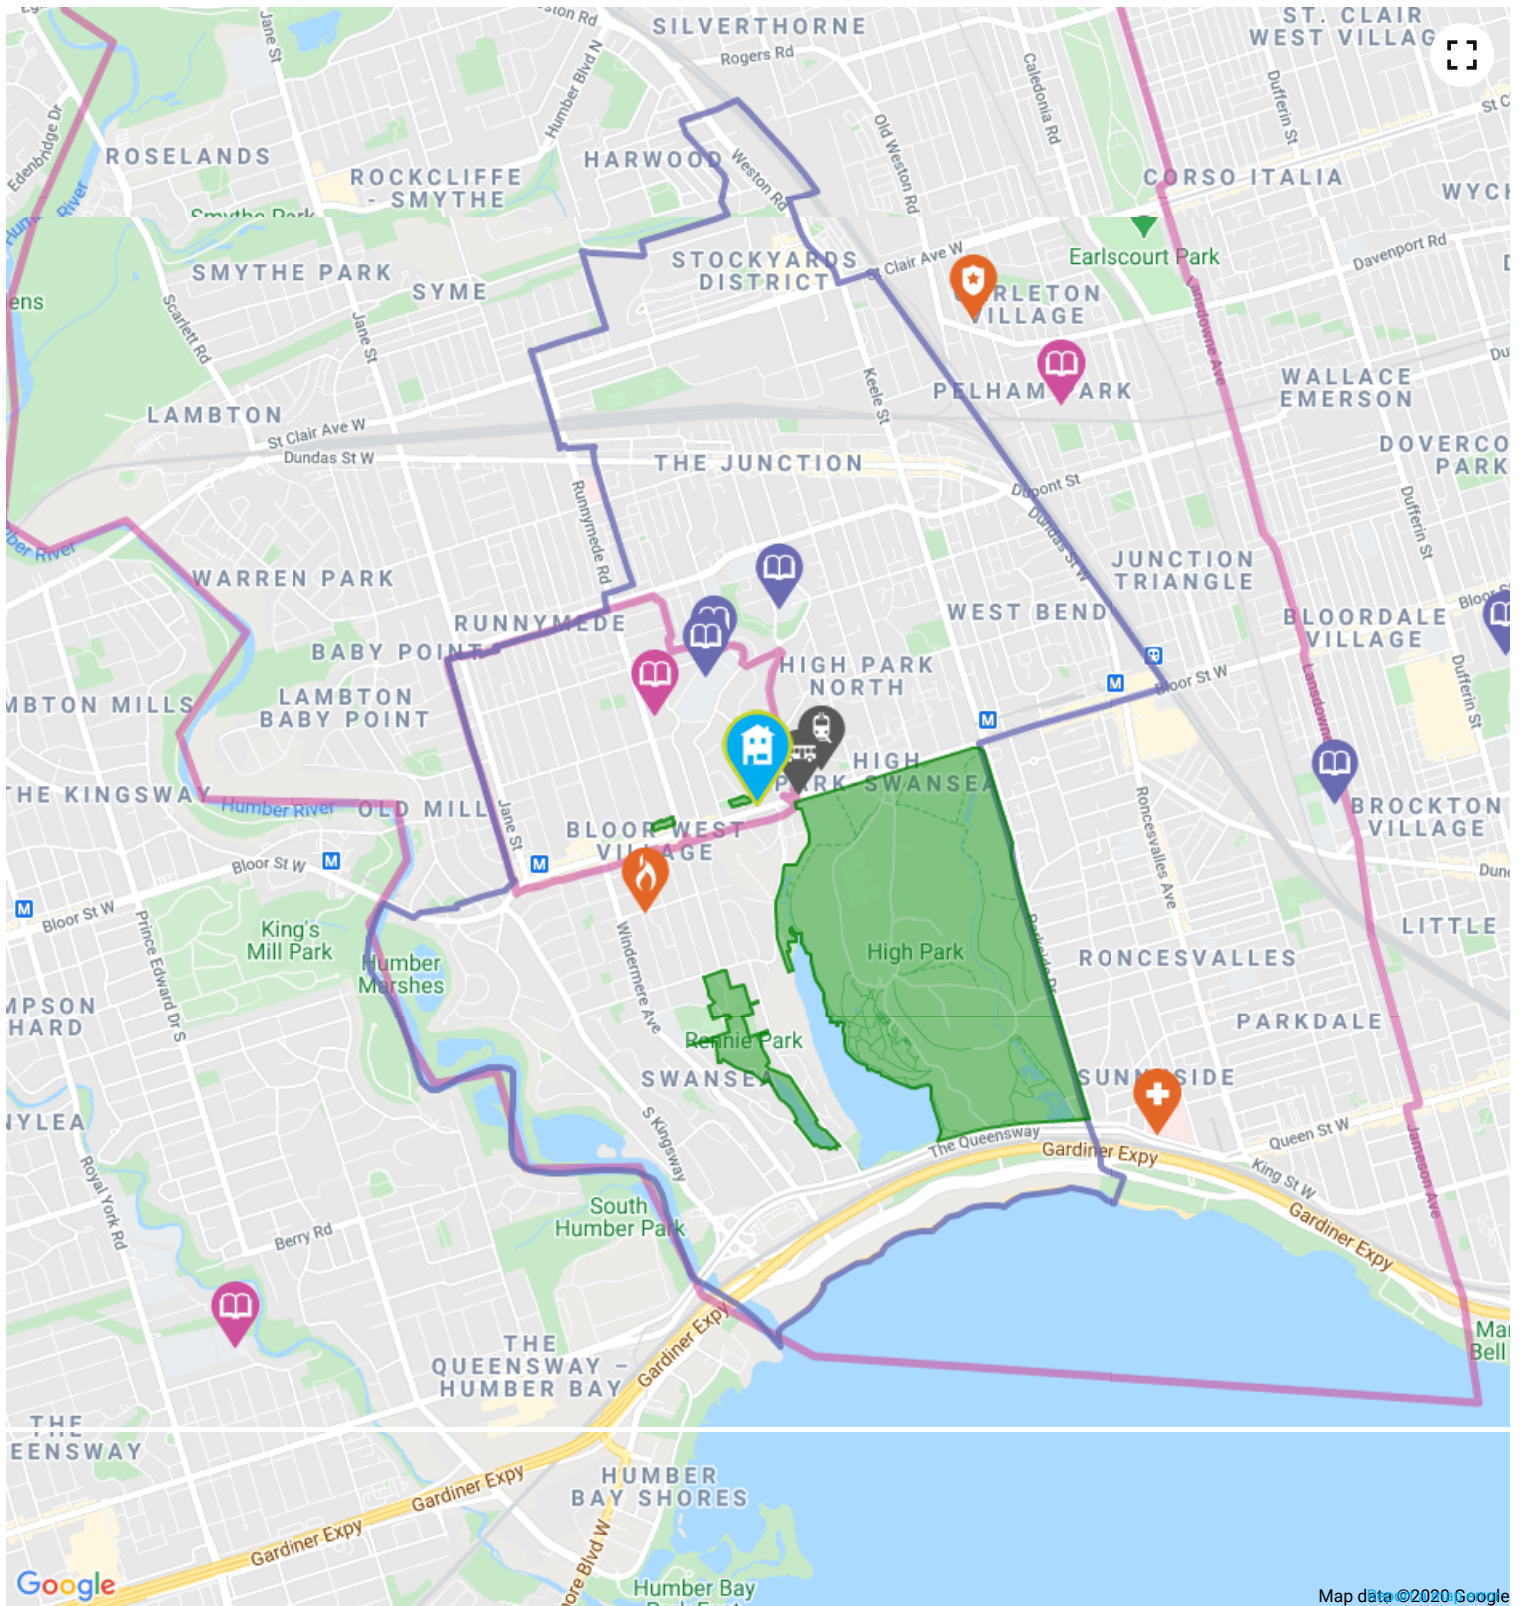

Elementary Schools	Middle Schools	High Schools	Transit	Safety
Elementary Attendance Zone	Middle Attendance Zone	High Attendance Zone	Parks	Convenience