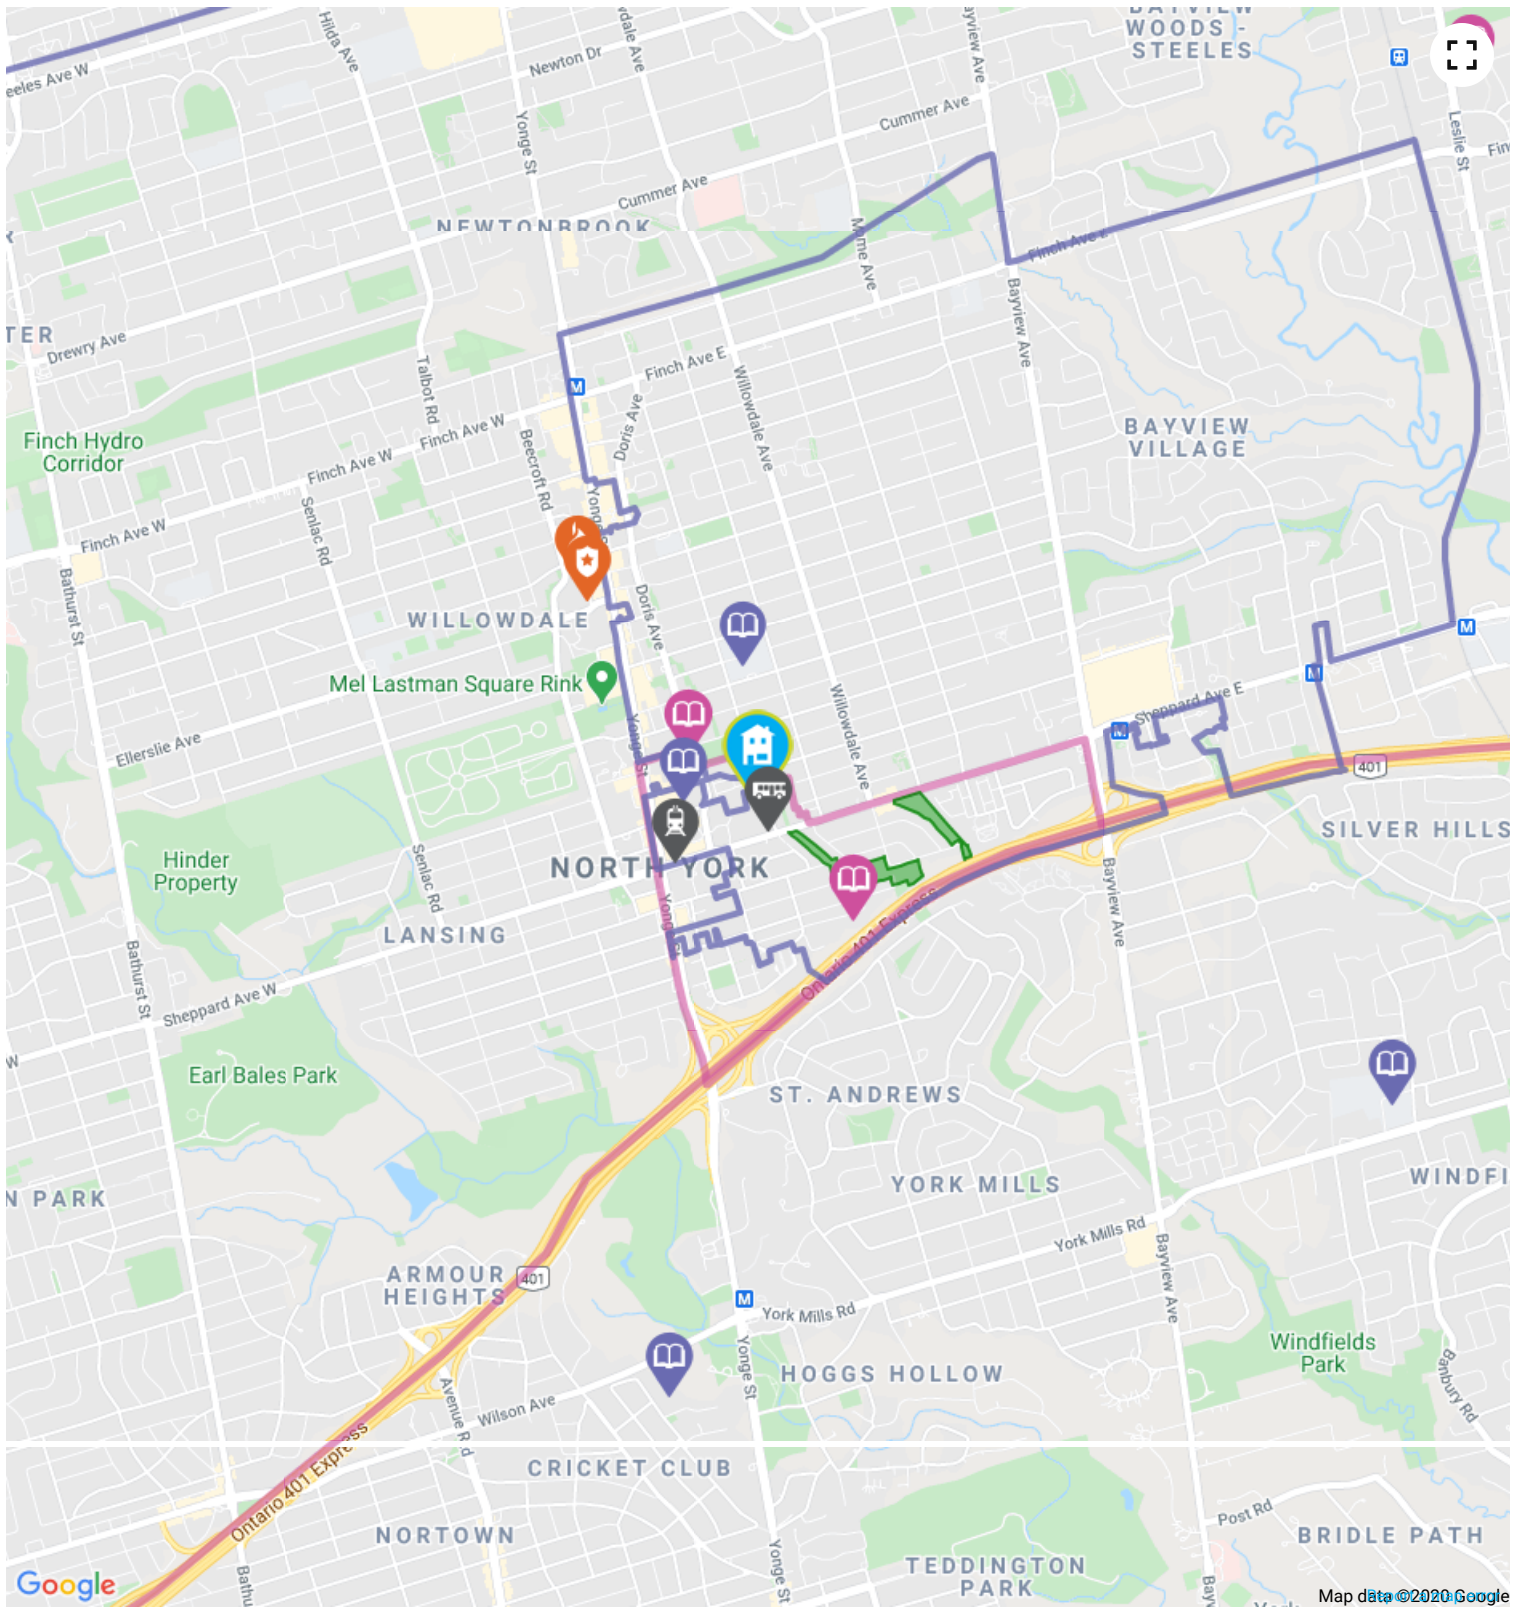

- Elementary Schools
- Middle Schools
- High Schools
- Transit
- Safety
- Elementary Attendance Zone
- Middle Attendance Zone
- High Attendance Zone
- Parks
- Convenience