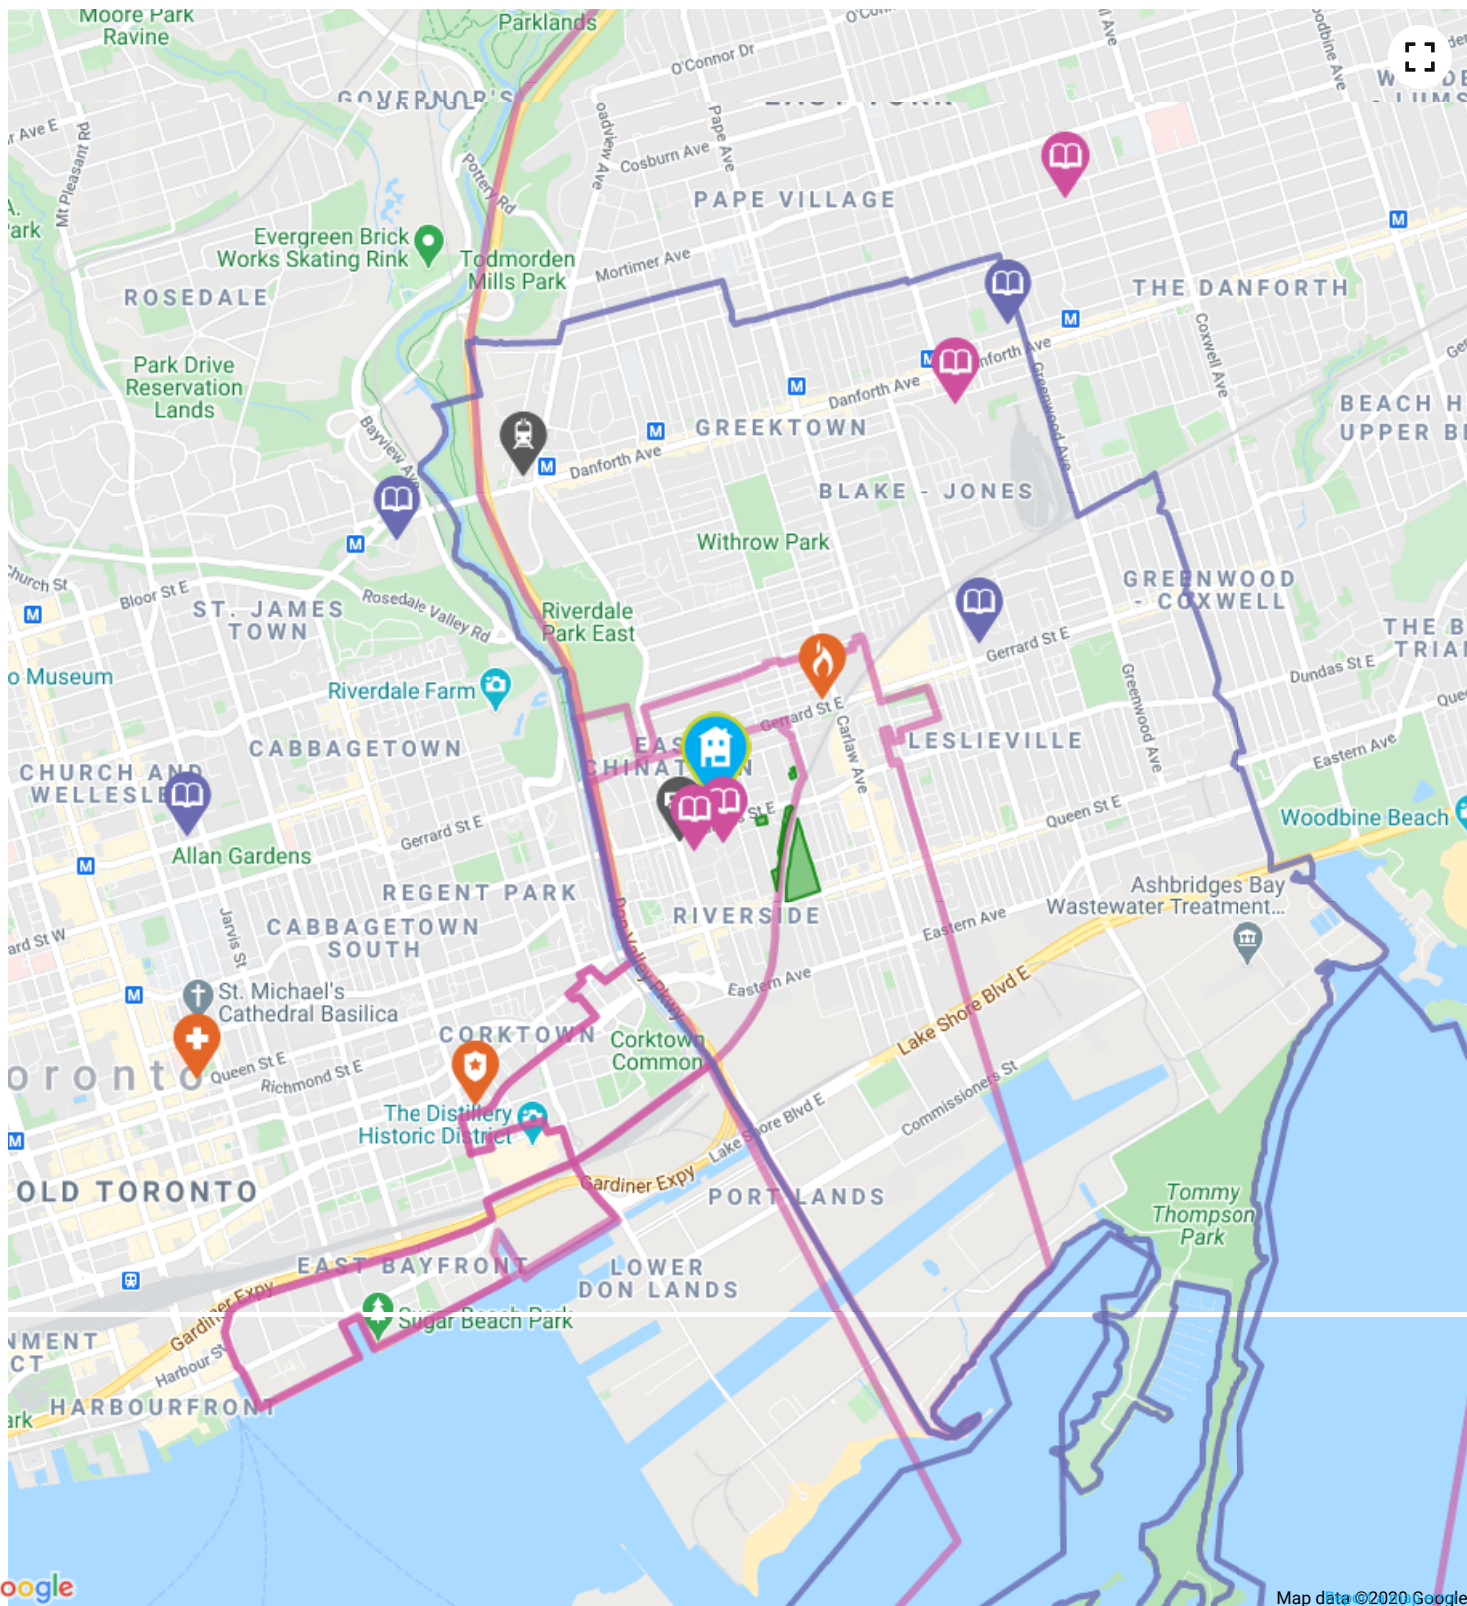

Google

Map data ©2020 Google

- Elementary Schools
- Middle Schools
- High Schools
- Transit
- Safety
- Elementary Attendance Zone
- Middle Attendance Zone
- High Attendance Zone
- Parks
- Convenience

HoodQ