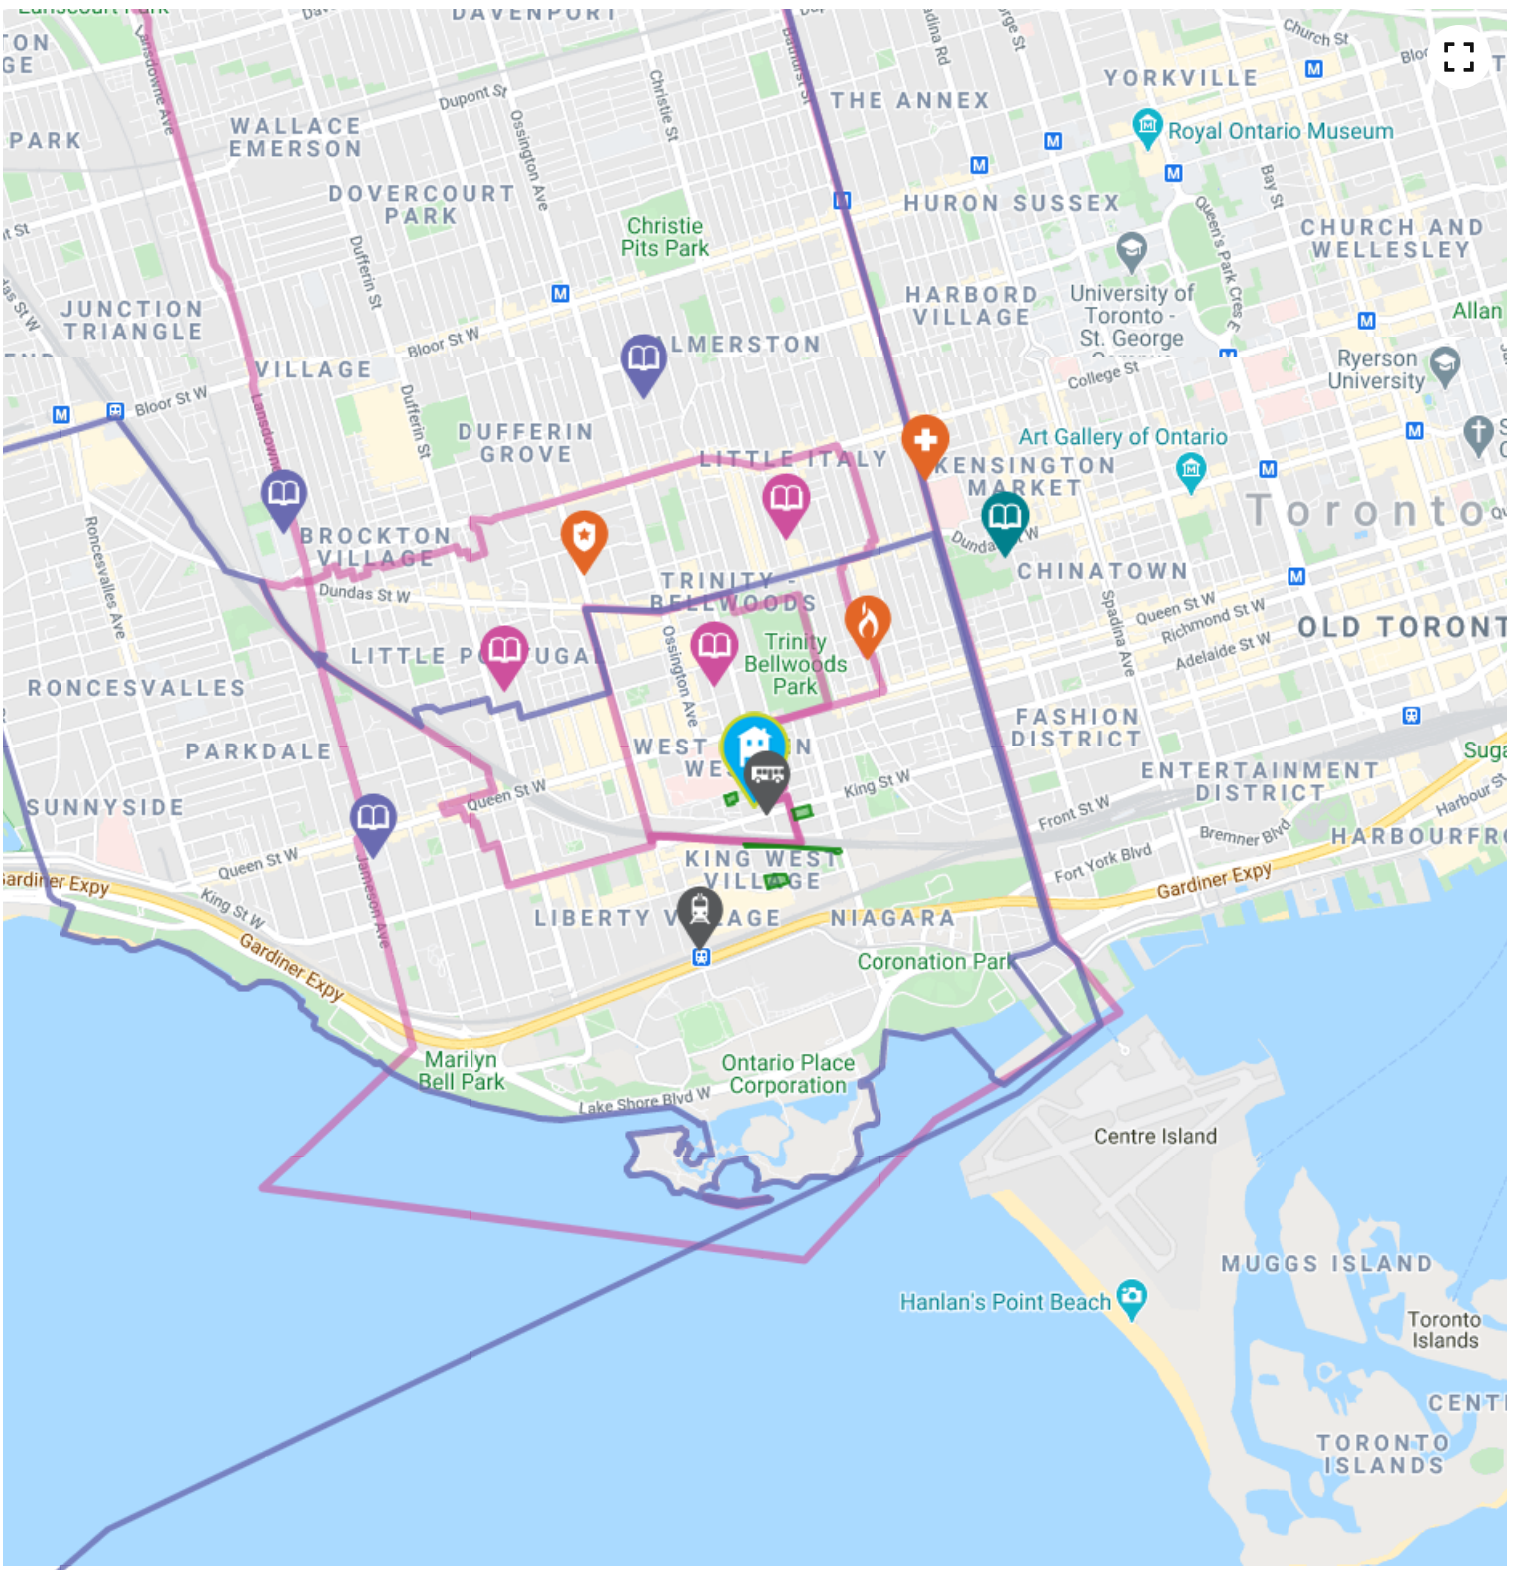

Google

Map data ©2020 Google

- Elementary Schools
- Middle Schools
- High Schools
- Transit
- Safety
- Elementary Attendance Zone
- Middle Attendance Zone
- High Attendance Zone
- Parks
- Convenience

HoodQ