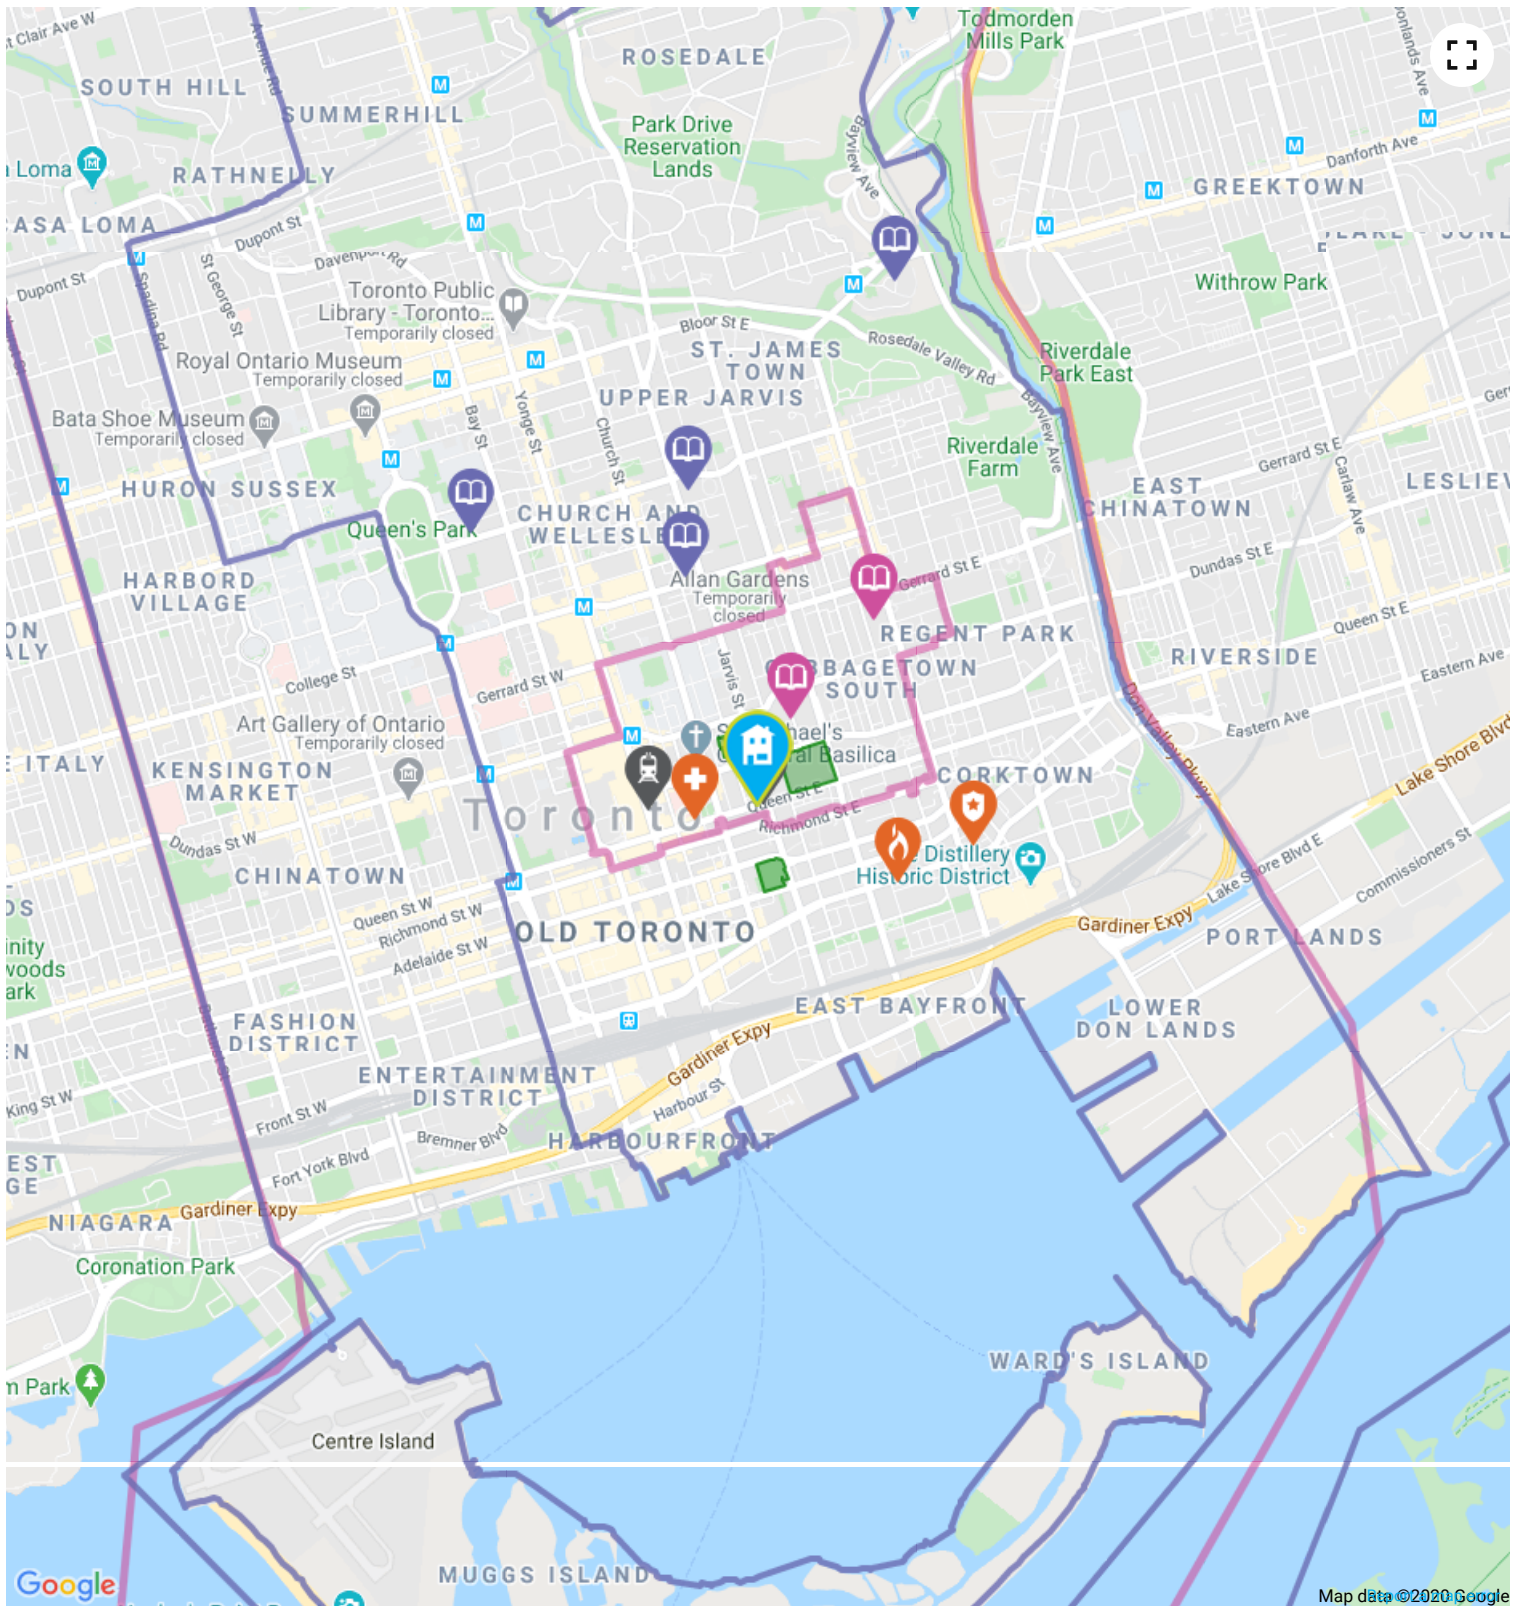

- Elementary Schools
- Middle Schools
- High Schools
- Transit
- Safety
- Elementary Attendance Zone
- Middle Attendance Zone
- High Attendance Zone
- Parks
- Convenience

HoodQ