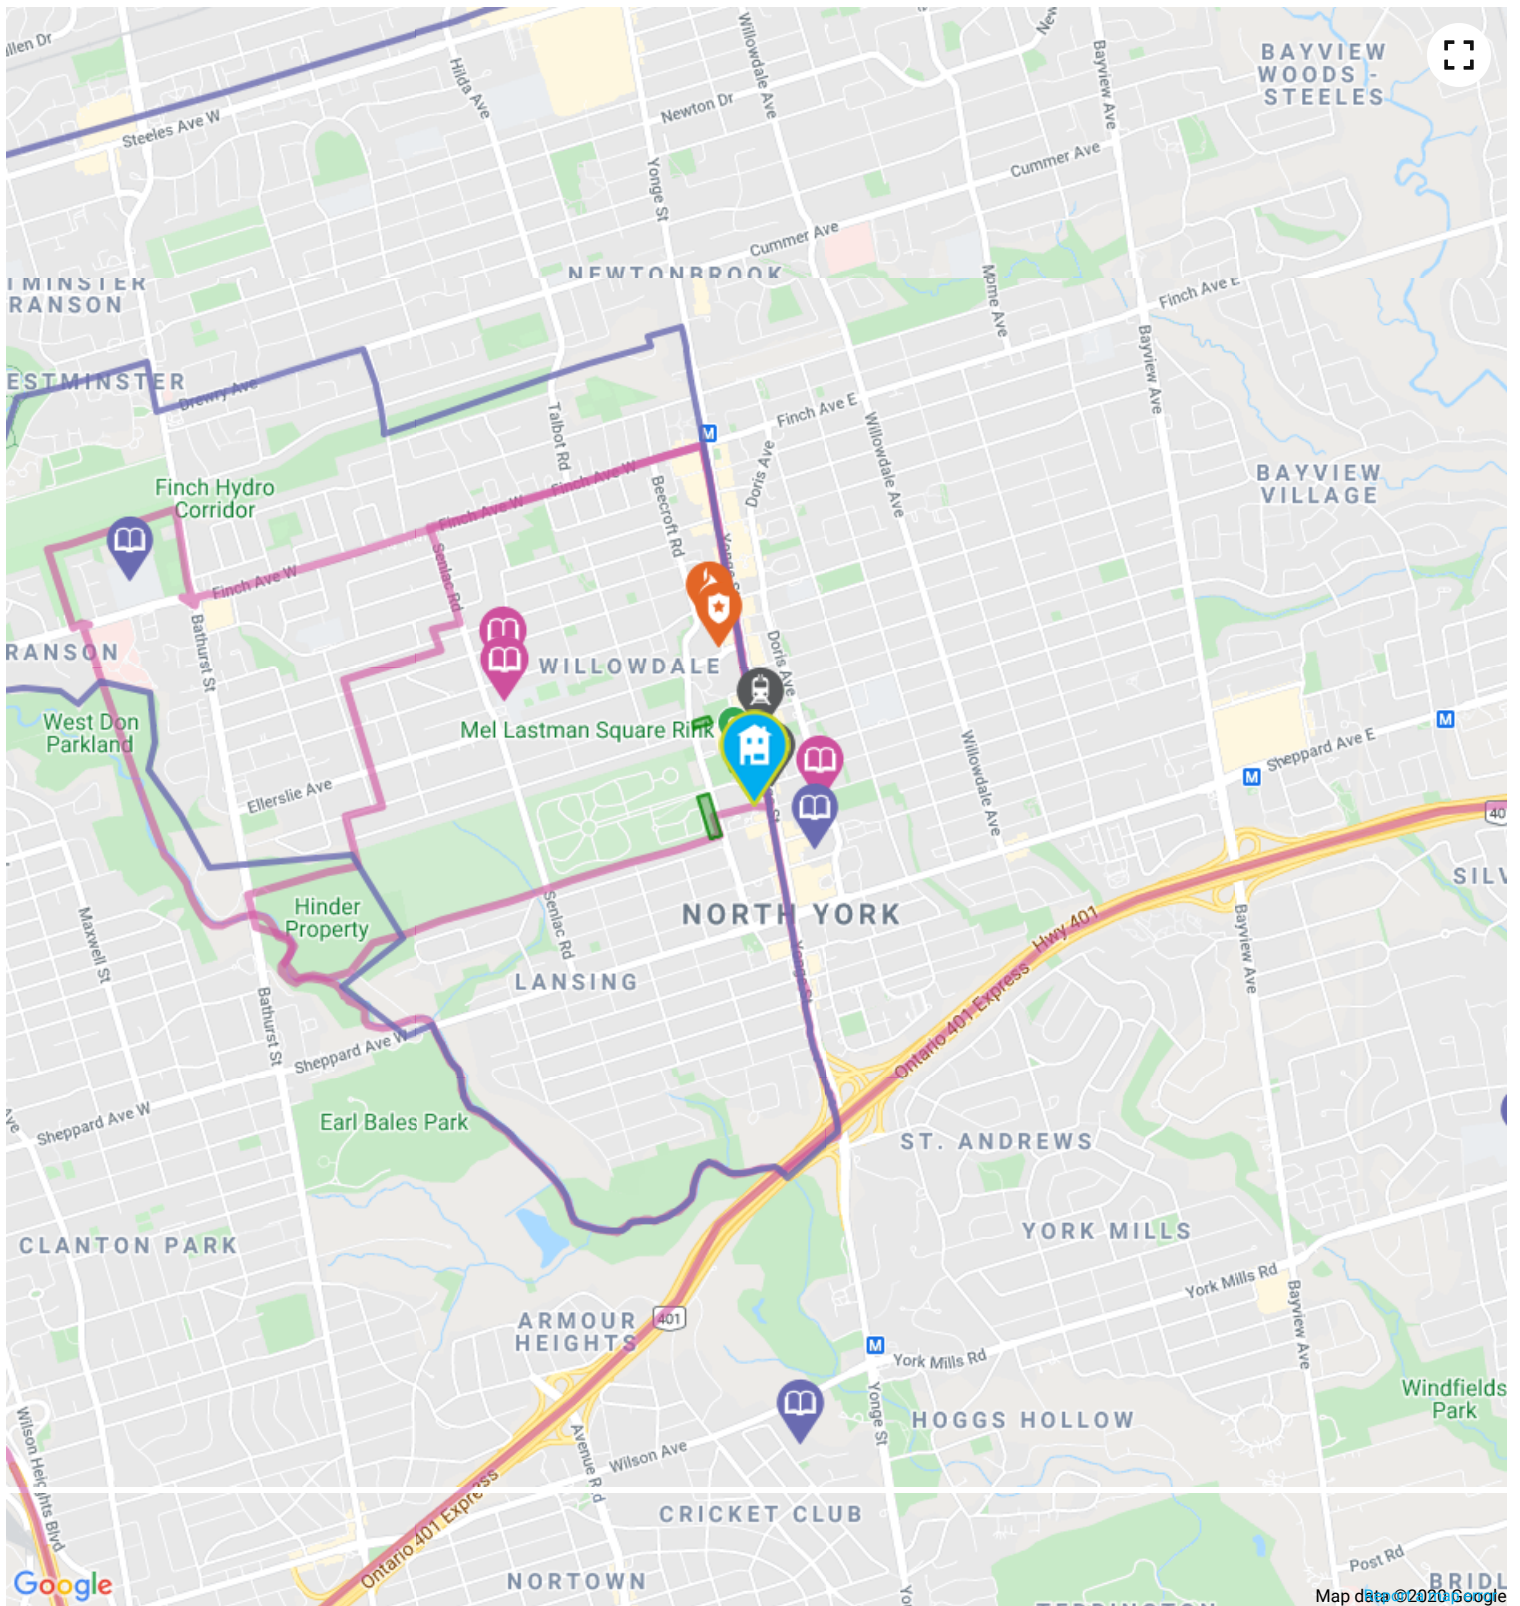

- Elementary Schools
- Middle Schools
- High Schools
- Transit
- Safety
- Elementary Attendance Zone
- Middle Attendance Zone
- High Attendance Zone
- Parks
- Convenience