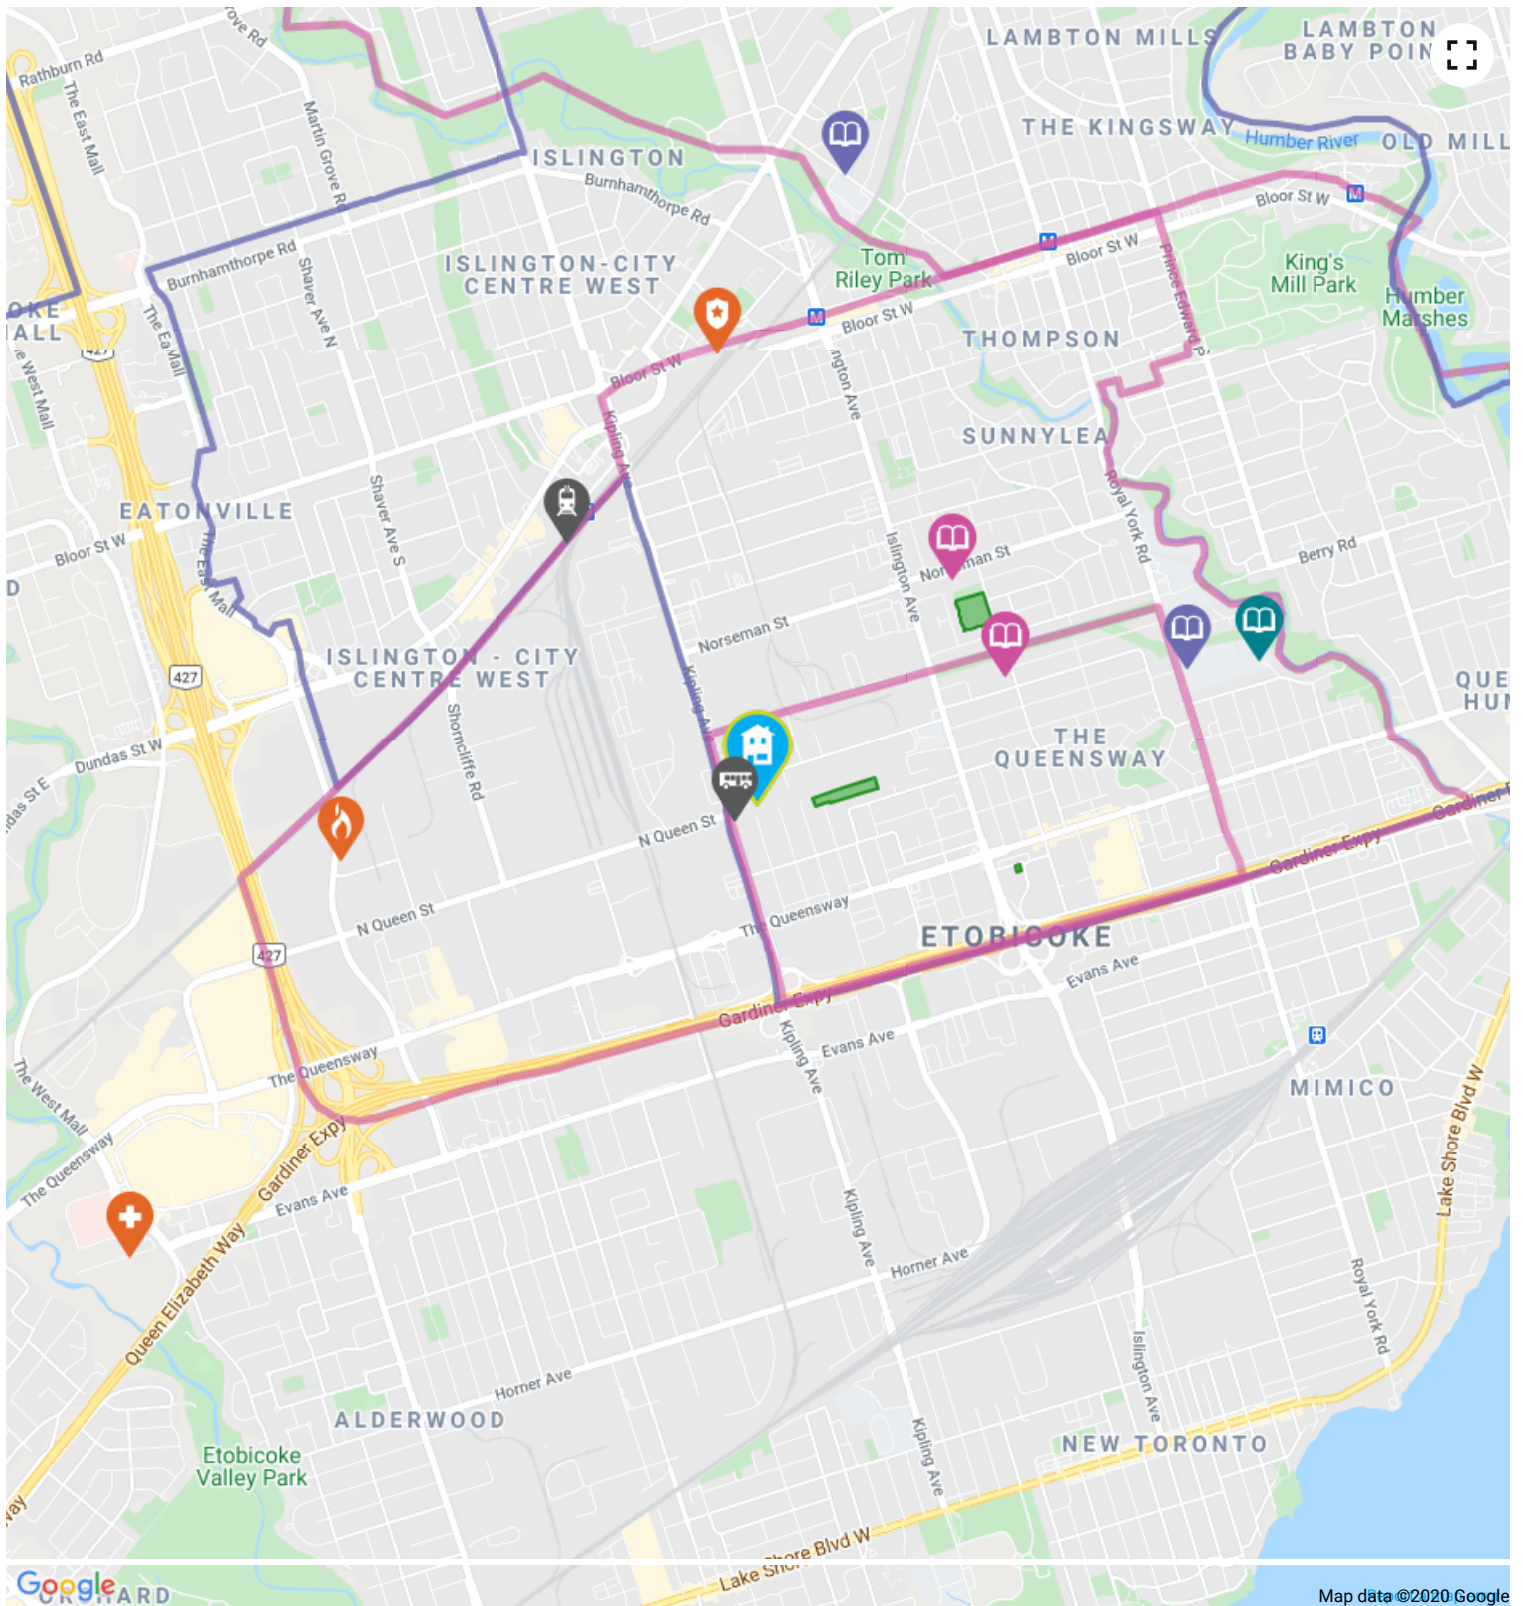

Elementary Schools	Middle Schools	High Schools	Transit	Safety
Elementary Attendance Zone	Middle Attendance Zone	High Attendance Zone	Parks	Convenience