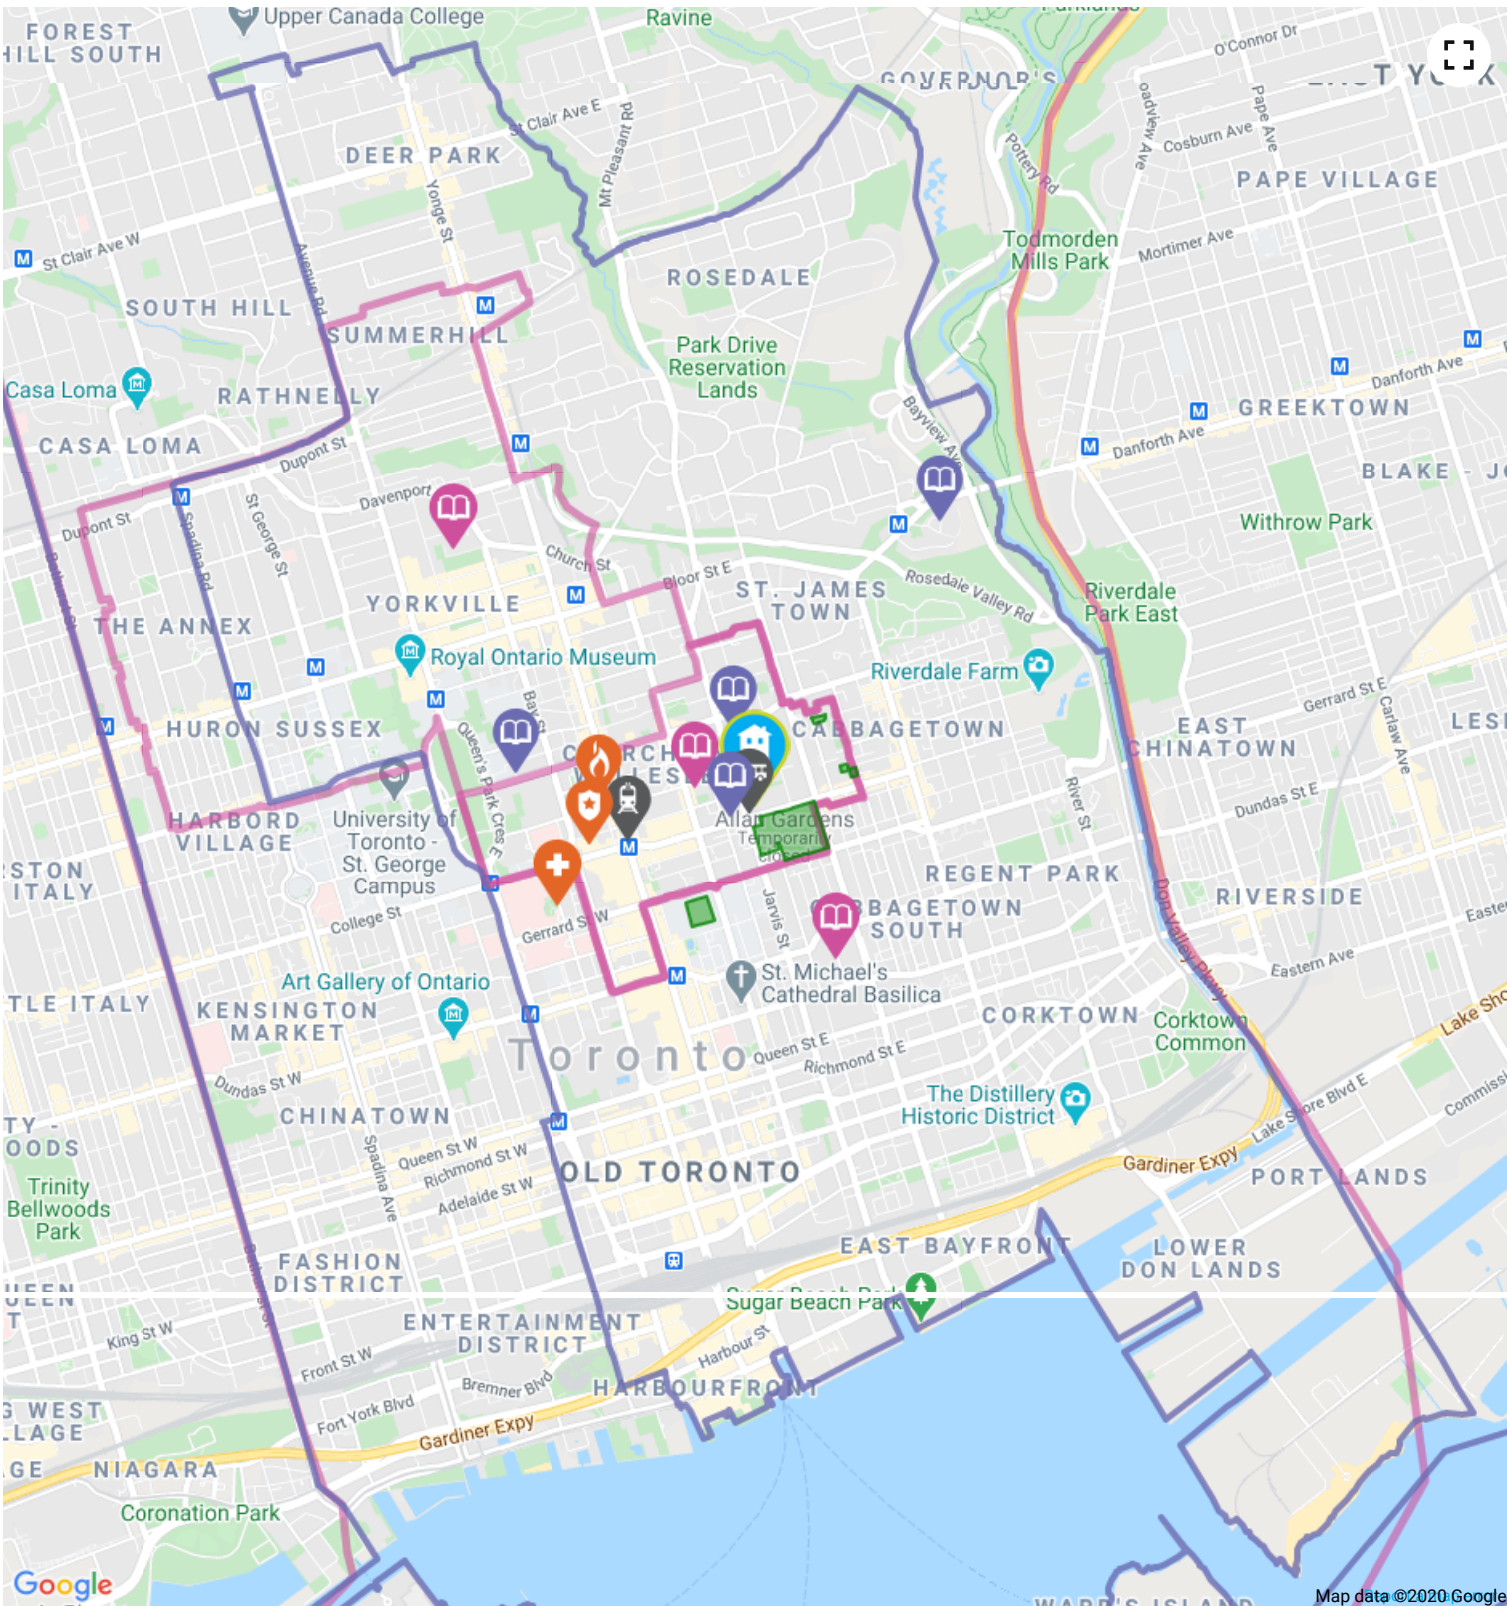

- Elementary Schools
- Middle Schools
- High Schools
- Transit
- Safety
- Elementary Attendance Zone
- Middle Attendance Zone
- High Attendance Zone
- Parks
- Convenience

HoodQ