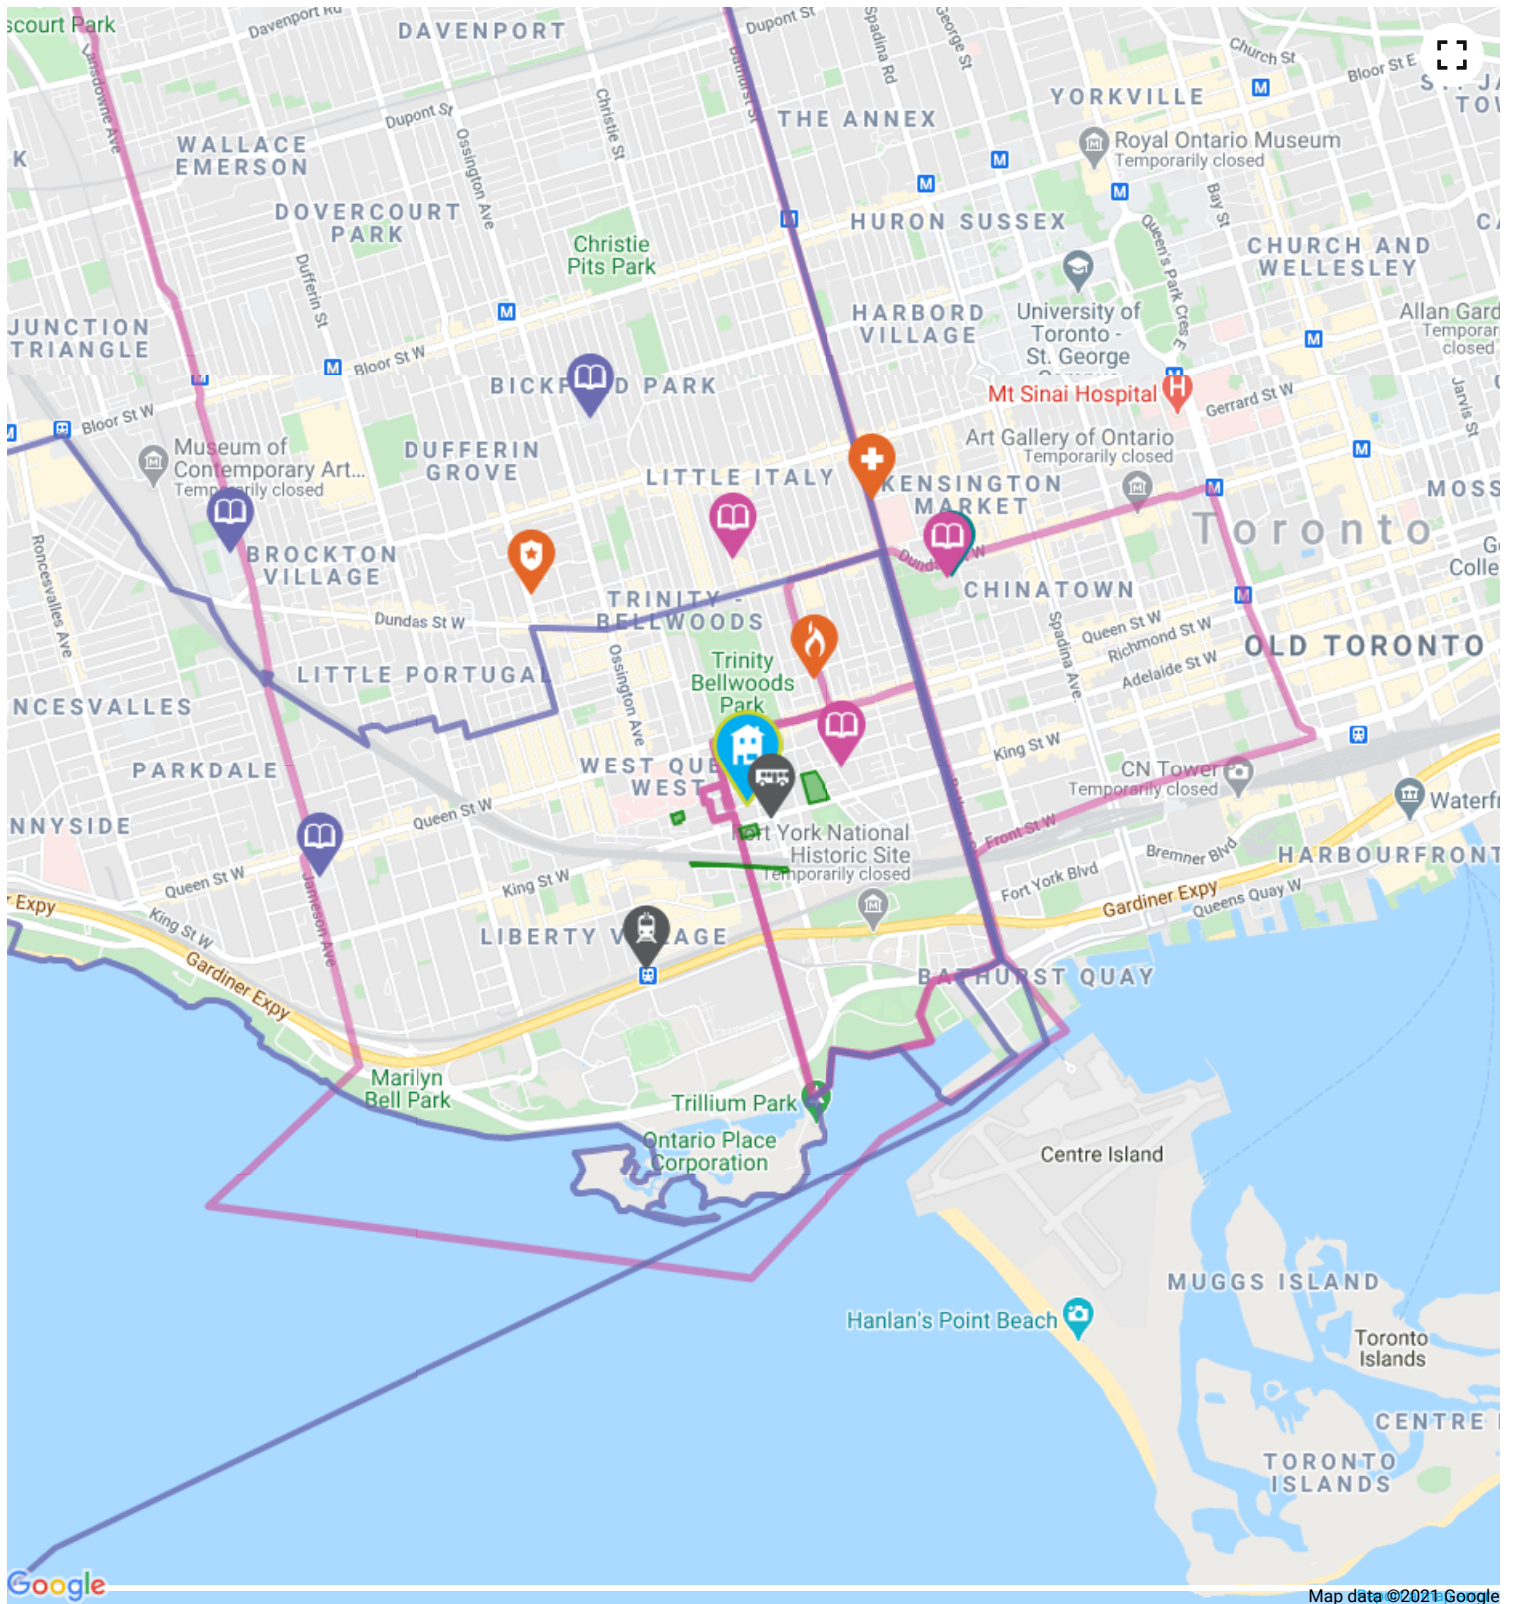

- Elementary Schools
- Middle Schools
- High Schools
- Transit
- Safety
- Elementary Attendance Zone
- Middle Attendance Zone
- High Attendance Zone
- Parks
- Convenience