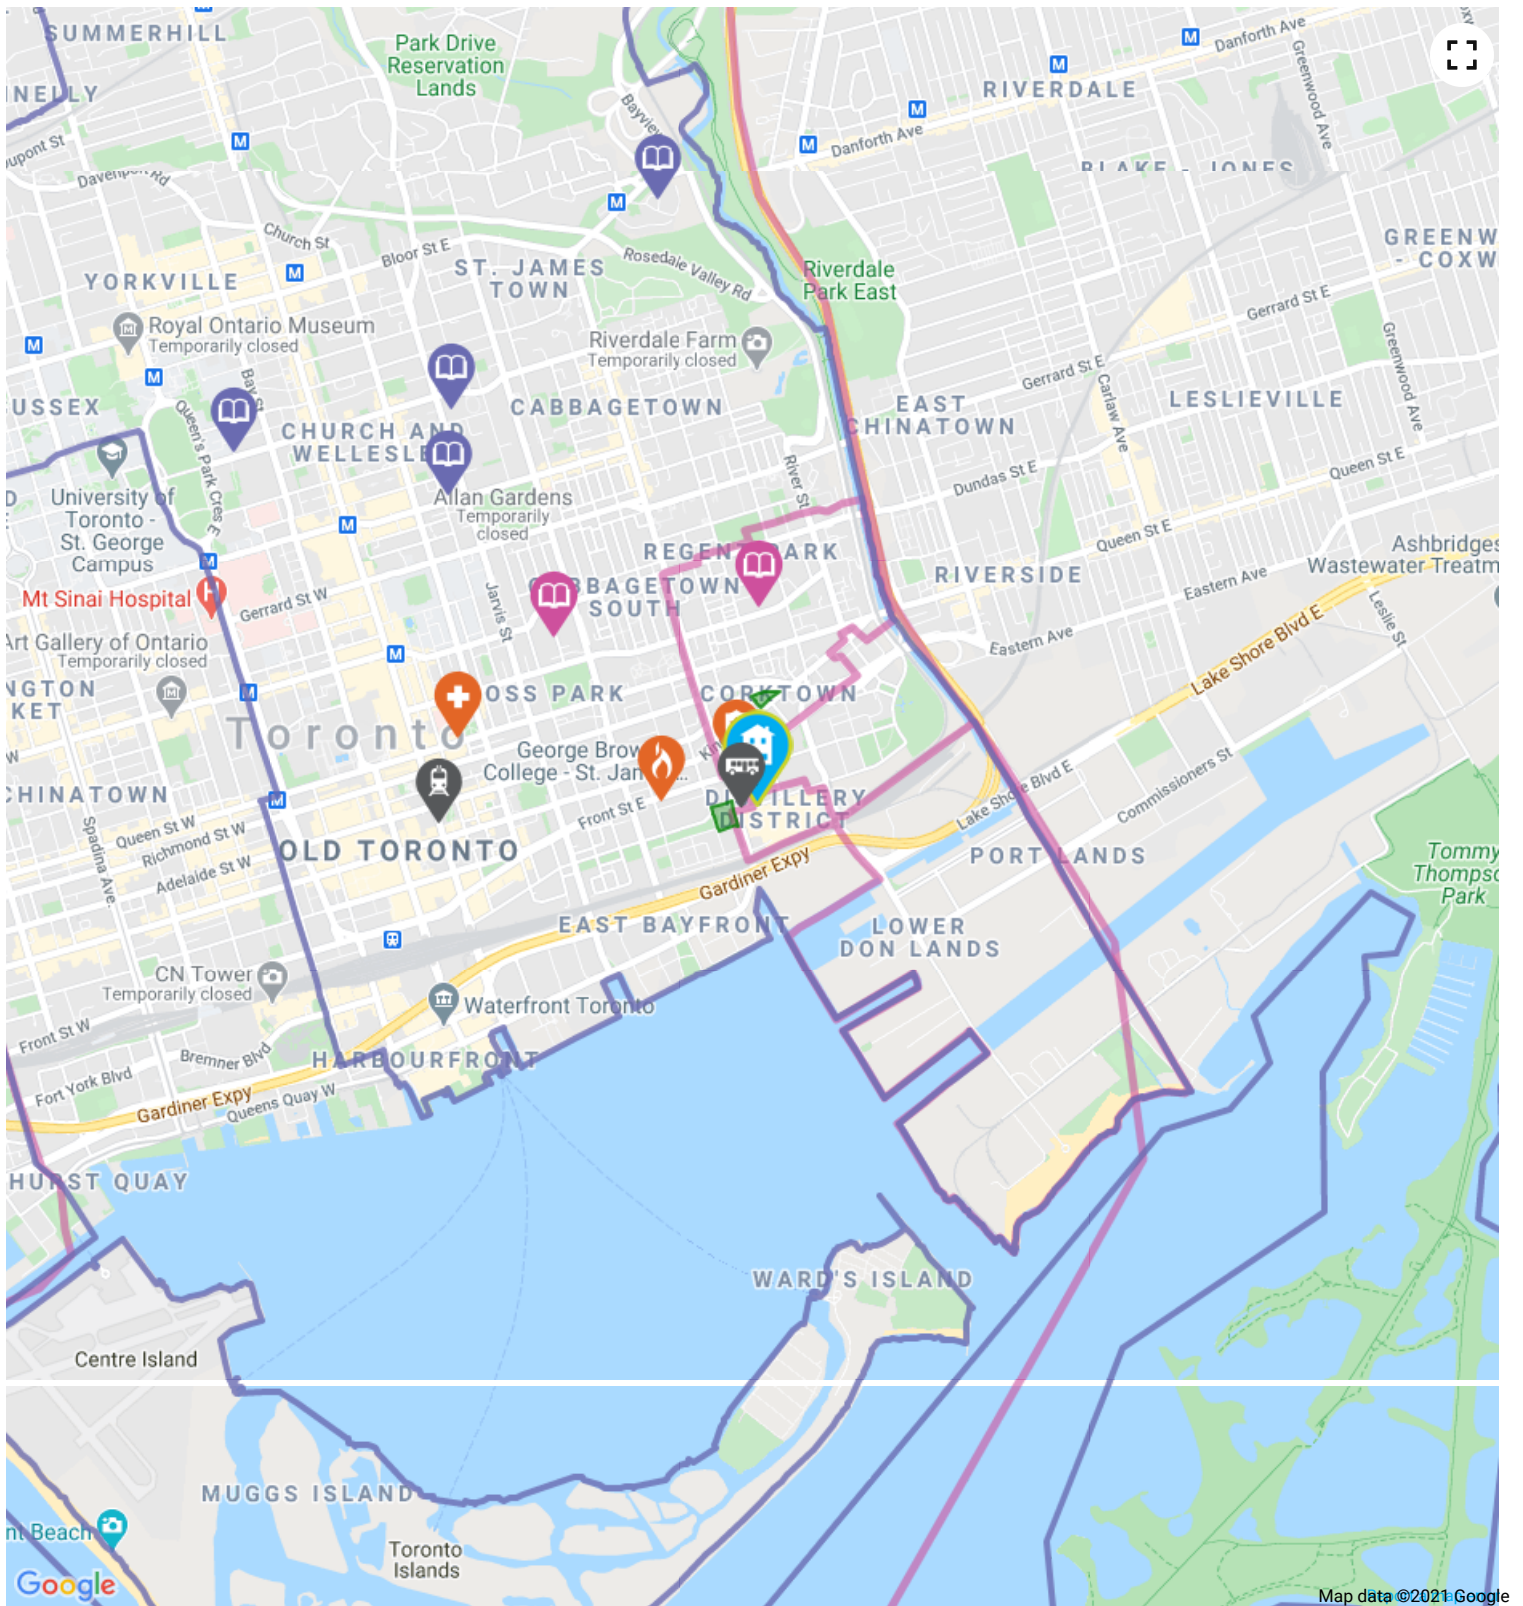

- Elementary Schools
- Middle Schools
- High Schools
- Transit
- Safety
- Elementary Attendance Zone
- Middle Attendance Zone
- High Attendance Zone
- Parks
- Convenience