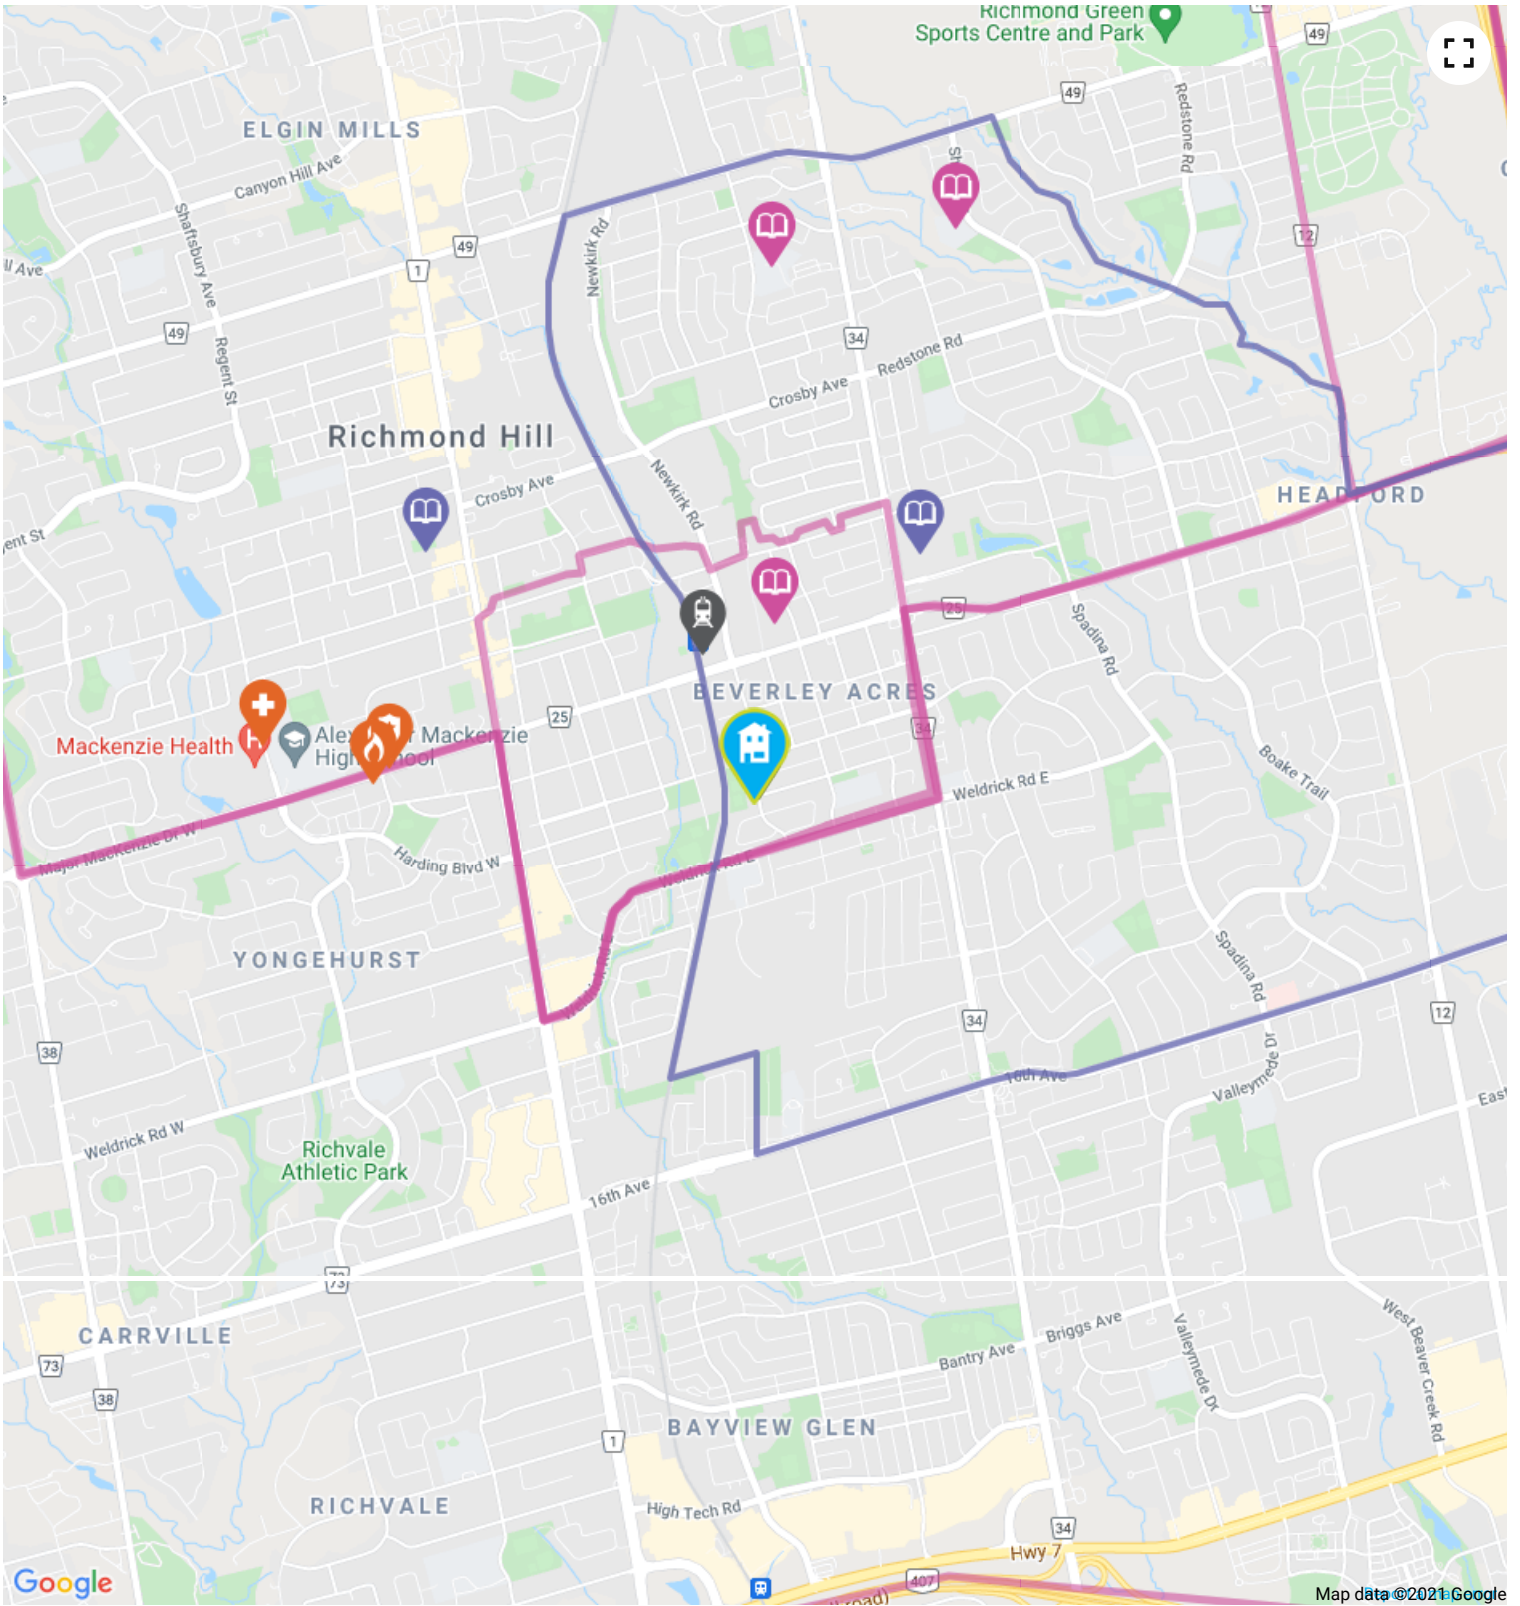

Elementary Schools	Middle Schools	High Schools	Transit	Safety
Elementary Attendance Zone	Middle Attendance Zone	High Attendance Zone	Parks	Convenience