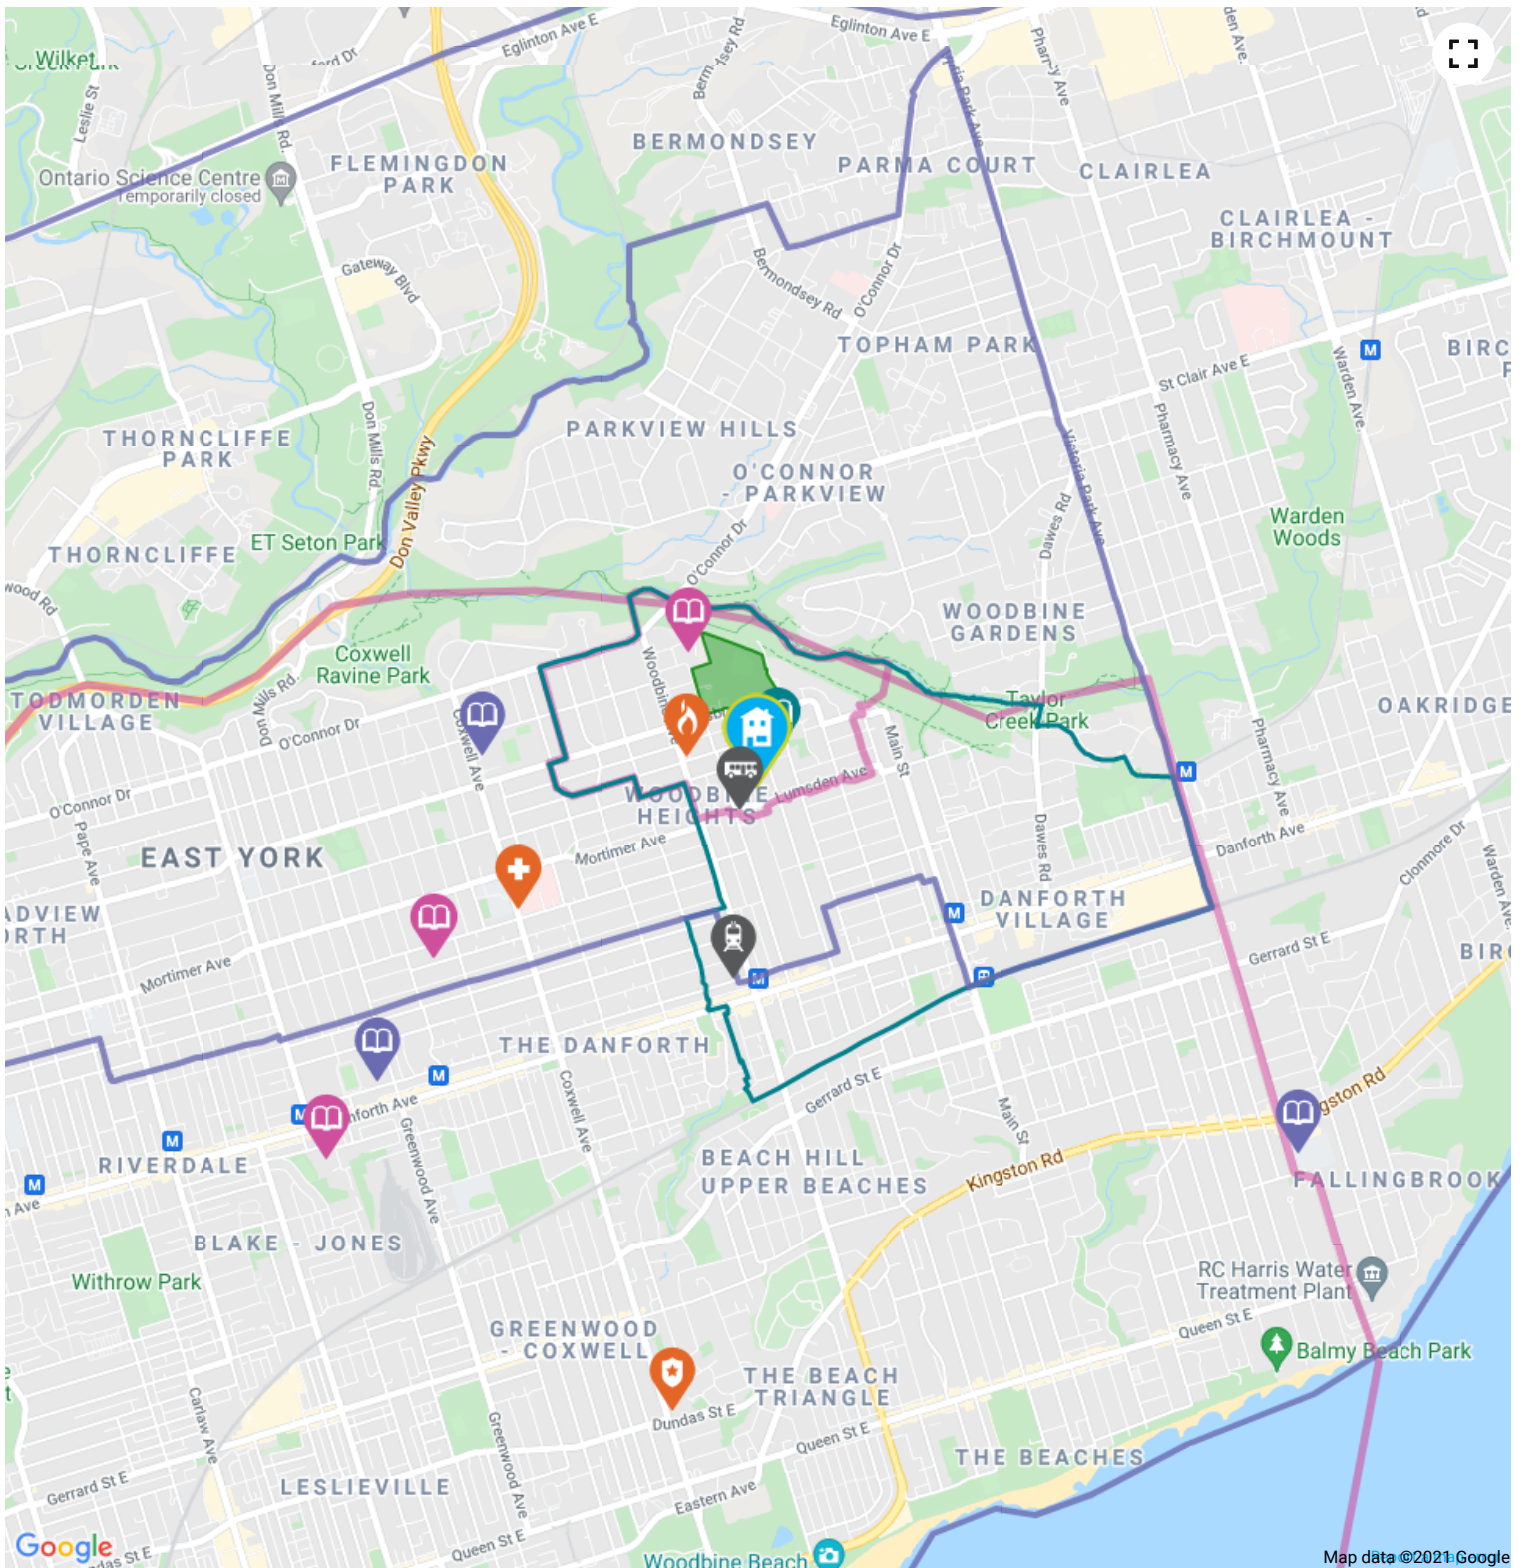

1. Elementary Schools
   - Middle Schools
   - High Schools
   - Transit
   - Safety
3. Elementary Attendance Zone
   - Middle Attendance Zone
   - High Attendance Zone
   - Parks
   - Convenience