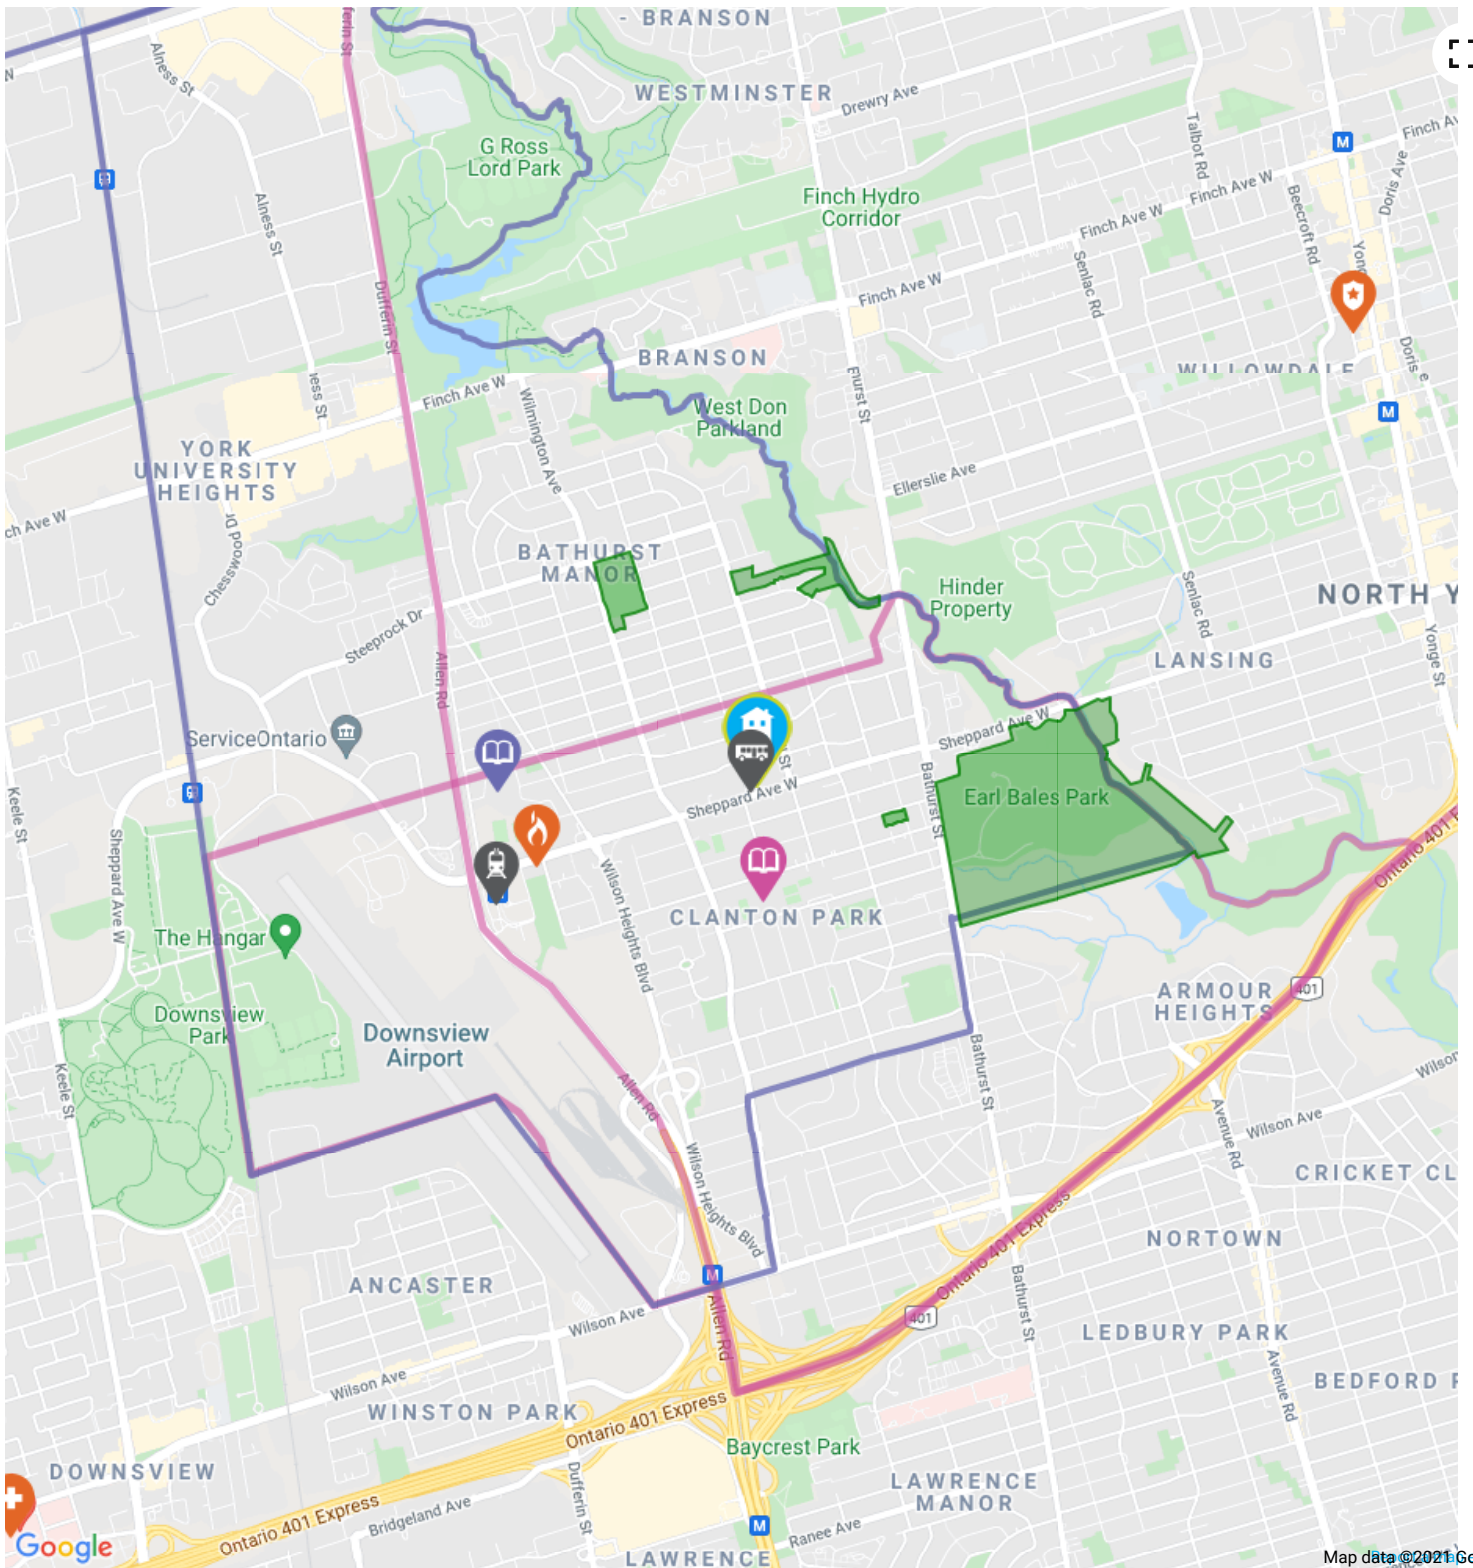

Map data ©2021 Google