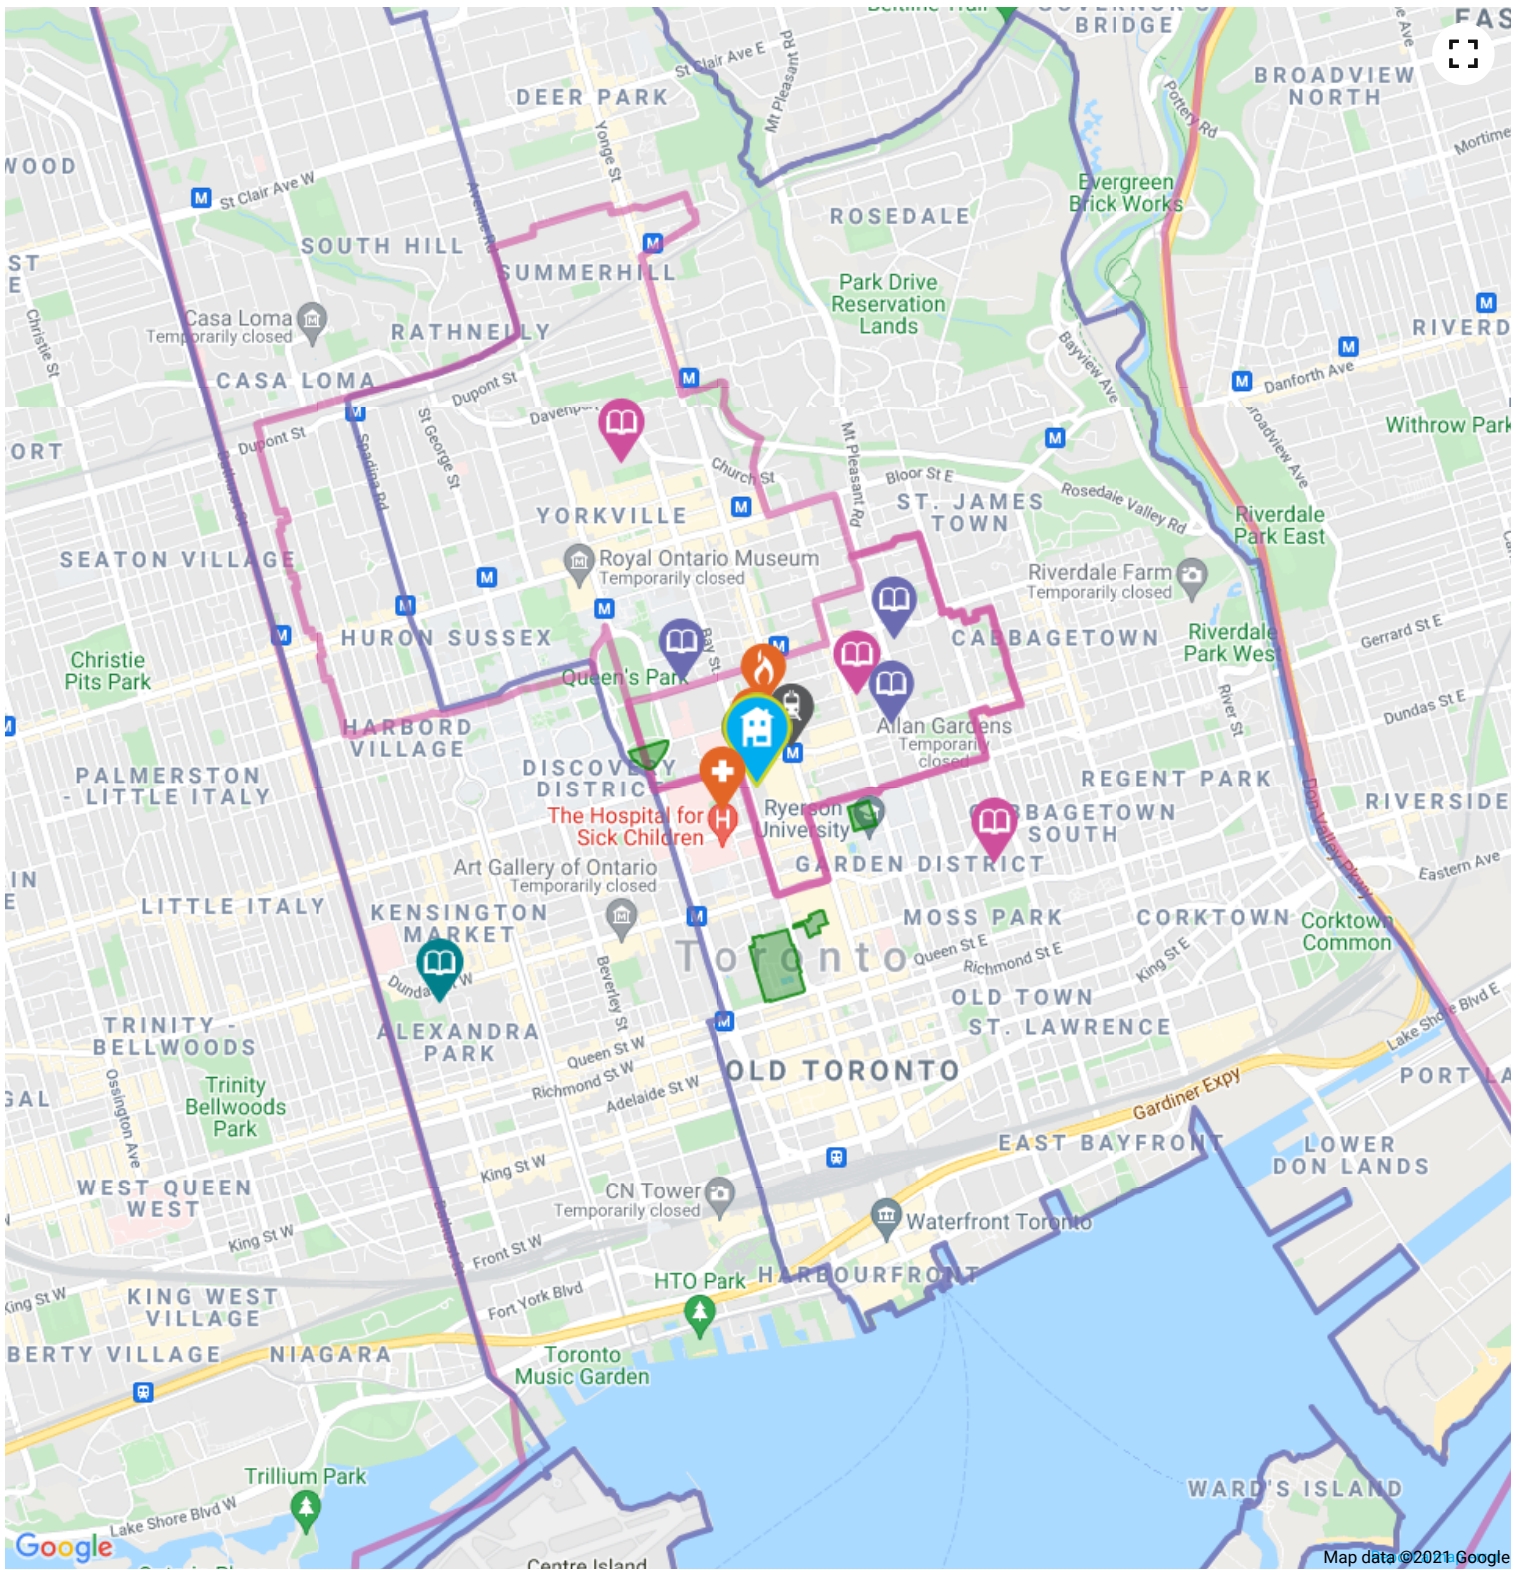

- Elementary Schools
- Middle Schools
- High Schools
- Transit
- Safety
- Elementary Attendance Zone
- Middle Attendance Zone
- High Attendance Zone
- Parks
- Convenience