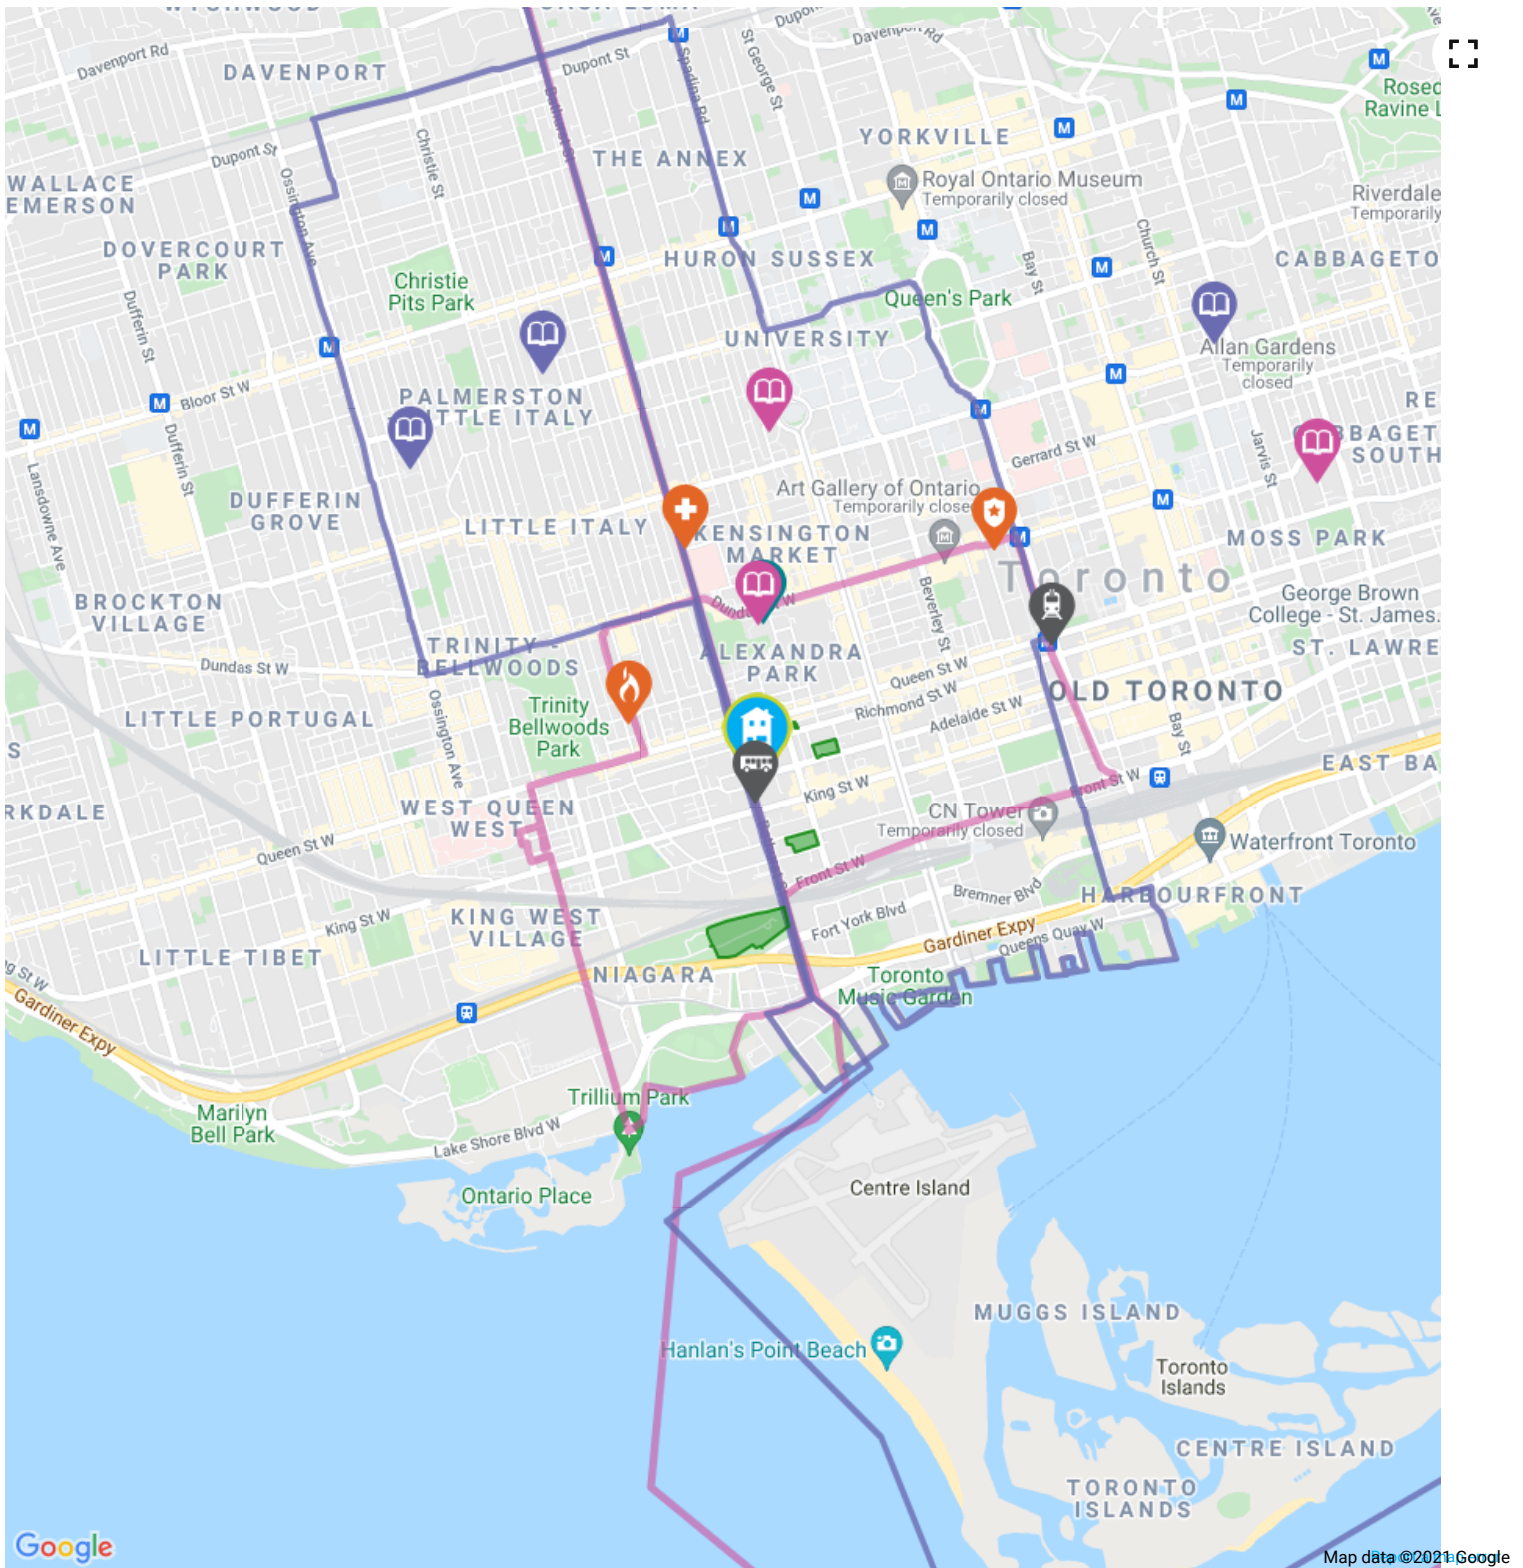

- Elementary Schools
- Middle Schools
- High Schools
- Transit
- Safety
- Elementary Attendance Zone
- Middle Attendance Zone
- High Attendance Zone
- Parks
- Convenience