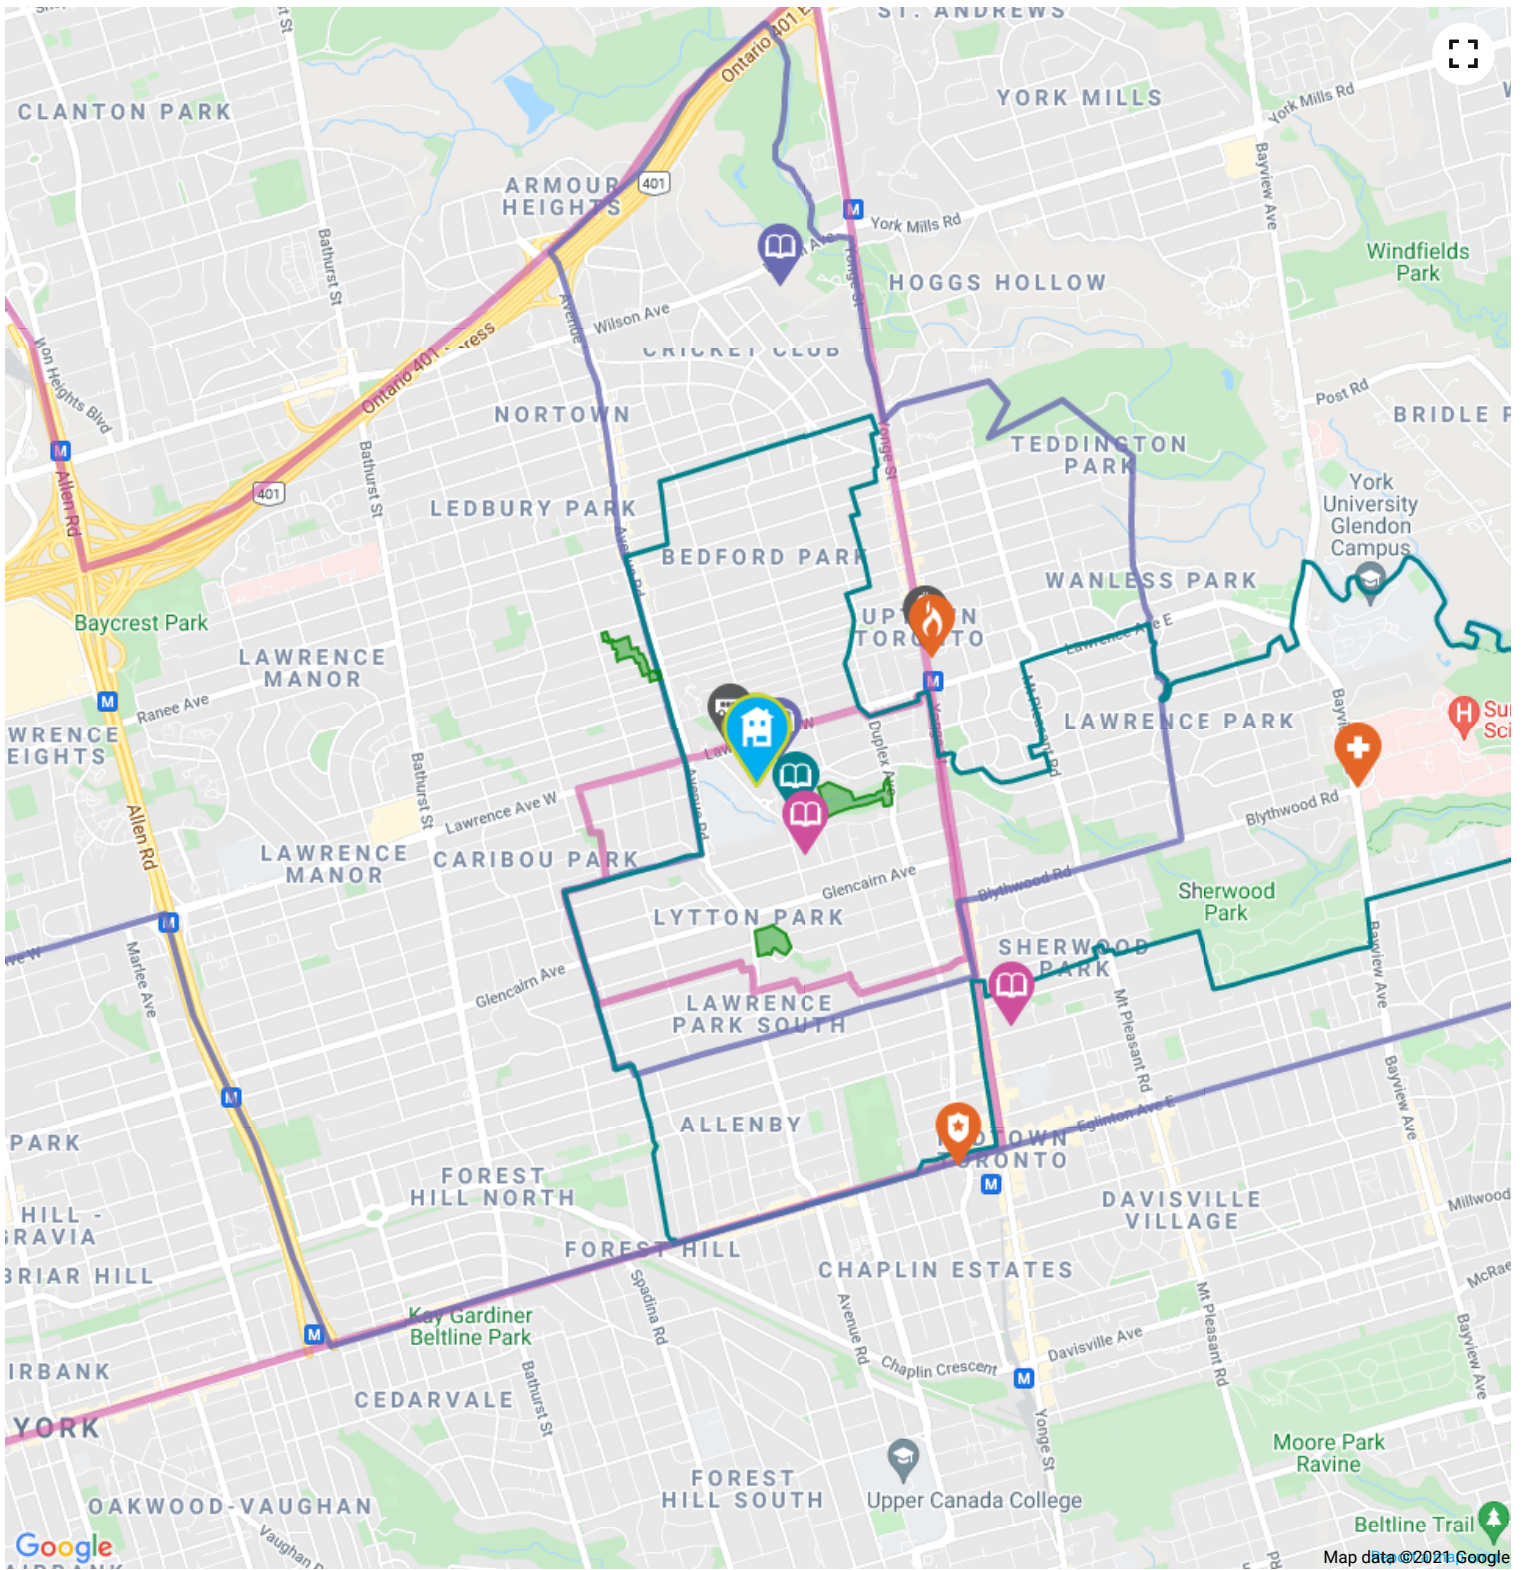

- Elementary Schools
- Middle Schools
- High Schools
- Transit
- Safety
- Elementary Attendance Zone
- Middle Attendance Zone
- High Attendance Zone
- Parks
- Convenience