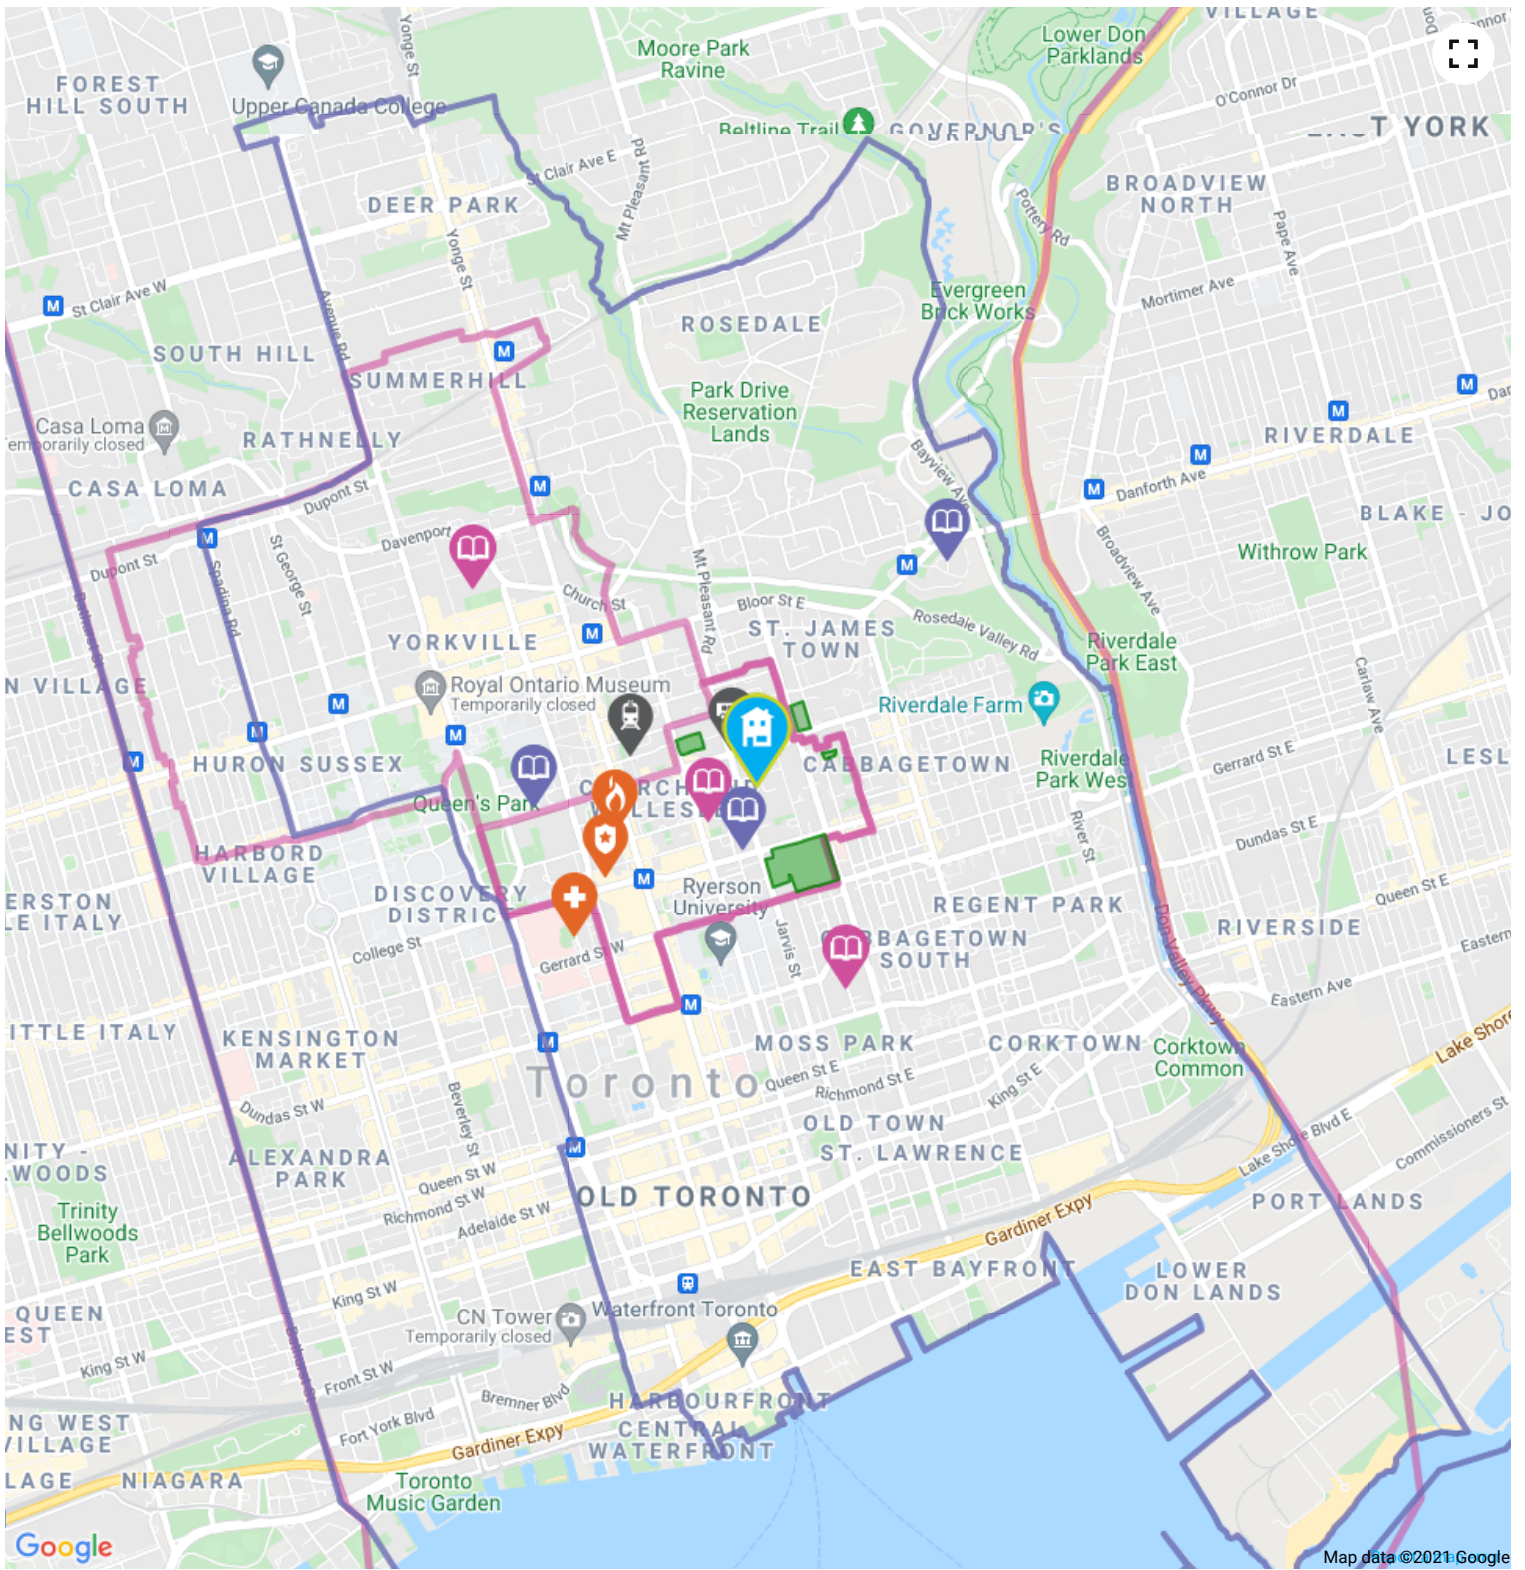

Elementary Schools		Middle Schools		High Schools		Transit		Safety
	Elementary Attendance Zone		Middle Attendance Zone		High Attendance Zone		Parks		Convenience