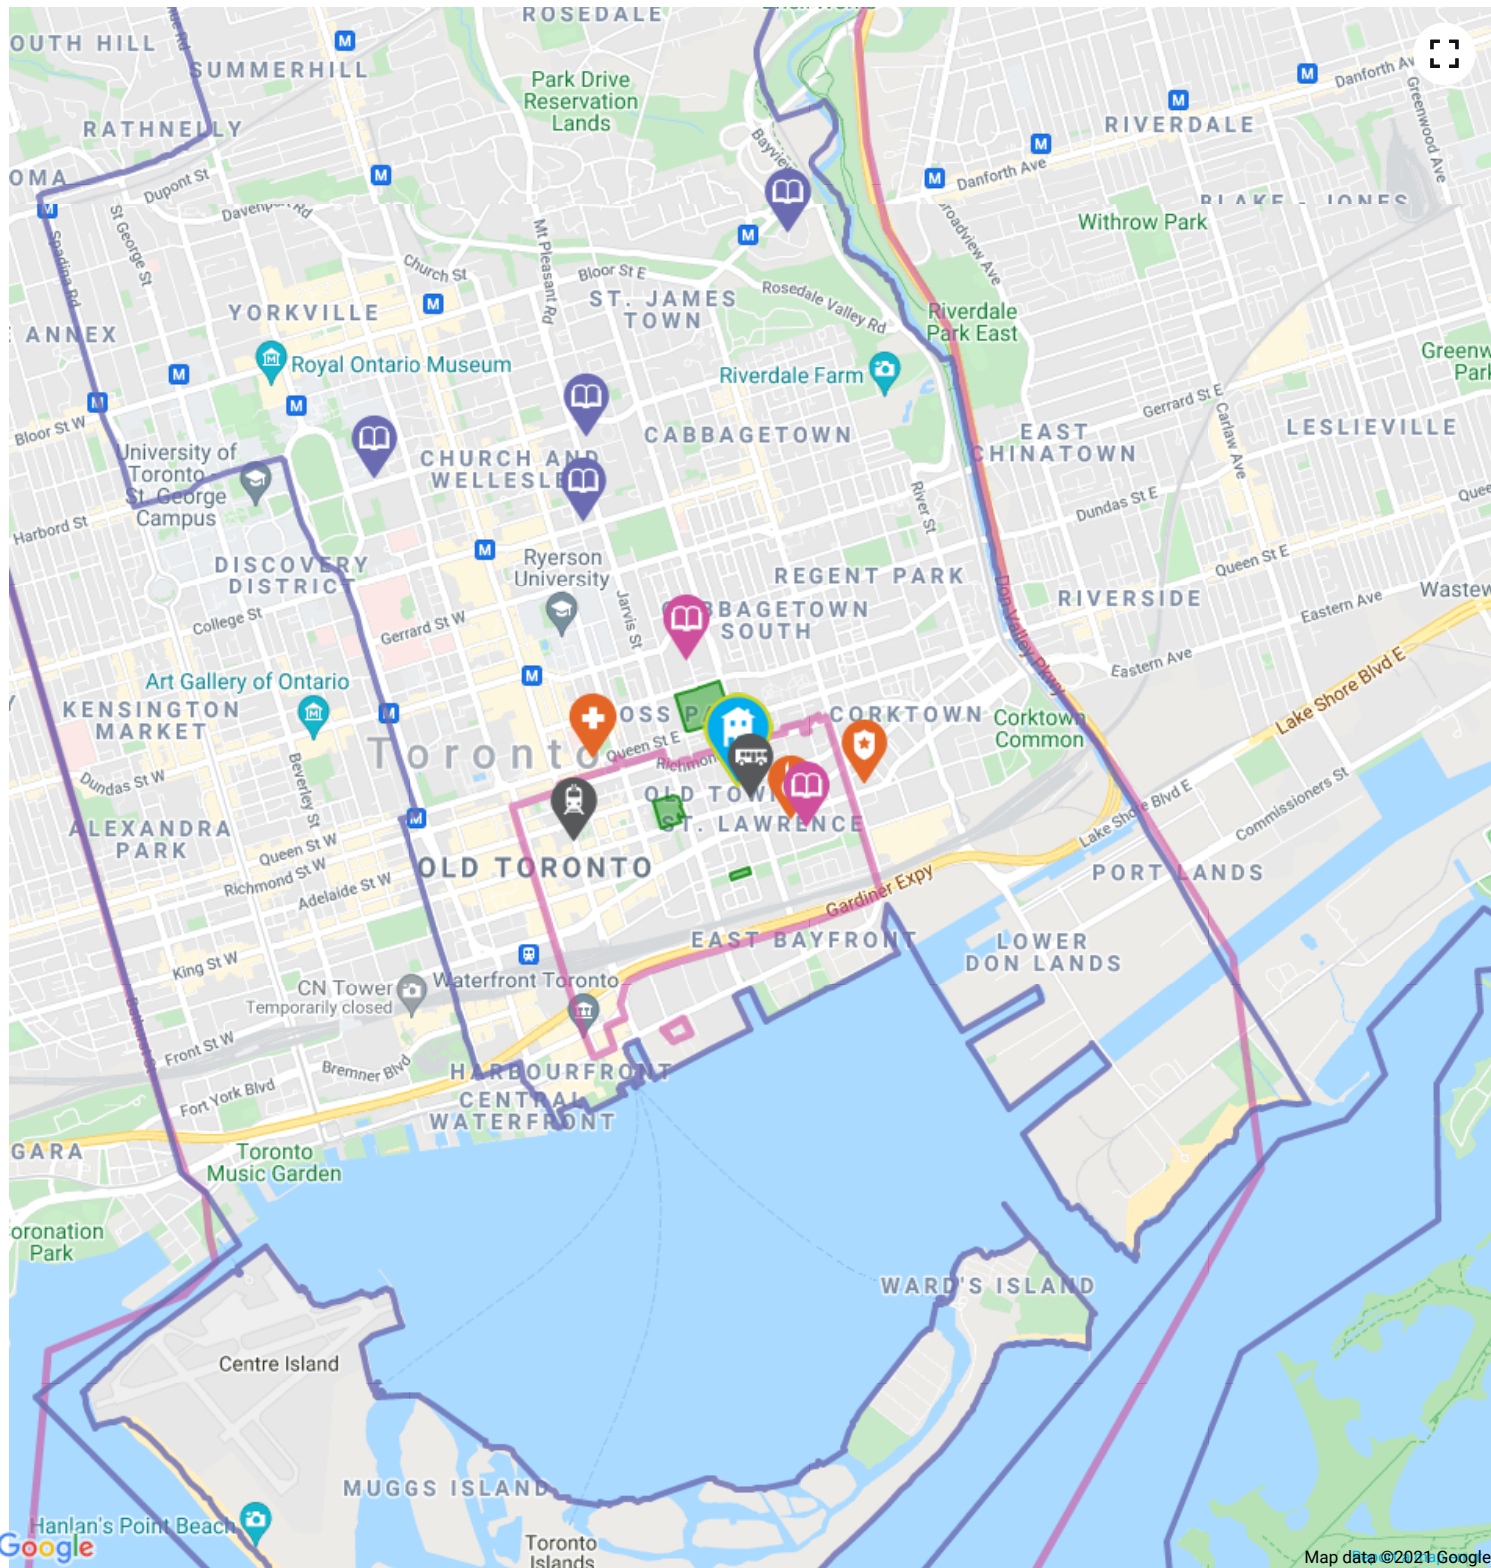

- Elementary Schools
- Middle Schools
- High Schools
- Transit
- Safety
- Elementary Attendance Zone
- Middle Attendance Zone
- High Attendance Zone
- Parks
- Convenience