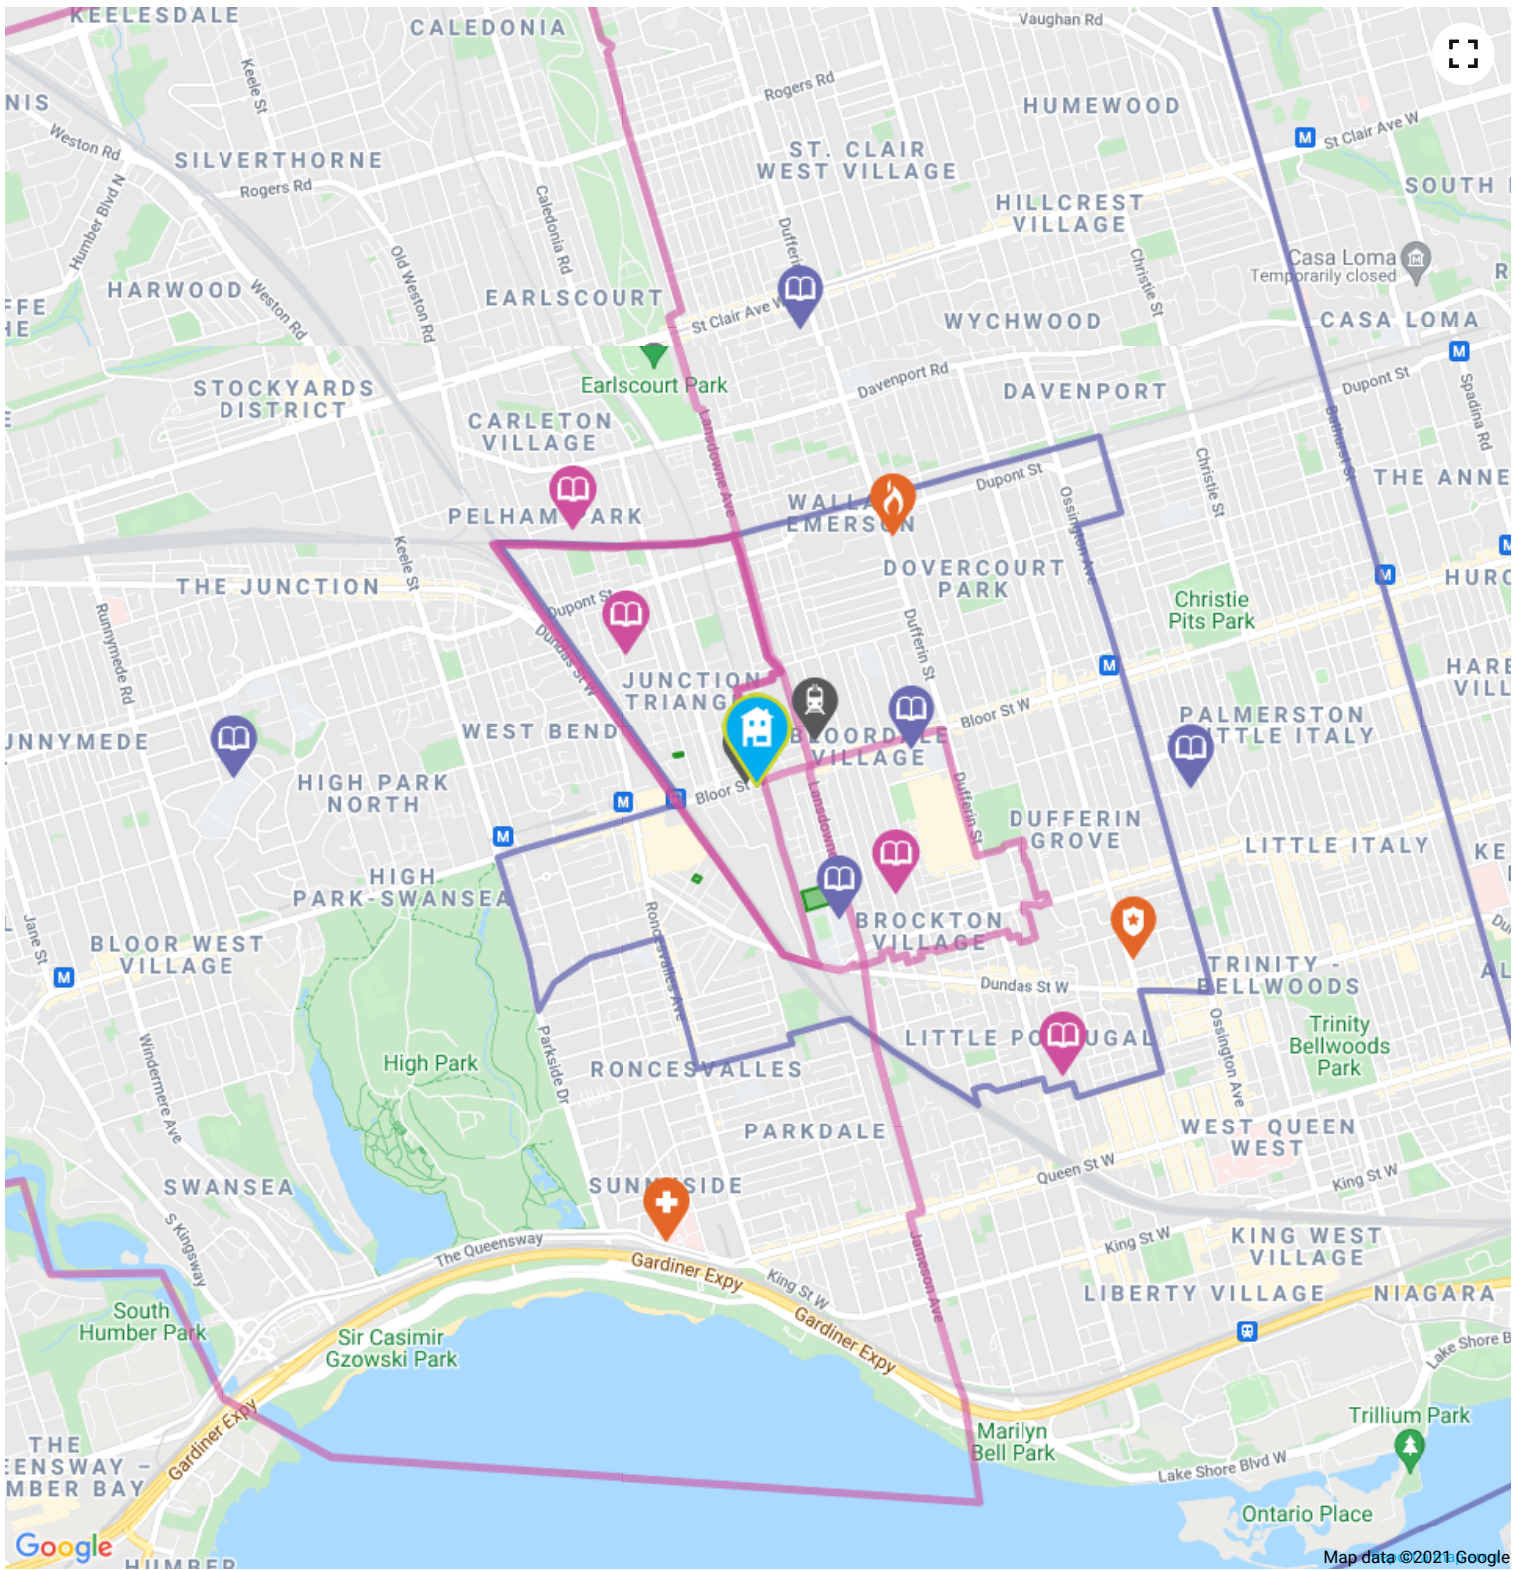

- Elementary Schools
  - Elementary Attendance Zone
- Middle Schools
  - Middle Attendance Zone
- High Schools
  - High Attendance Zone
- Transit
  - Parks
- Safety
  - Convenience