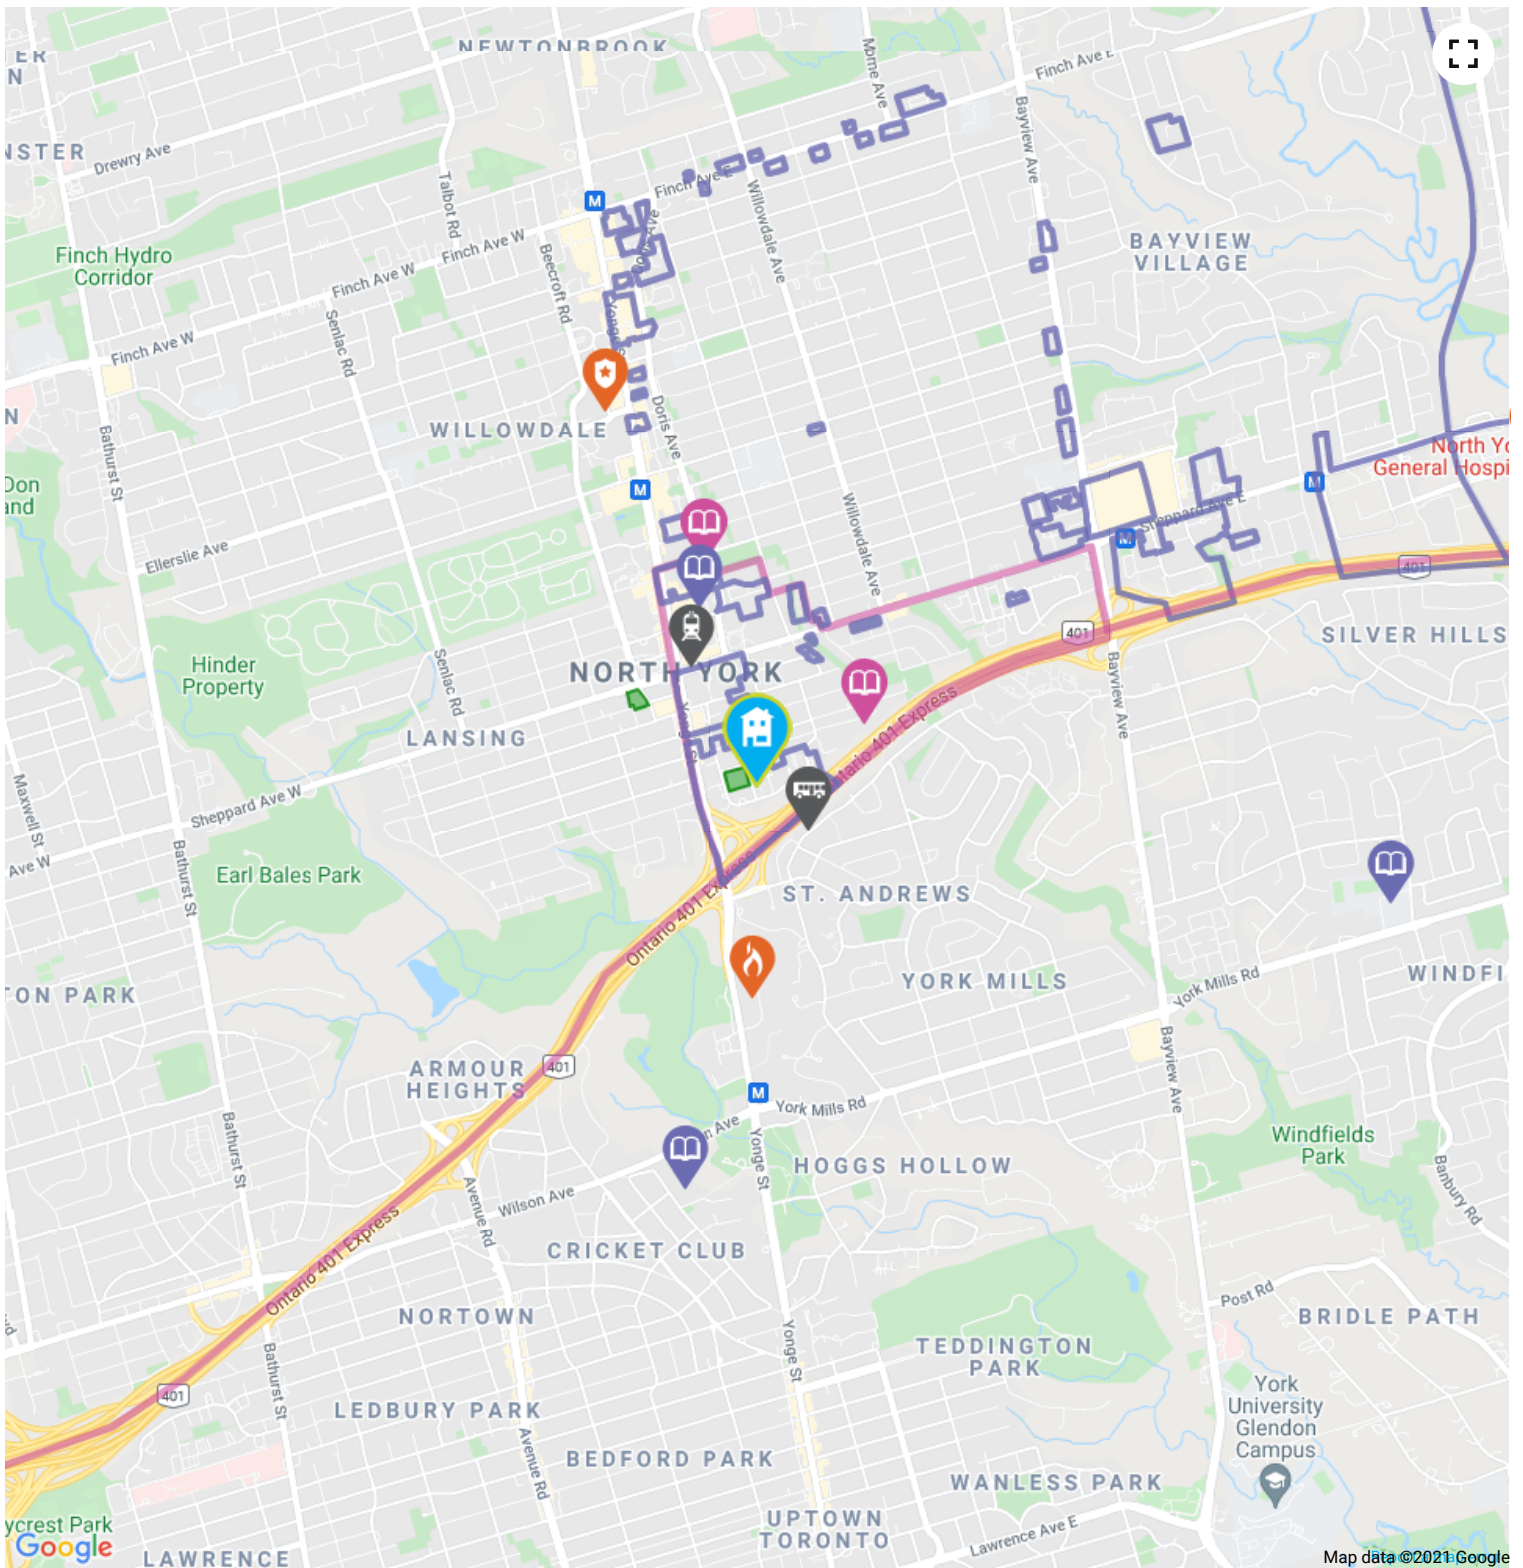

- Elementary Schools
  - ▬ Elementary Attendance Zone
- Middle Schools
  - ▬ Middle Attendance Zone
- High Schools
  - ▬ High Attendance Zone
- Transit
  - Parks
- Safety
  - Convenience