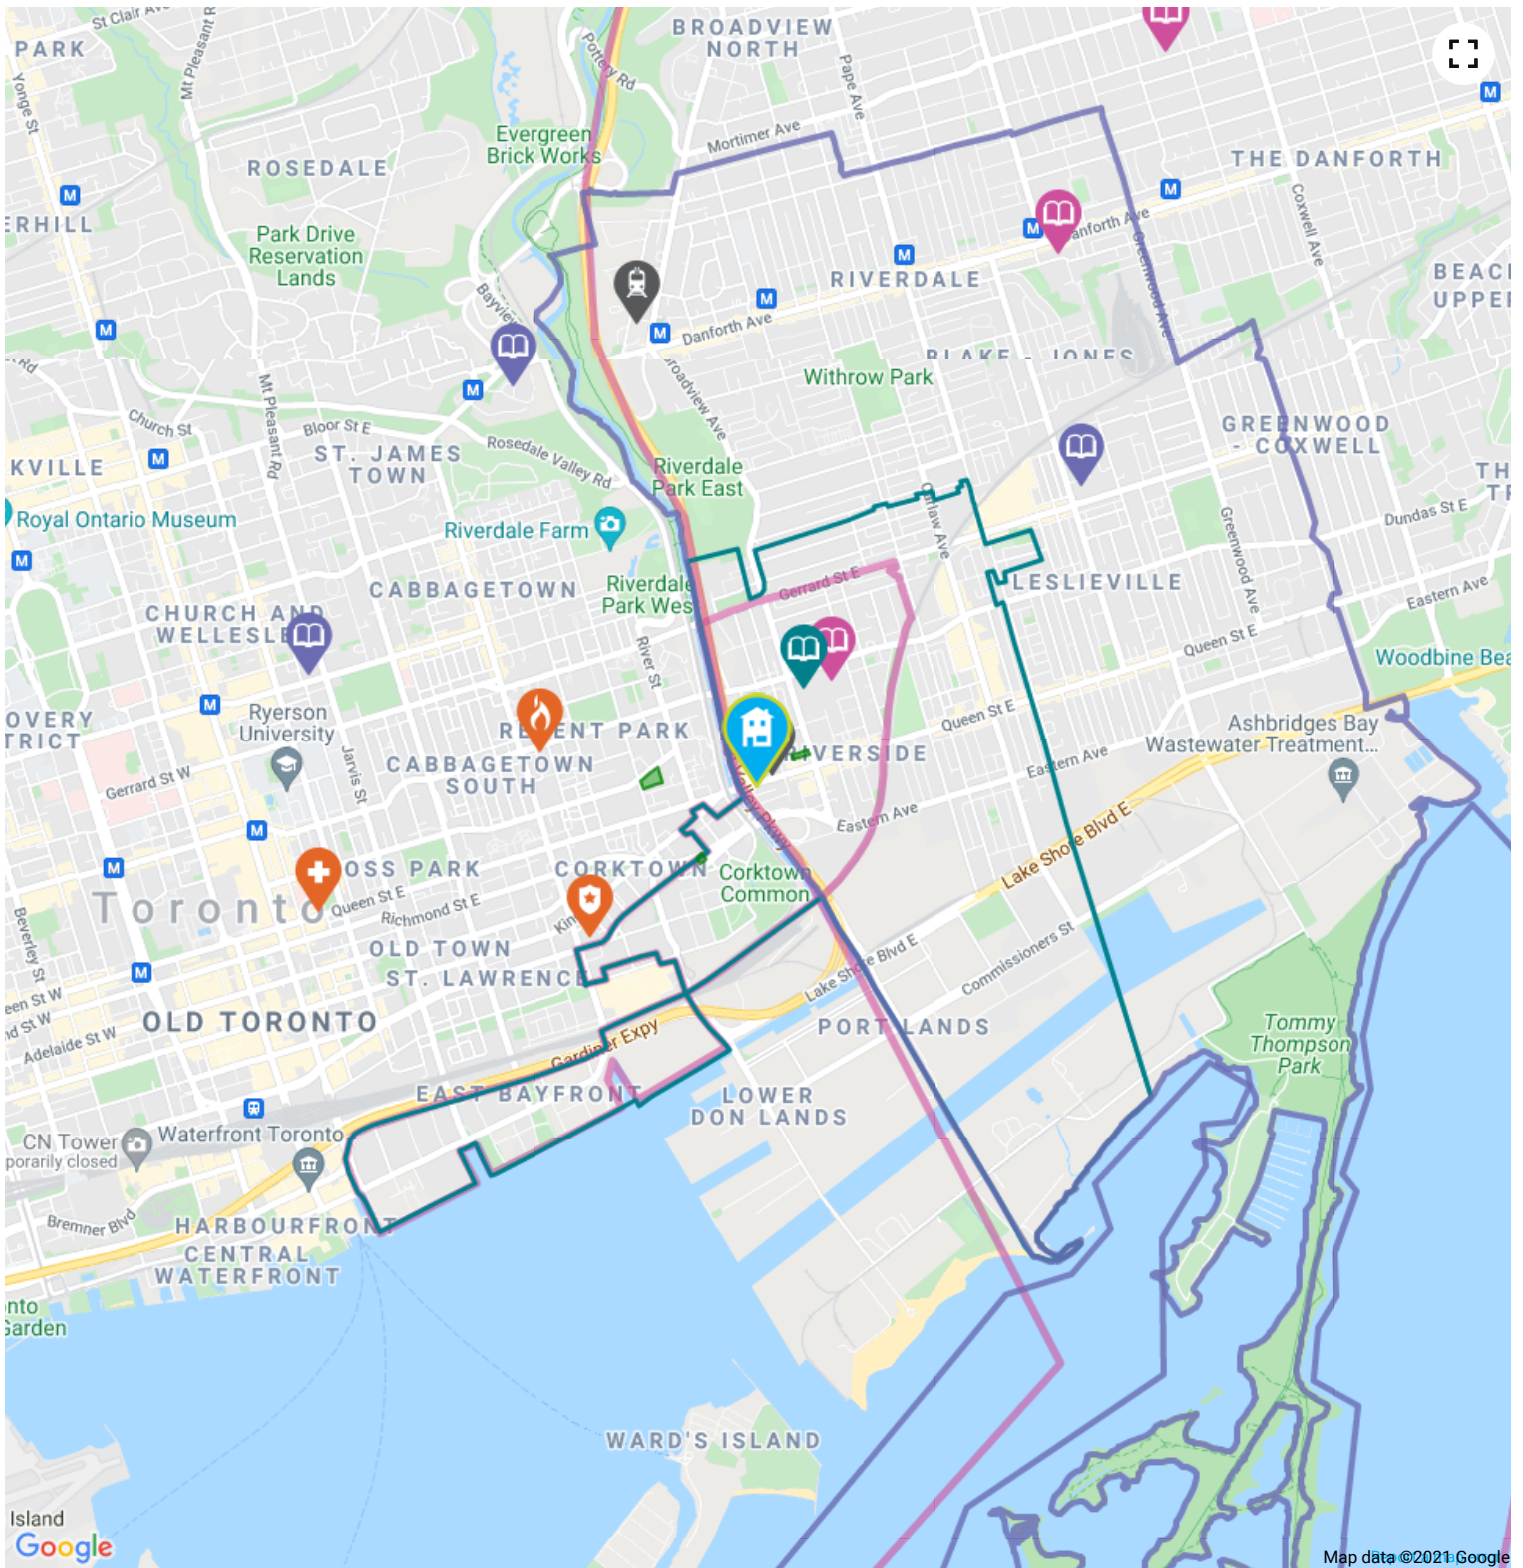

- Elementary Schools
- Middle Schools
- High Schools
- Transit
- Safety
- Elementary Attendance Zone
- Middle Attendance Zone
- High Attendance Zone
- Parks
- Convenience