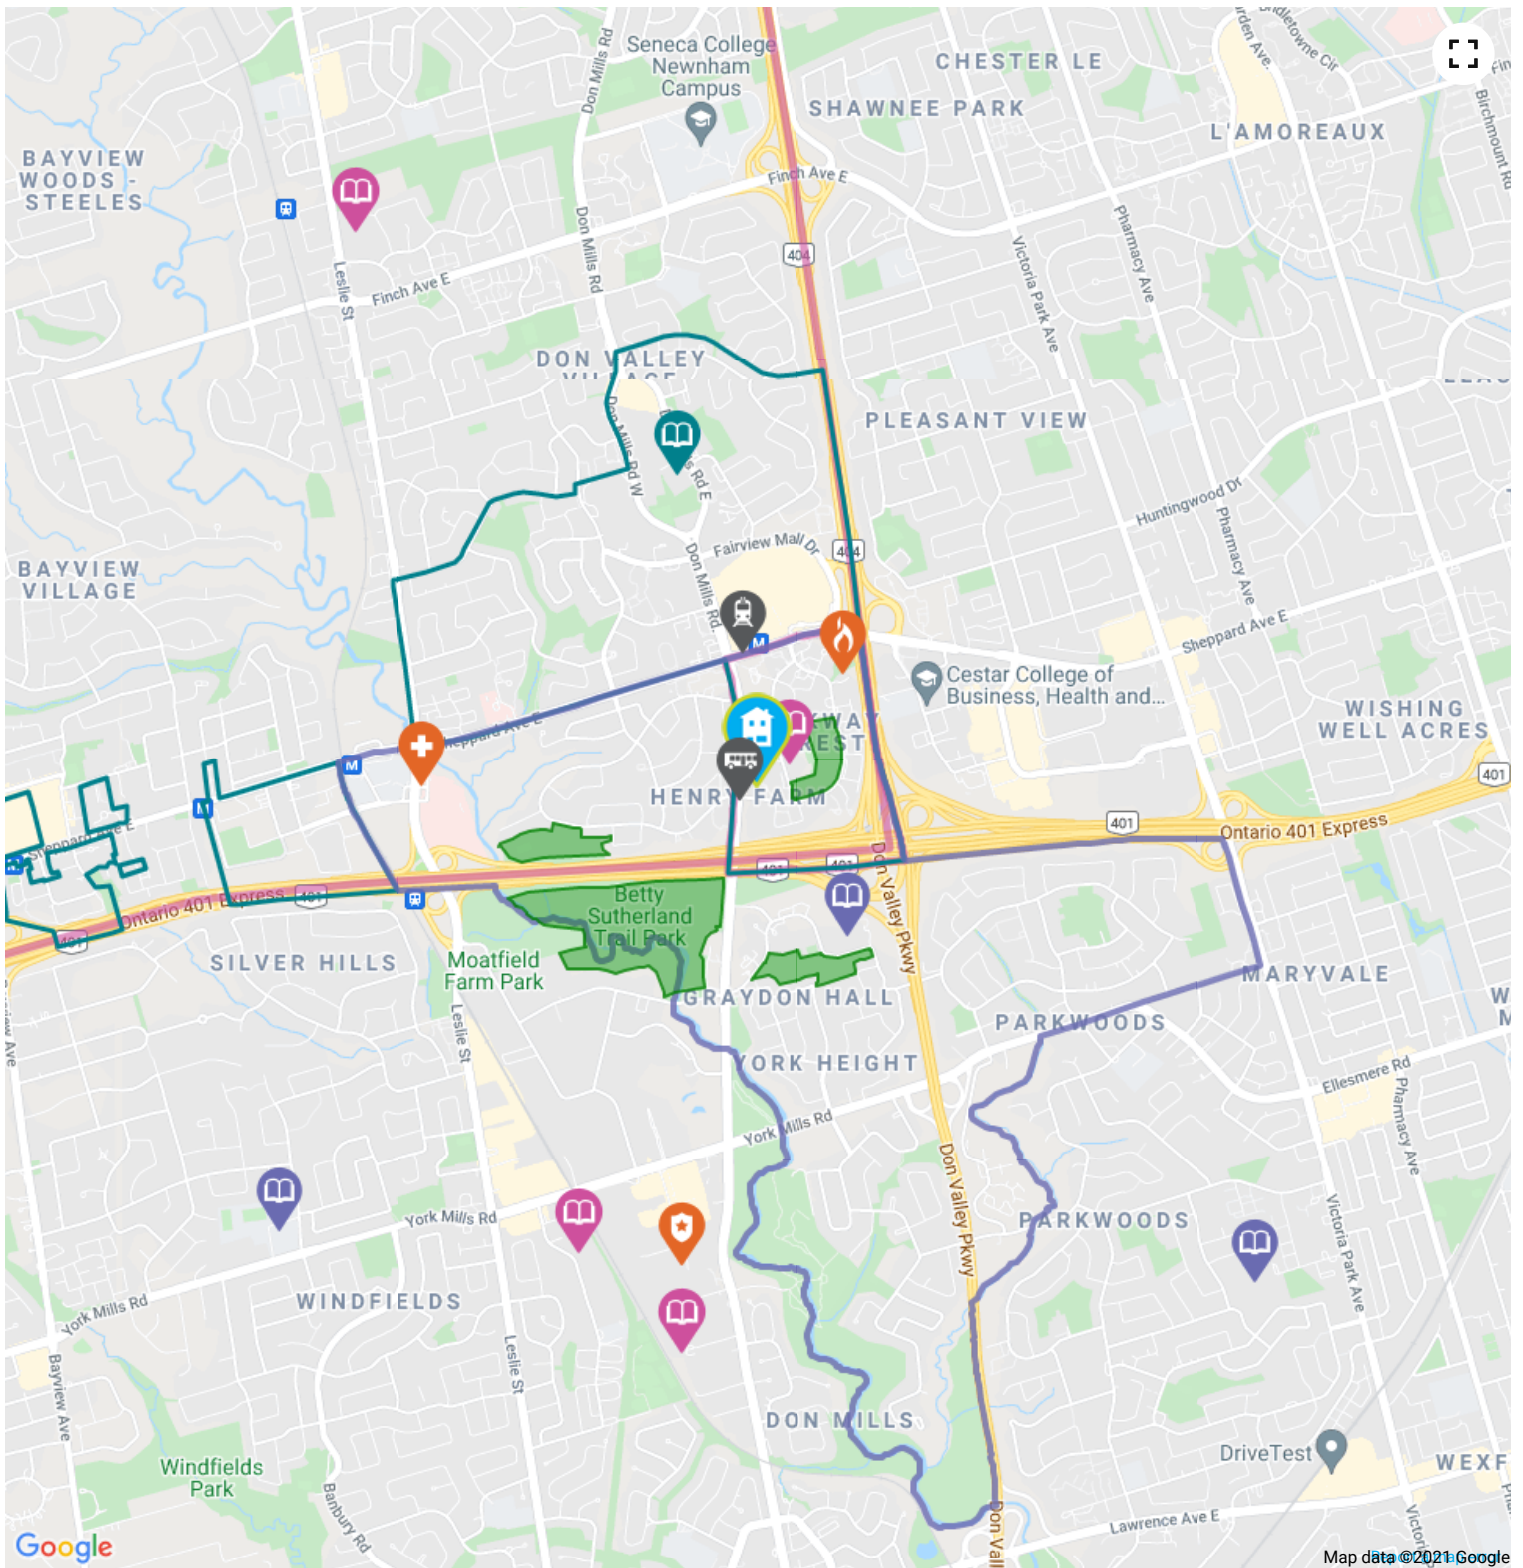

- Elementary Schools
- Middle Schools
- High Schools
- Transit
- Safety
- Elementary Attendance Zone
- Middle Attendance Zone
- High Attendance Zone
- Parks
- Convenience