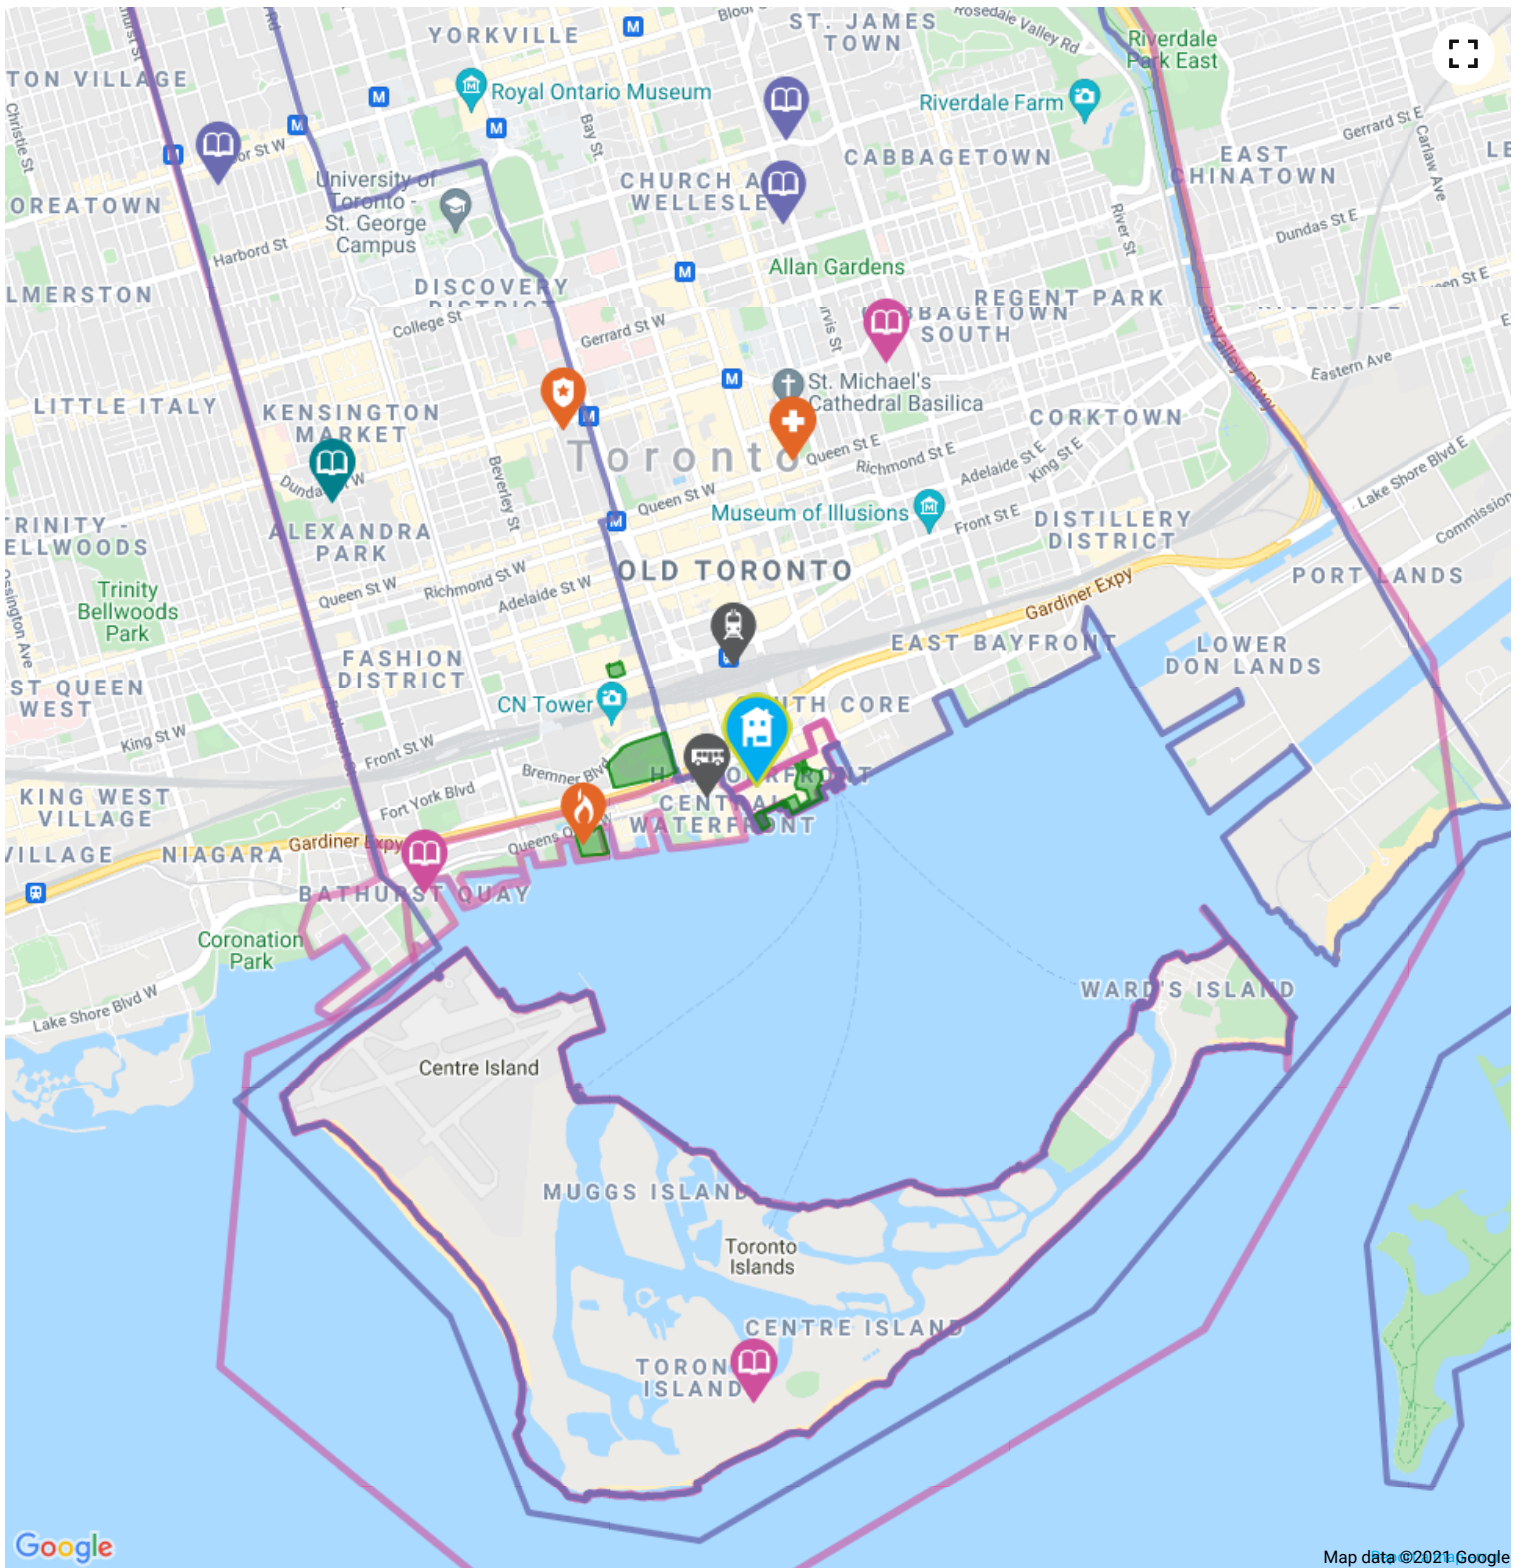

- Elementary Schools
- Middle Schools
- High Schools
- Transit
- Safety
- Elementary Attendance Zone
- Middle Attendance Zone
- High Attendance Zone
- Parks
- Convenience