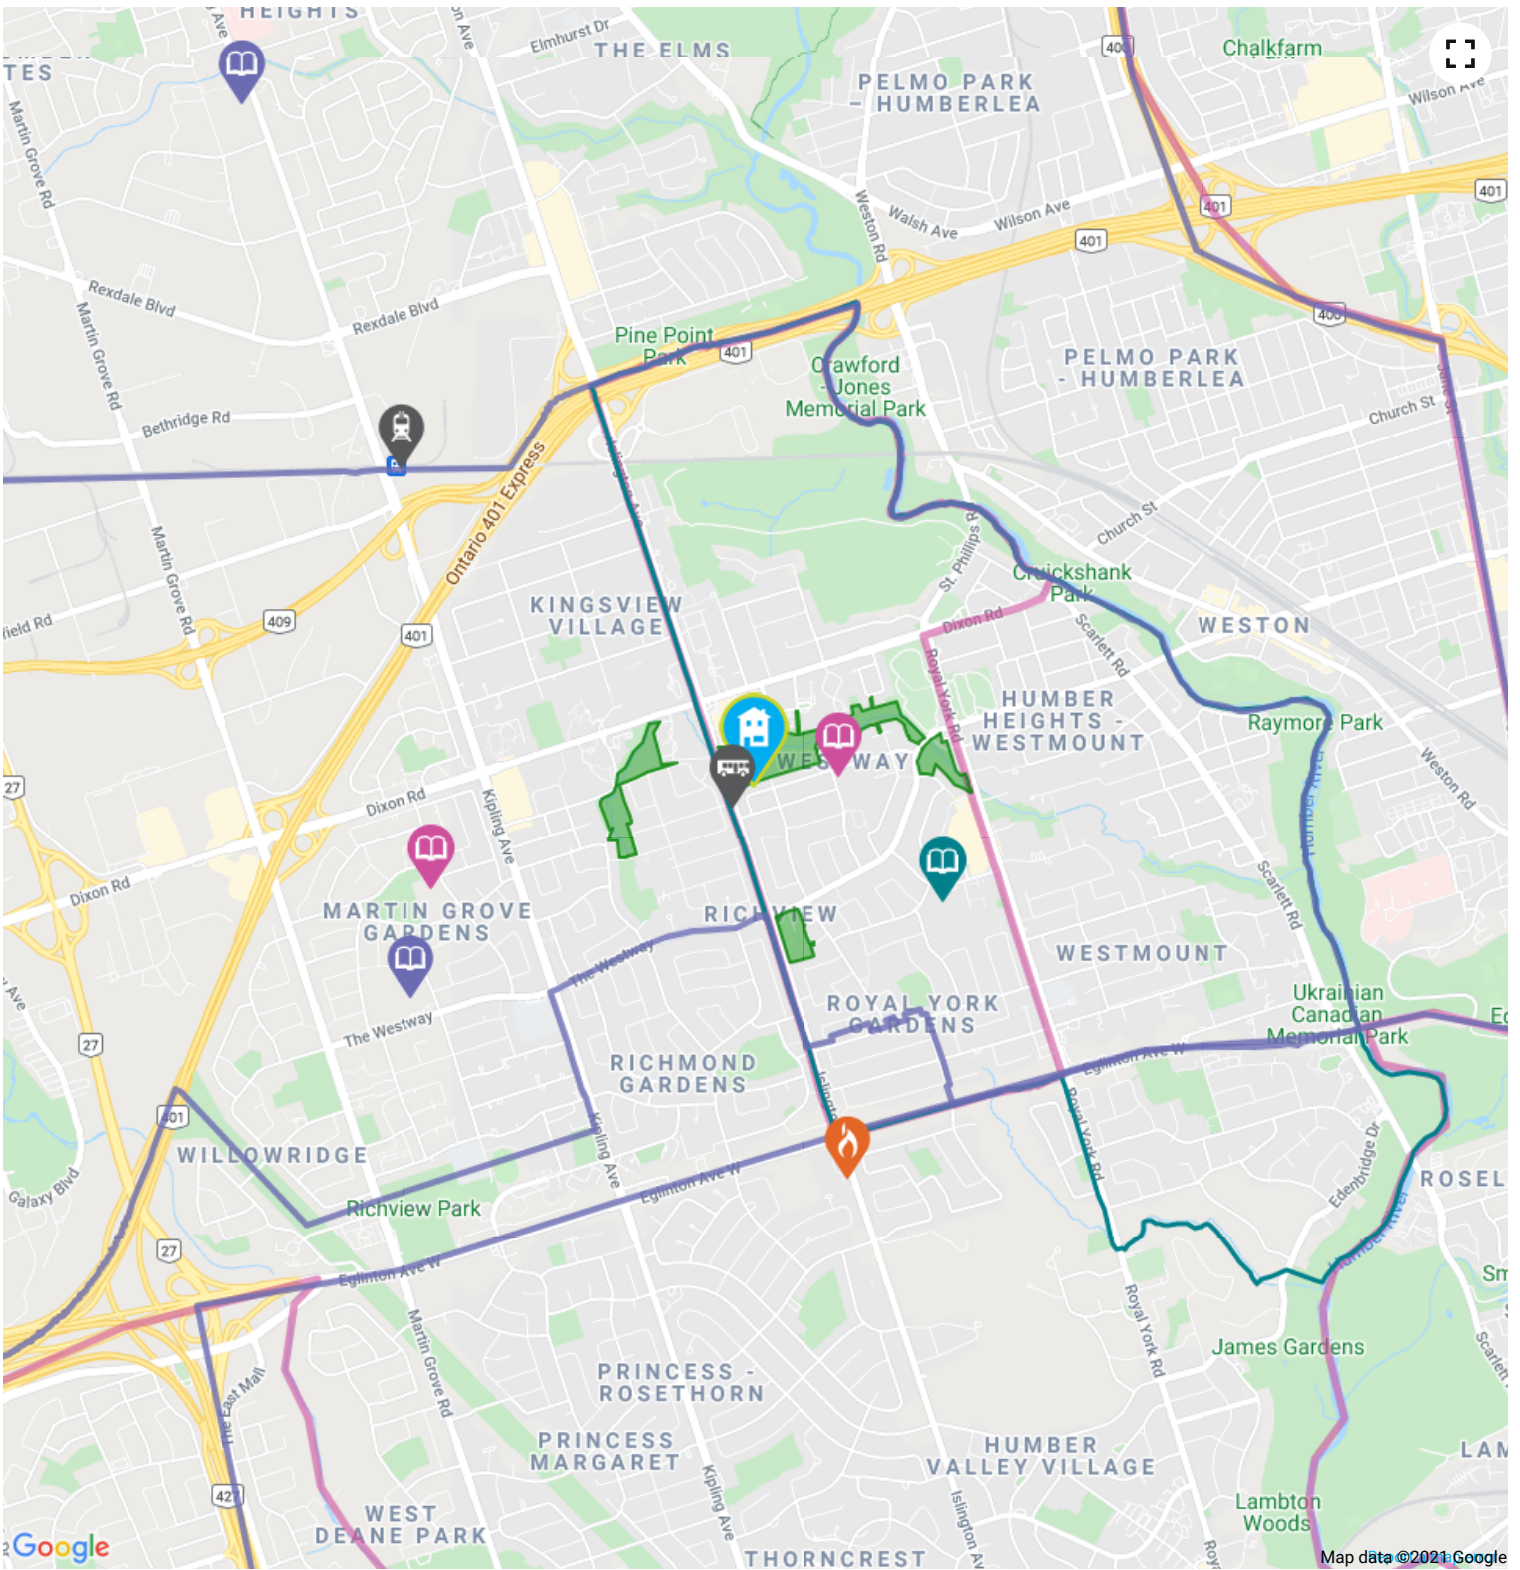

Elementary Schools		Middle Schools		High Schools		Transit		Safety
	Elementary Attendance Zone		Middle Attendance Zone		High Attendance Zone		Parks		Convenience