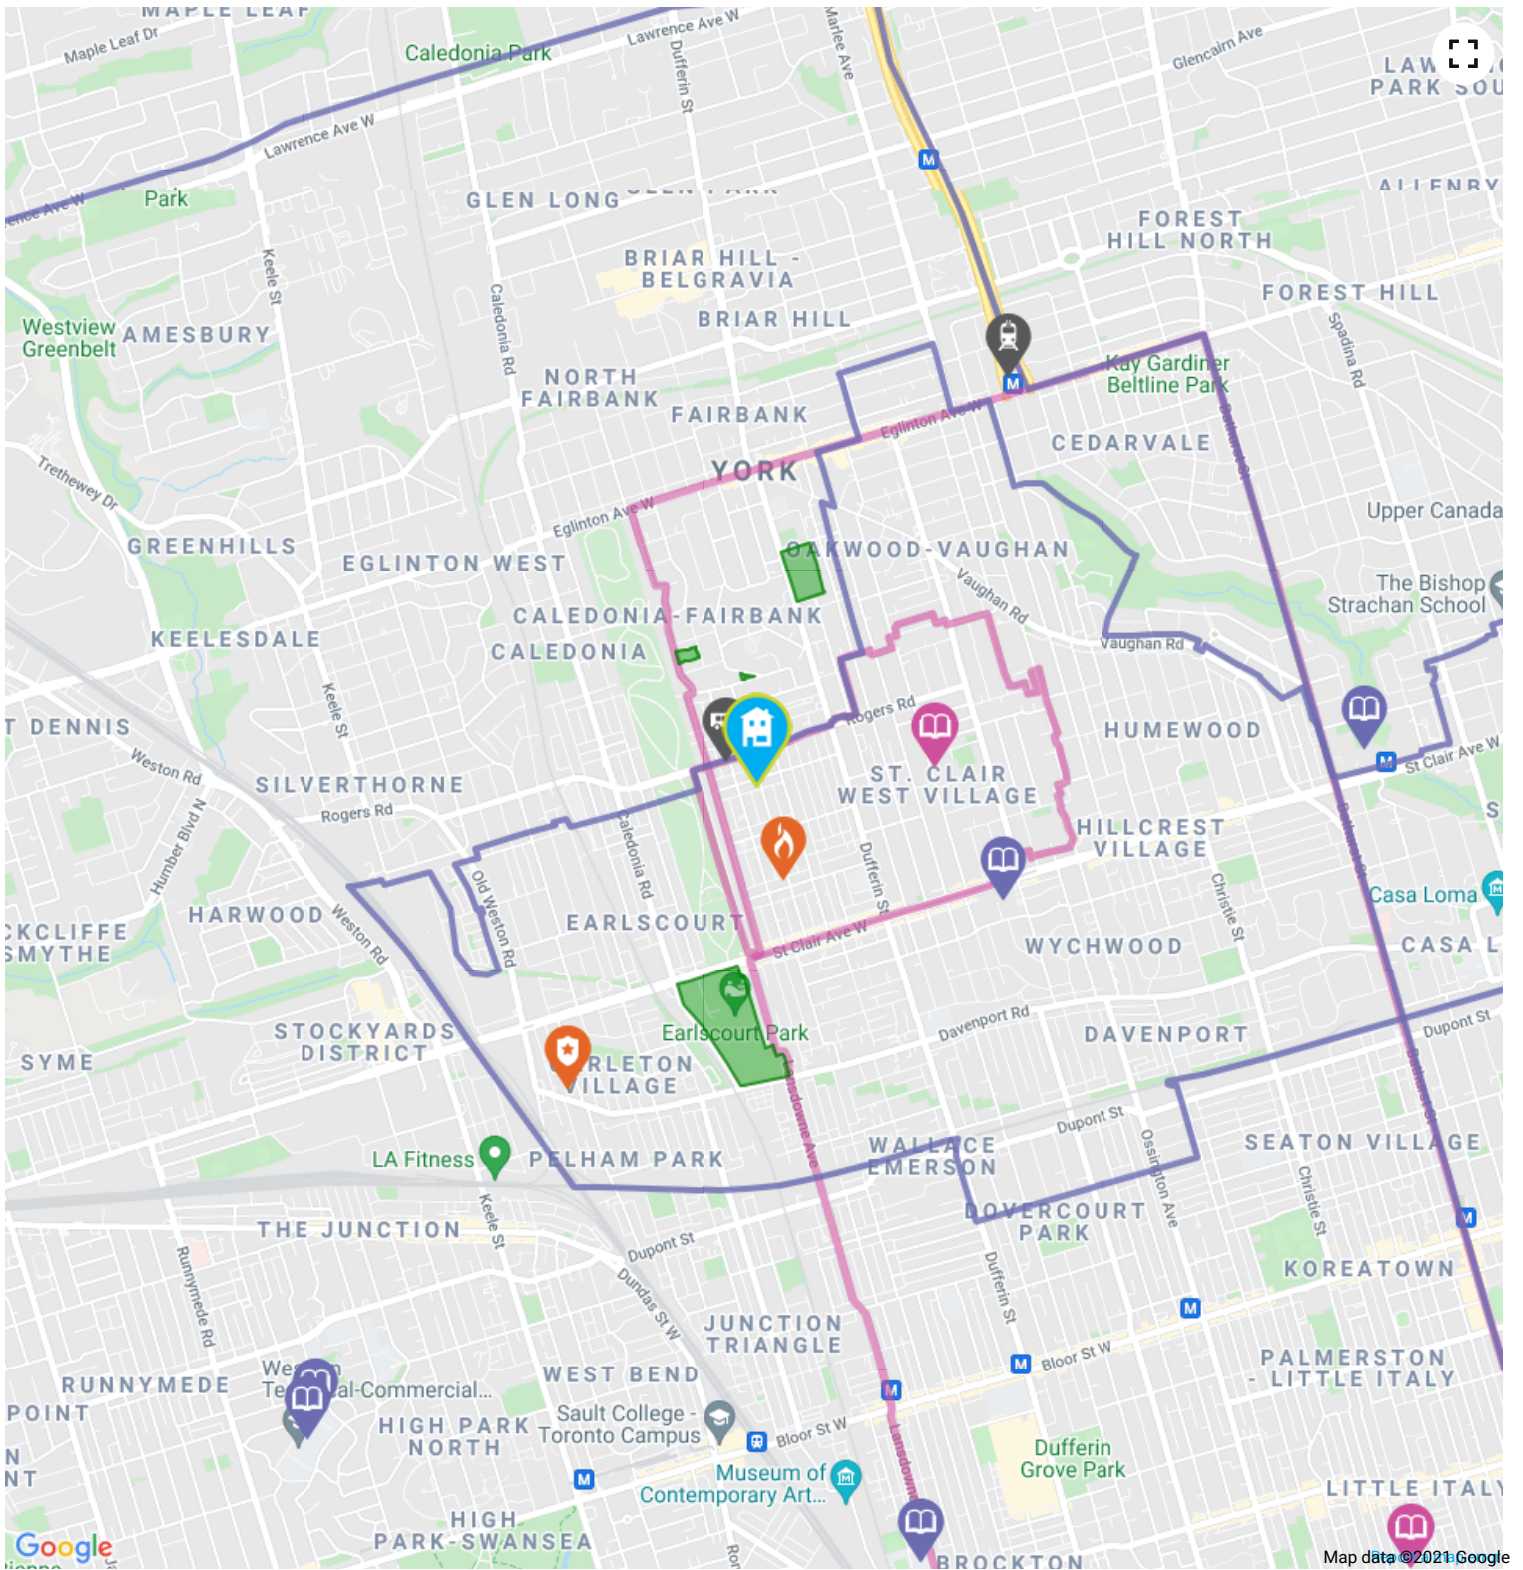

- Elementary Schools
- Middle Schools
- High Schools
- Transit
- Safety
- Elementary Attendance Zone
- Middle Attendance Zone
- High Attendance Zone
- Parks
- Convenience