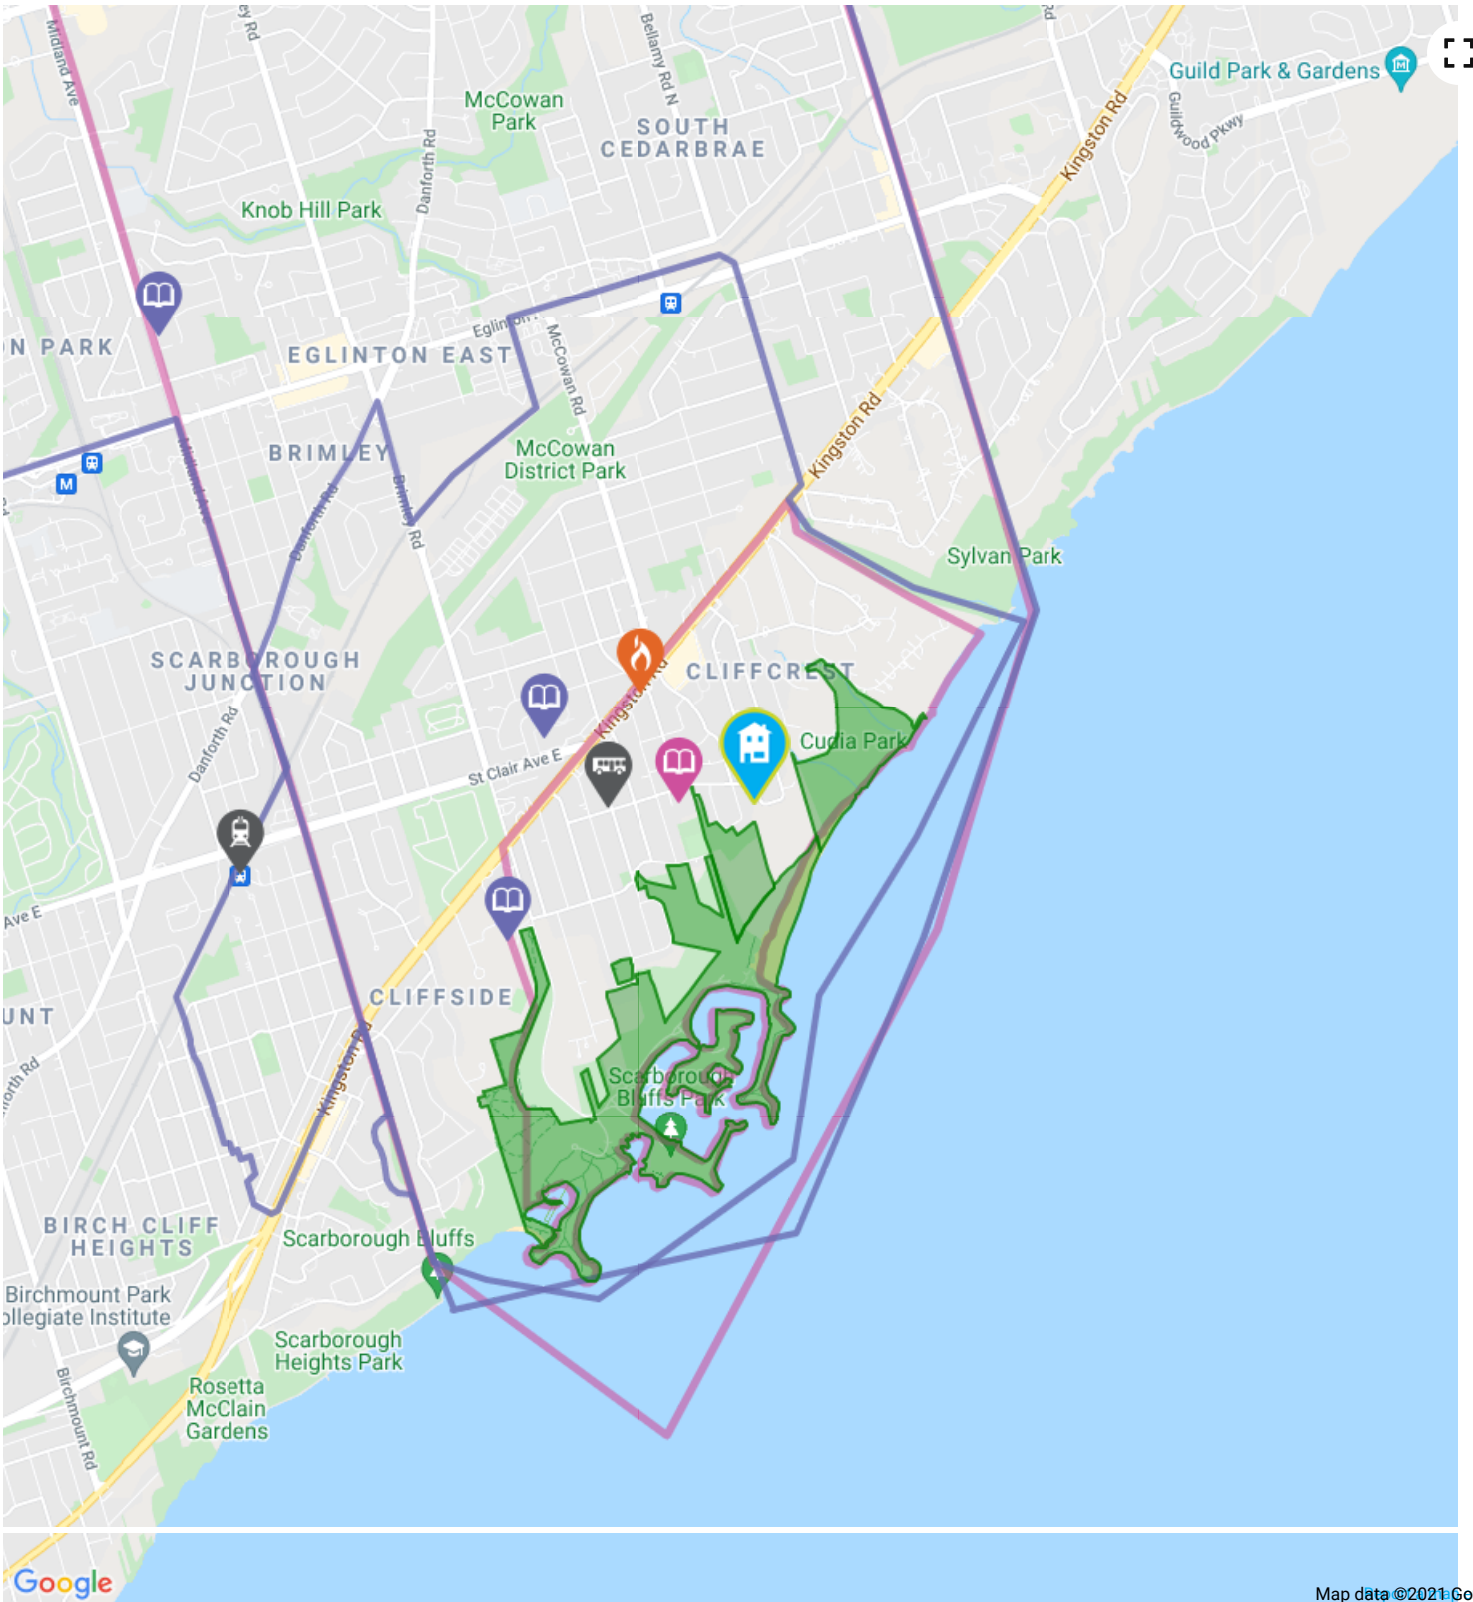

Google

Map data ©2021 Google

Elementary Schools	Middle Schools	High Schools	Transit	Safety
Elementary Attendance Zone	Middle Attendance Zone	High Attendance Zone	Parks	Convenience

HoodQ