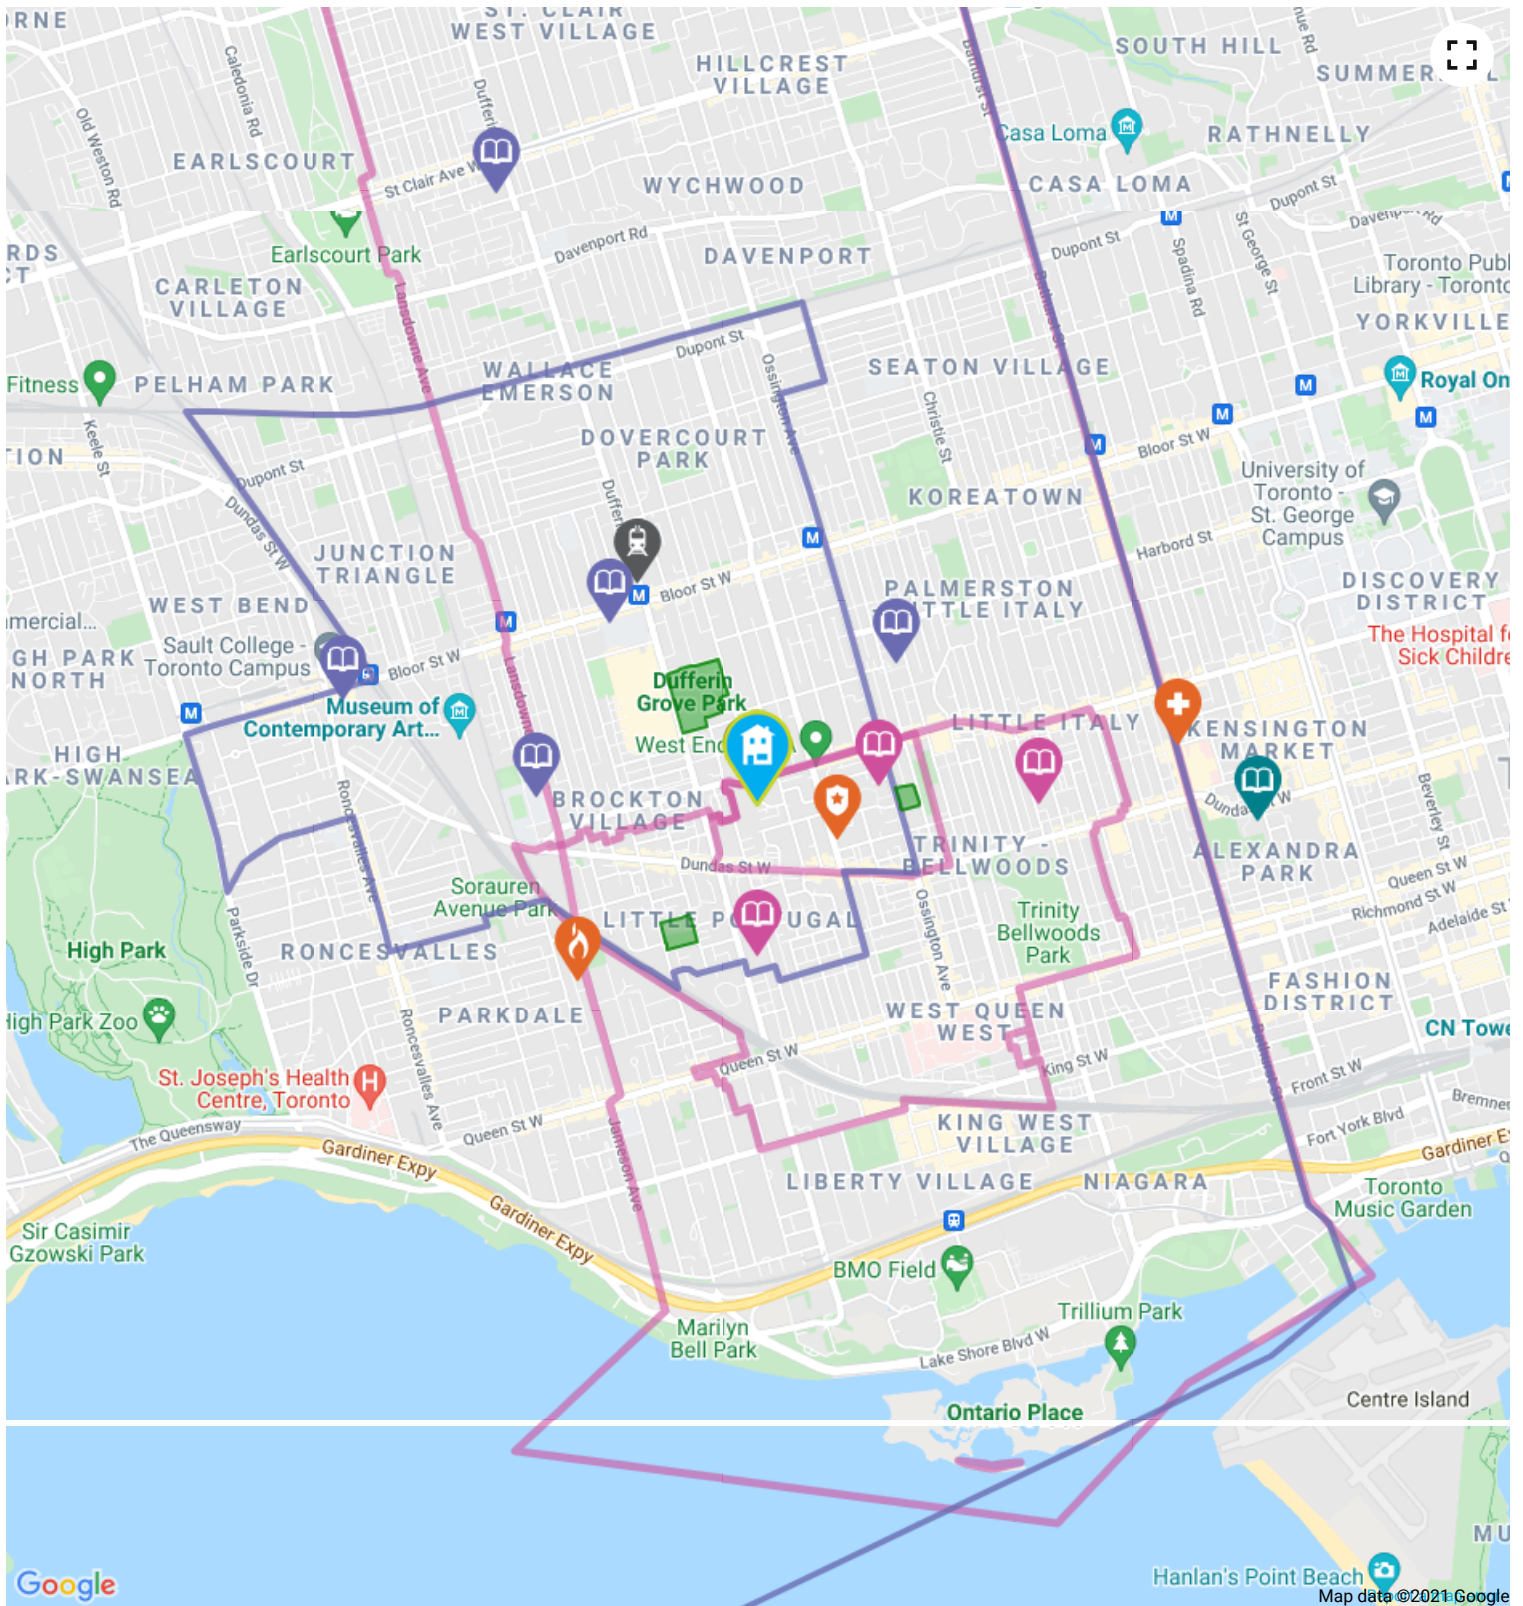

- Elementary Schools
- Middle Schools
- High Schools
- Transit
- Safety
- Elementary Attendance Zone
- Middle Attendance Zone
- High Attendance Zone
- Parks
- Convenience